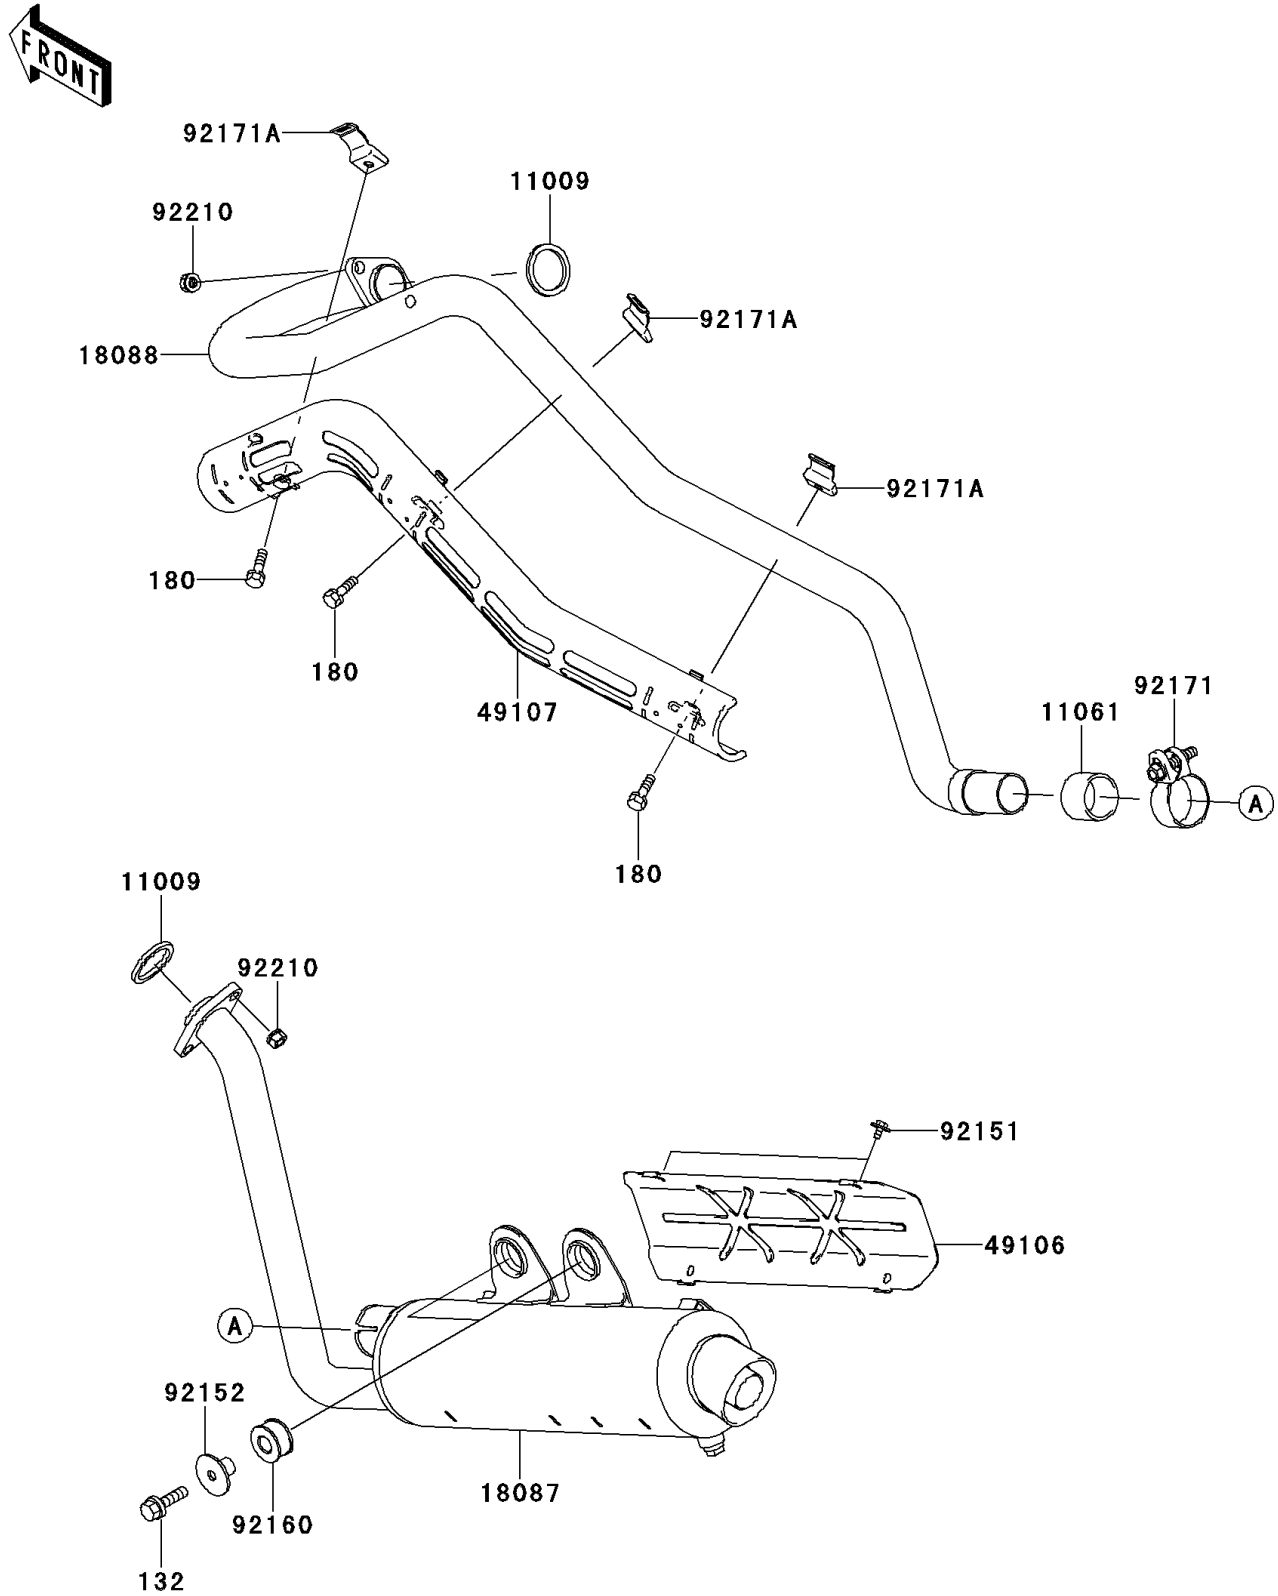

2009 KFX[®]700

PARTS DIAGRAM

Muffler(s)

E1140

2009 KFX[®]700

PARTS LIST

Muffler(s)

ITEM NAME	PART NUMBER	QUANTITY
BOLT-FLANGED-SMALL,8X30 (Ref # 132)	132BD0830	2
BOLT-UPSET-WS,6X20 (Ref # 180)	180BD0620	3
GASKET,EXHAUST HOLDER (Ref # 11009)	11009-1894	2
GASKET,MUFFLER CONNECTING (Ref # 11061)	11061-0360	1
MUFFLER (Ref # 18087)	18087-0006	1
PIPE-EXHAUST (Ref # 18088)	18088-1222	1
COVER-MUFFLER (Ref # 49106)	49106-1293	1
COVER-EXHAUST PIPE (Ref # 49107)	49107-1226	1
BOLT,UPSET-WP,6X12 (Ref # 92151)	92151-1944	4
COLLAR,MUFFLER (Ref # 92152)	92152-1152	2
DAMPER,MUFFLER (Ref # 92160)	92160-1990	2
CLAMP (Ref # 92171)	92171-1330	1
CLAMP (Ref # 92171A)	92171-1357	3
NUT,8MM (Ref # 92210)	92210-1242	4