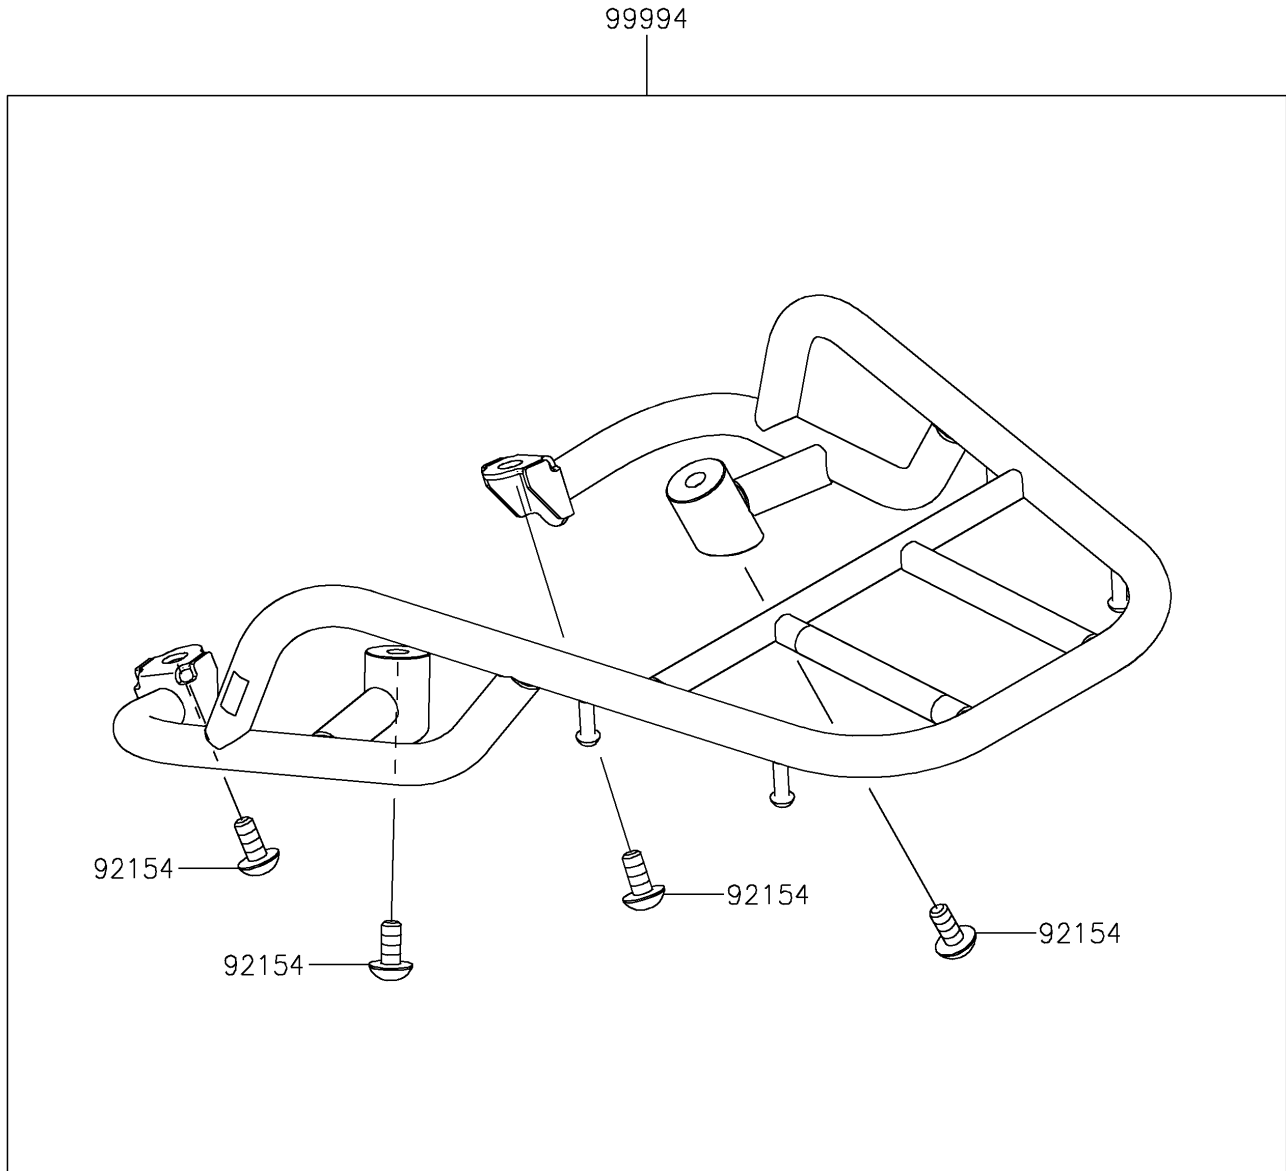

2025 W230 ABS

PARTS DIAGRAM

Accessory(Rear Carrier)

F2910A

2025 W230 ABS

PARTS LIST

Accessory(Rear Carrier)

ITEM NAME	PART NUMBER	QUANTITY
BOLT,SOCKET,8X18 (Ref # 92154)	92154-2239	4
REAR CARRIER (Ref # 99994)	99994-2098	1