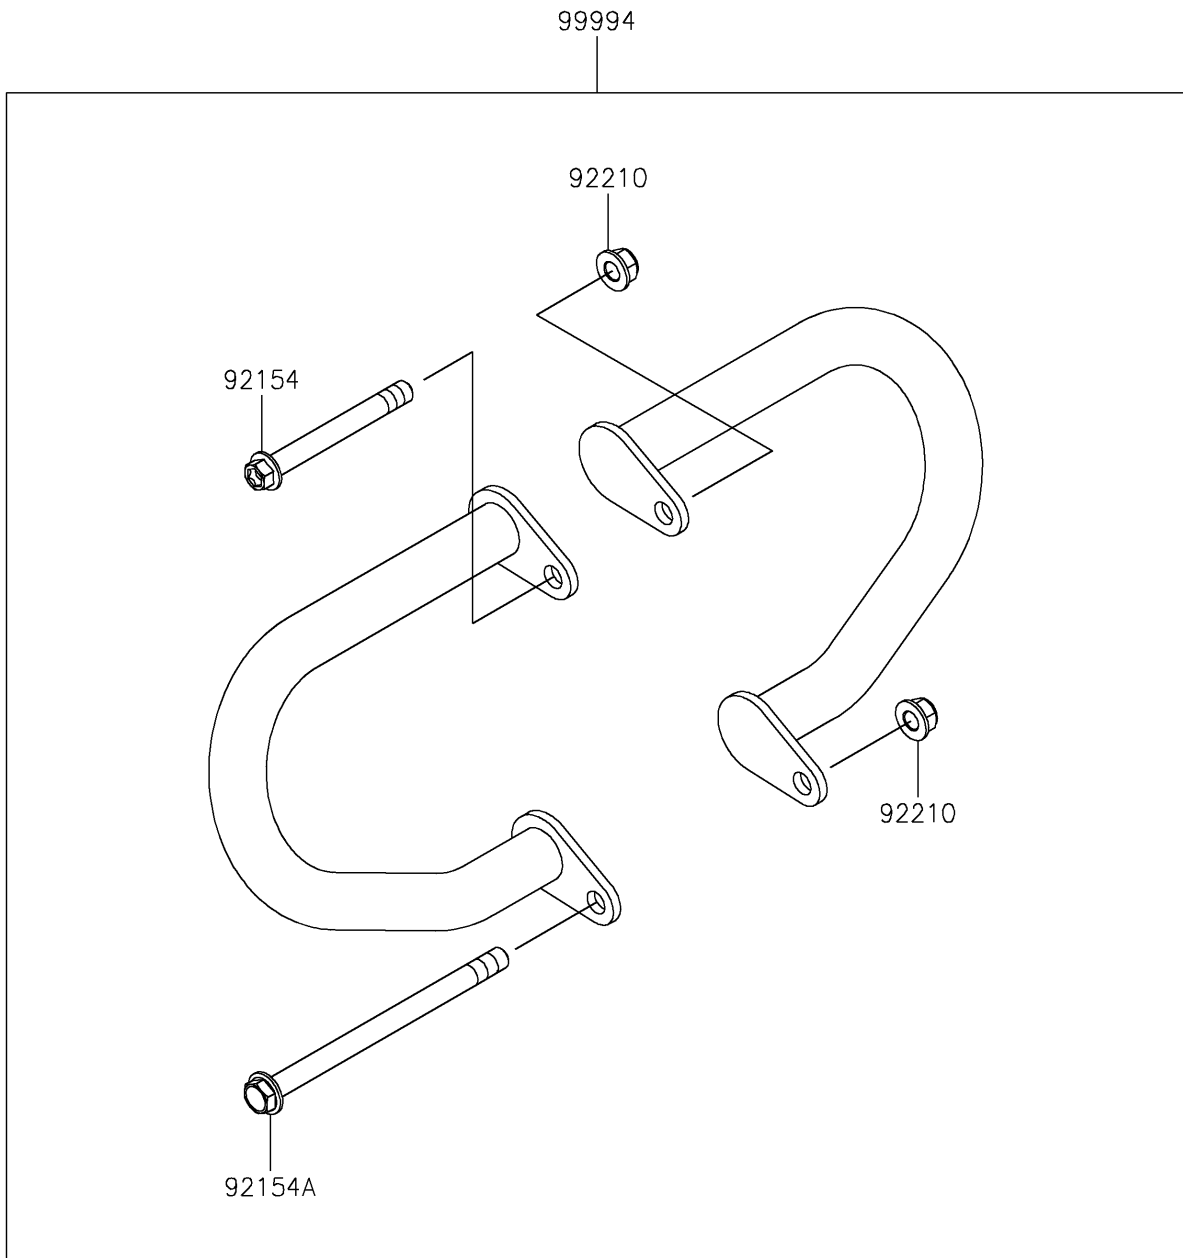

2026 W230 ABS

PARTS DIAGRAM

Accessory(Engine Guard)

F2910

2026 W230 ABS

PARTS LIST

Accessory(Engine Guard)

ITEM NAME

PART NUMBER

QUANTITY
