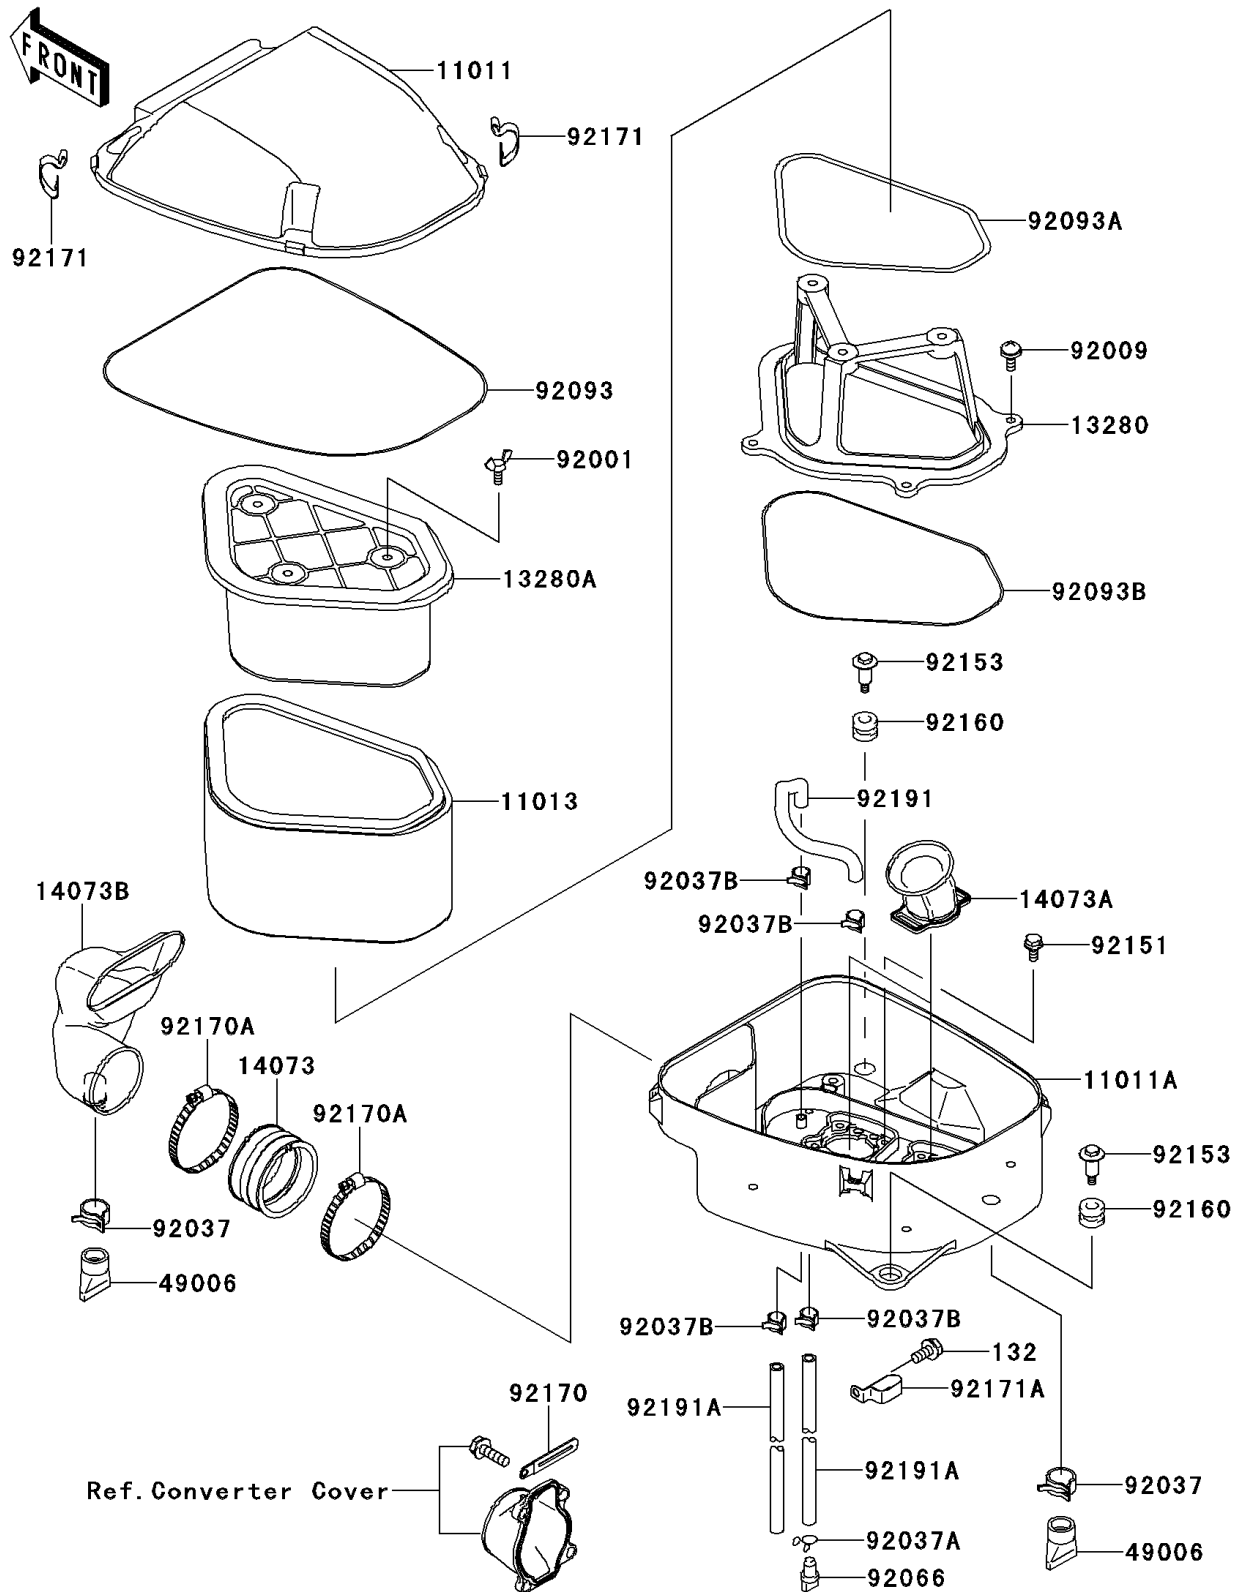

2008 KFX[®]700

PARTS DIAGRAM

Air Cleaner

E1130

2008 KFX[®]700

PARTS LIST

Air Cleaner

Kawasaki

Let the Good Times Roll[®]

ITEM NAME

PART NUMBER

QUANTITY
