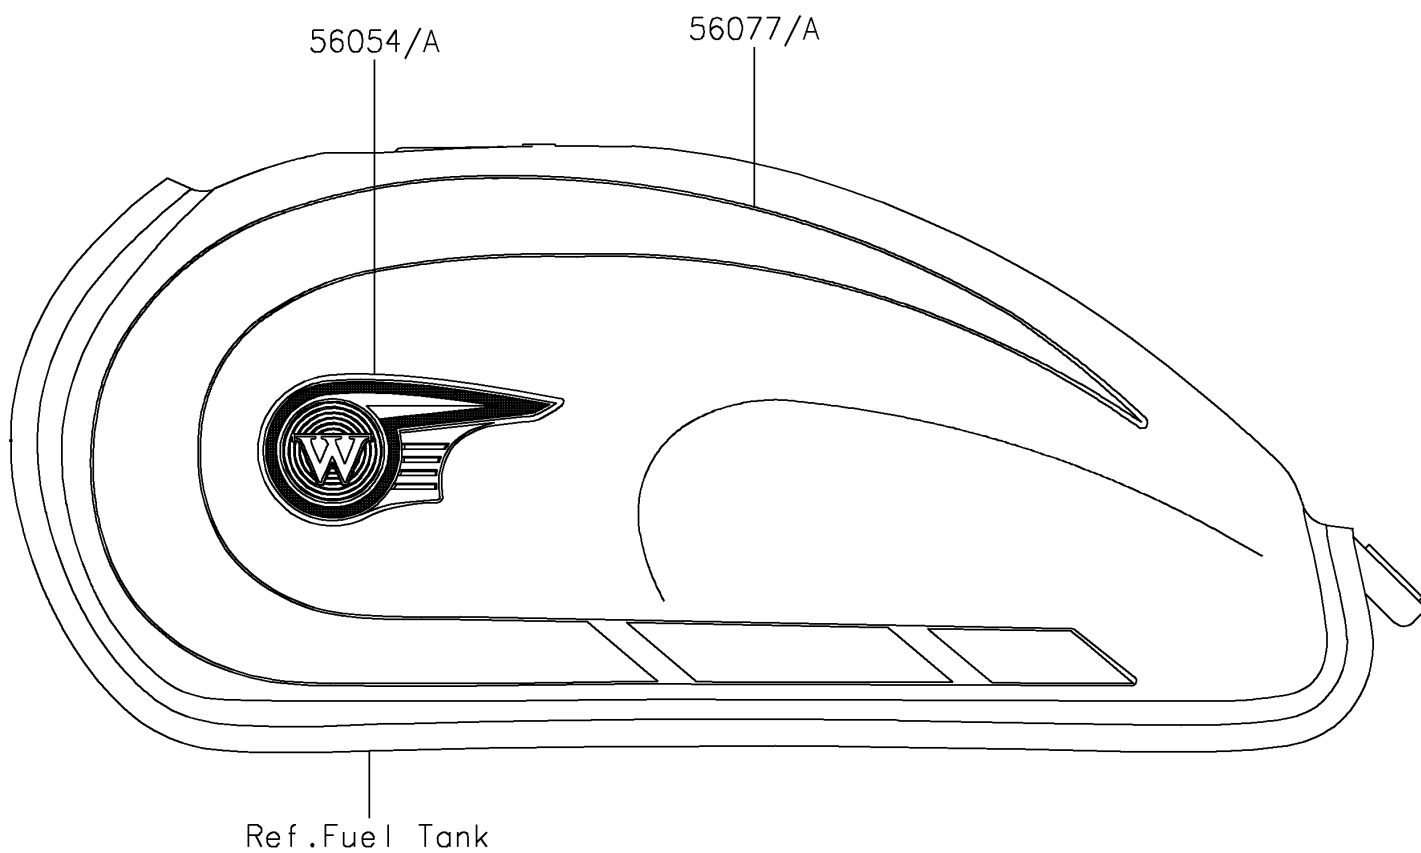

2025 W230

PARTS DIAGRAM

Decals(Ivory)(ASFAN)

F2861A

2025 W230

PARTS LIST

Decals(Ivory)(ASFAN)

Kawasaki

Let the Good Times Roll®

ITEM NAME

PART NUMBER

QUANTITY
