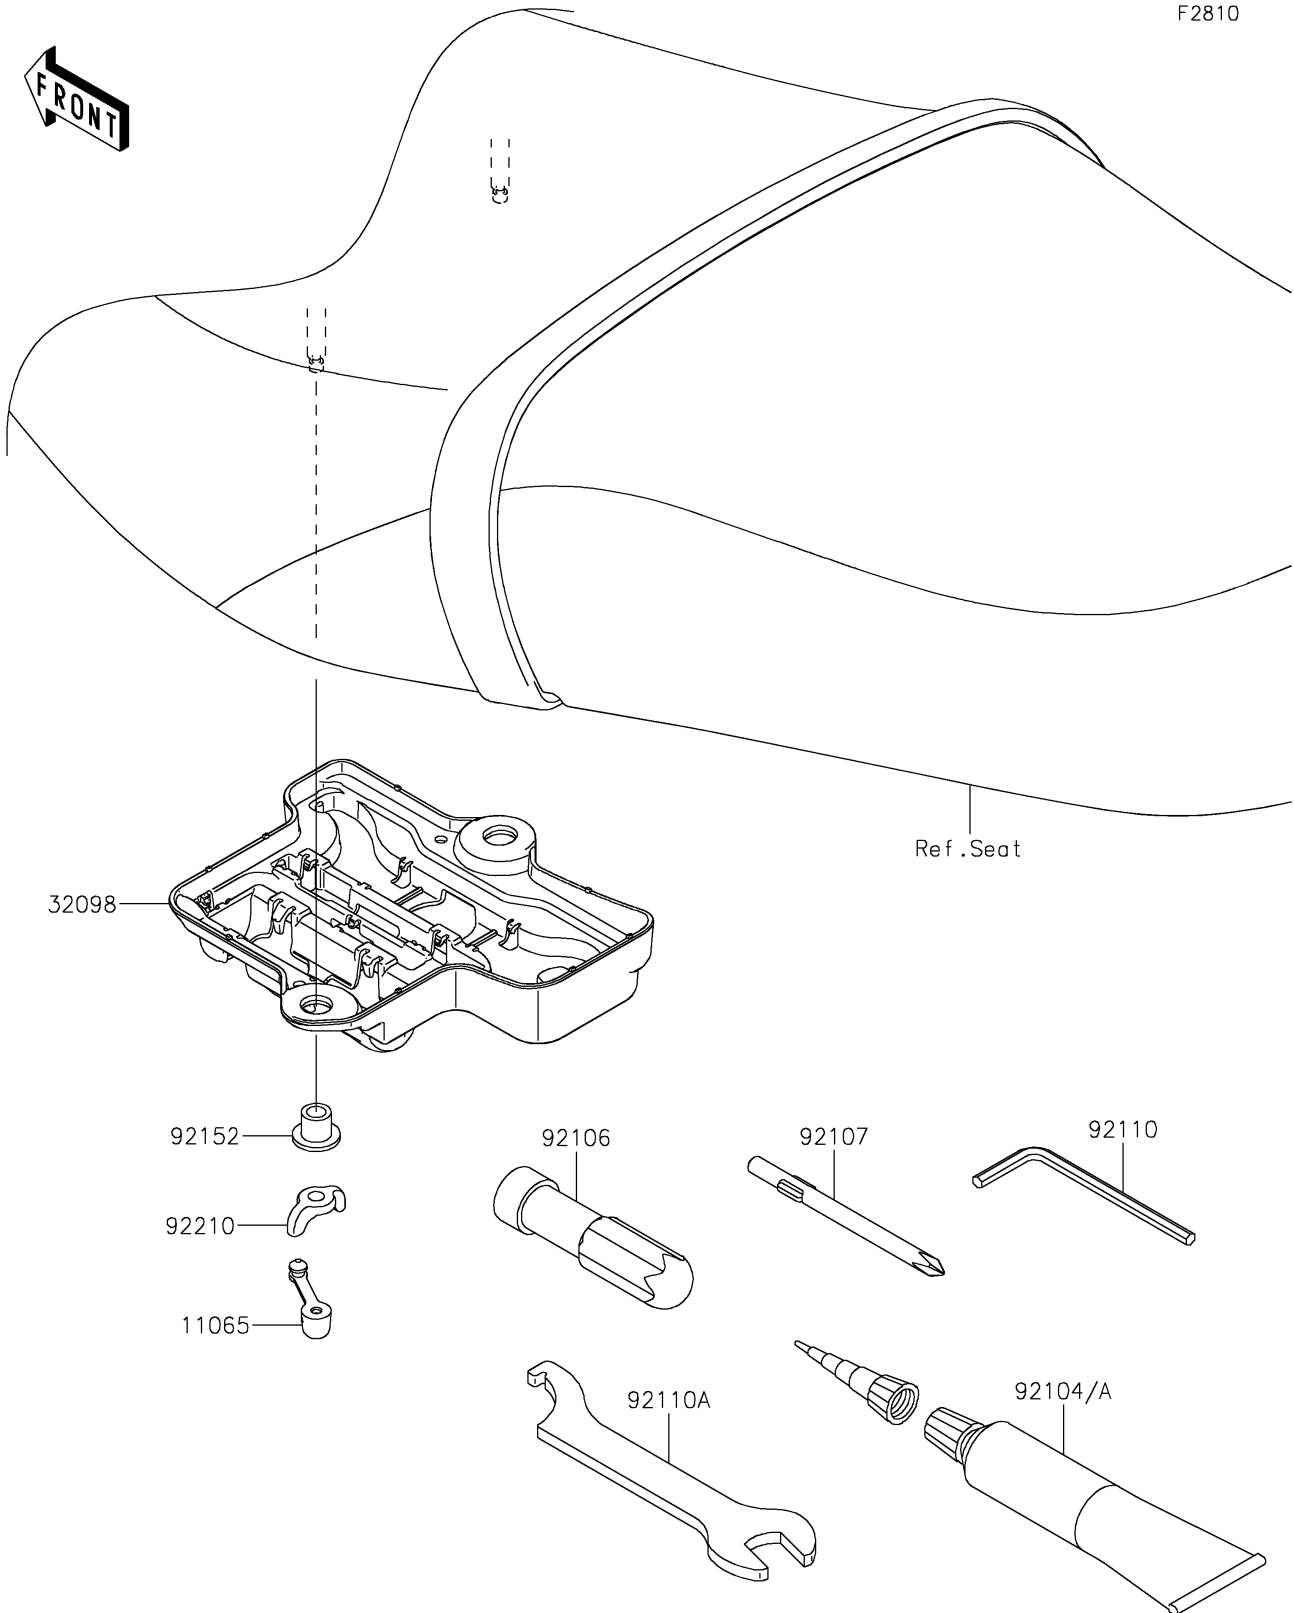

2025 W230

PARTS DIAGRAM

Owner's Tools

F2810

2025 W230

PARTS LIST

Owner's Tools

Kawasaki

Let the Good Times Roll®

ITEM NAME

PART NUMBER

QUANTITY
