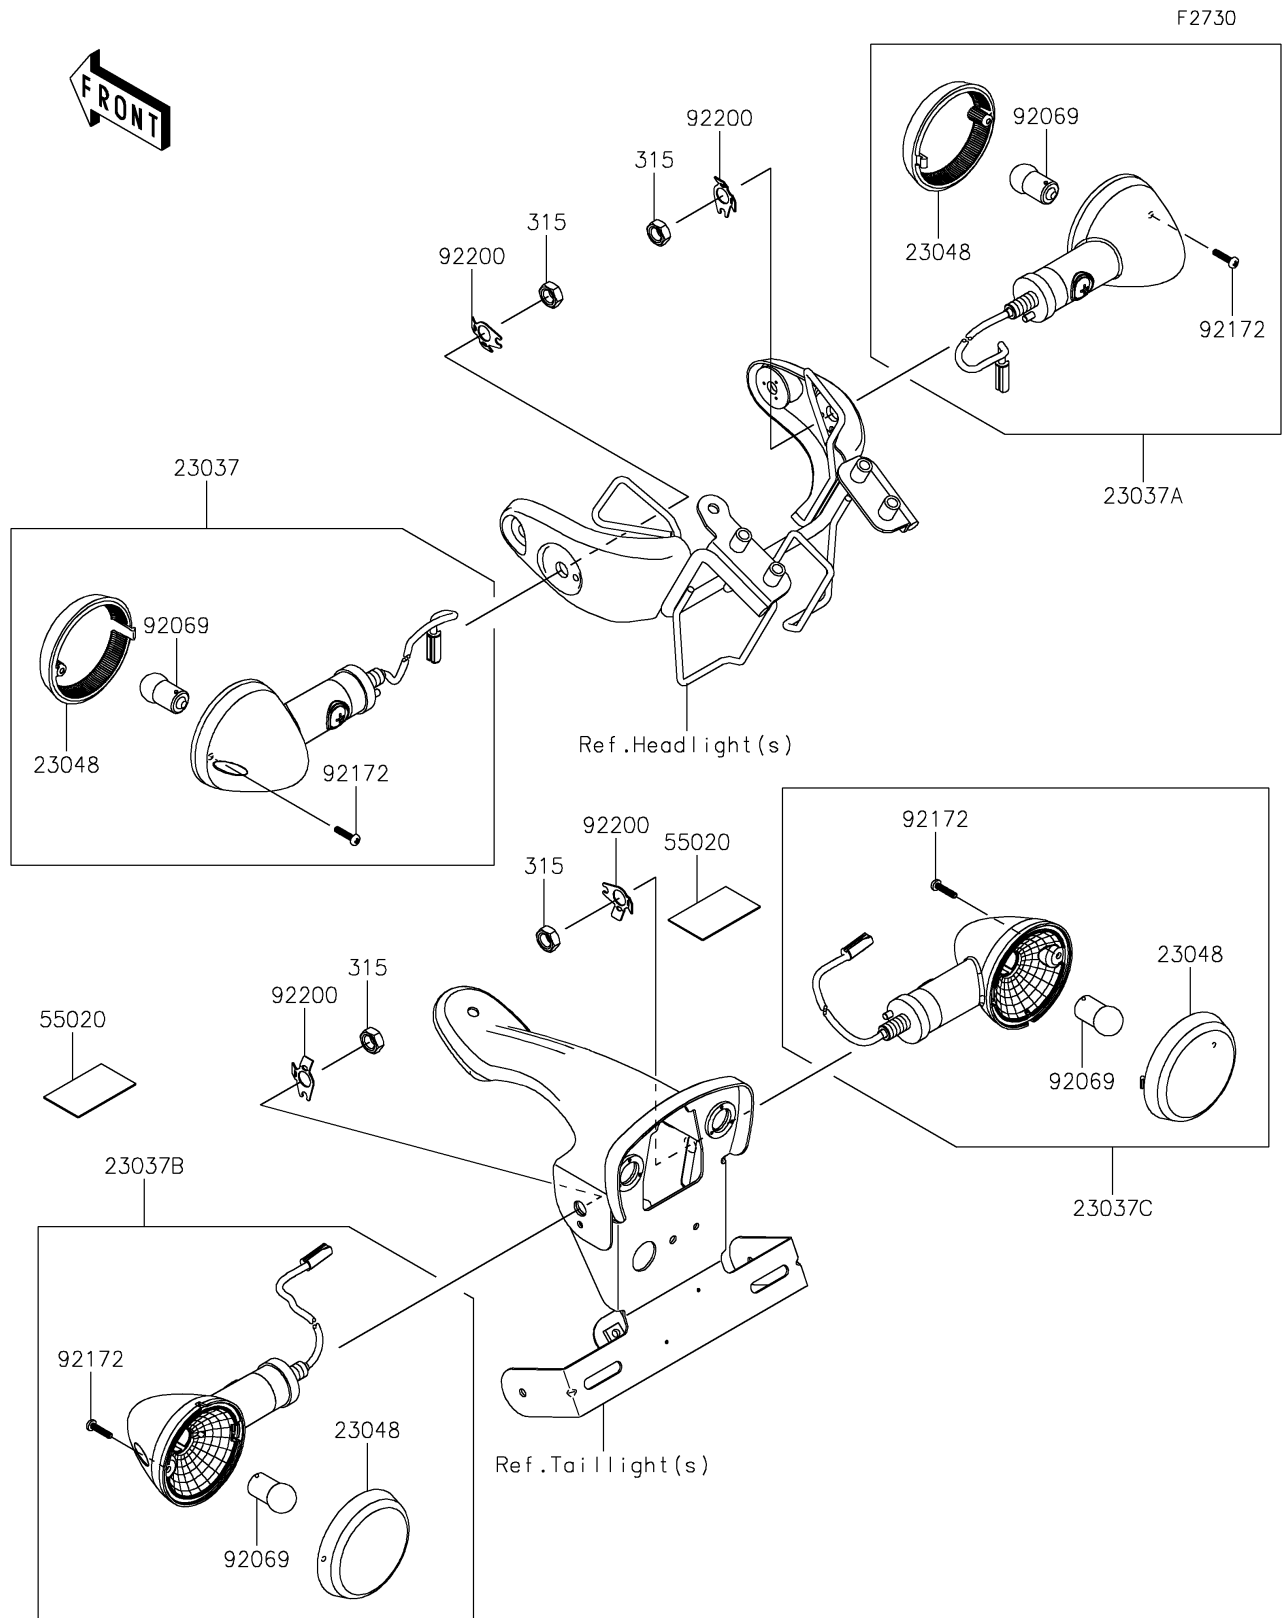

2025 W230

PARTS DIAGRAM

Turn Signals

2025 W230

PARTS LIST

Turn Signals

Kawasaki

Let the Good Times Roll®

ITEM NAME

PART NUMBER

QUANTITY
