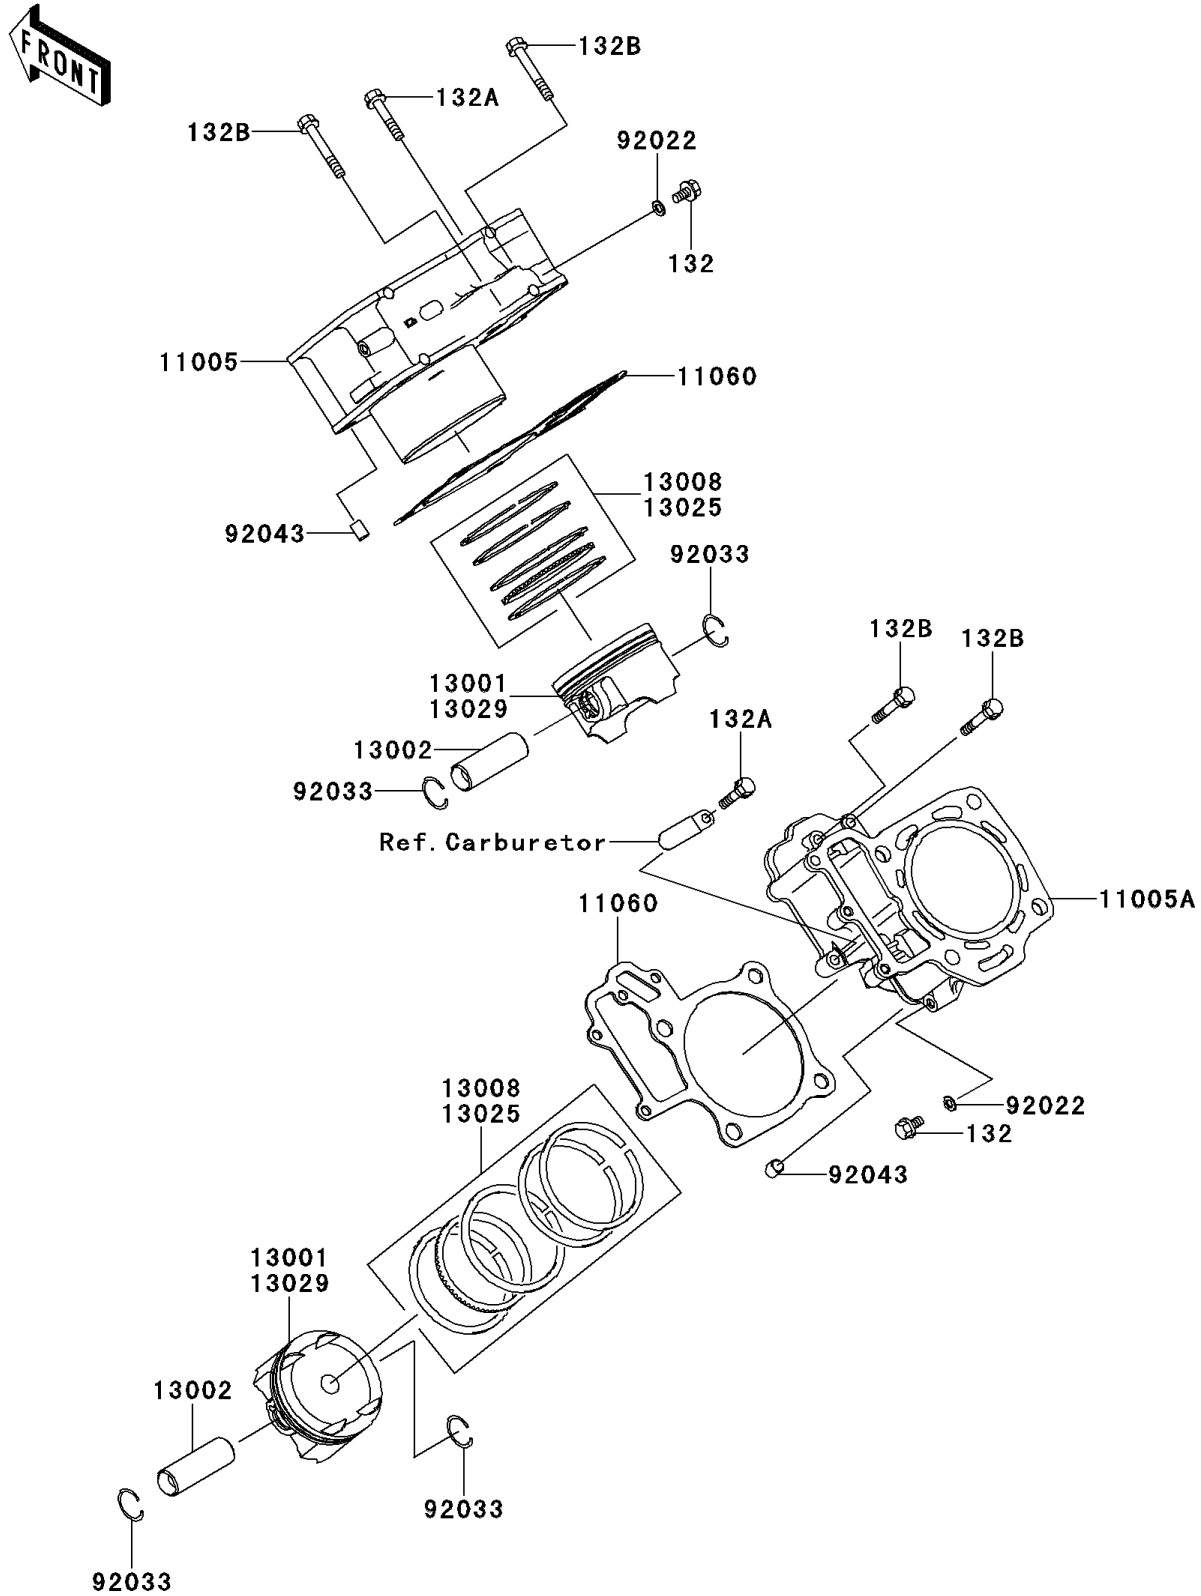

2009 KFX[®]700

PARTS DIAGRAM

Cylinder/Piston(s)

E1120

2009 KFX[®]700

PARTS LIST

Cylinder/Piston(s)

Kawasaki

Let the Good Times Roll[®]

ITEM NAME

PART NUMBER

QUANTITY
