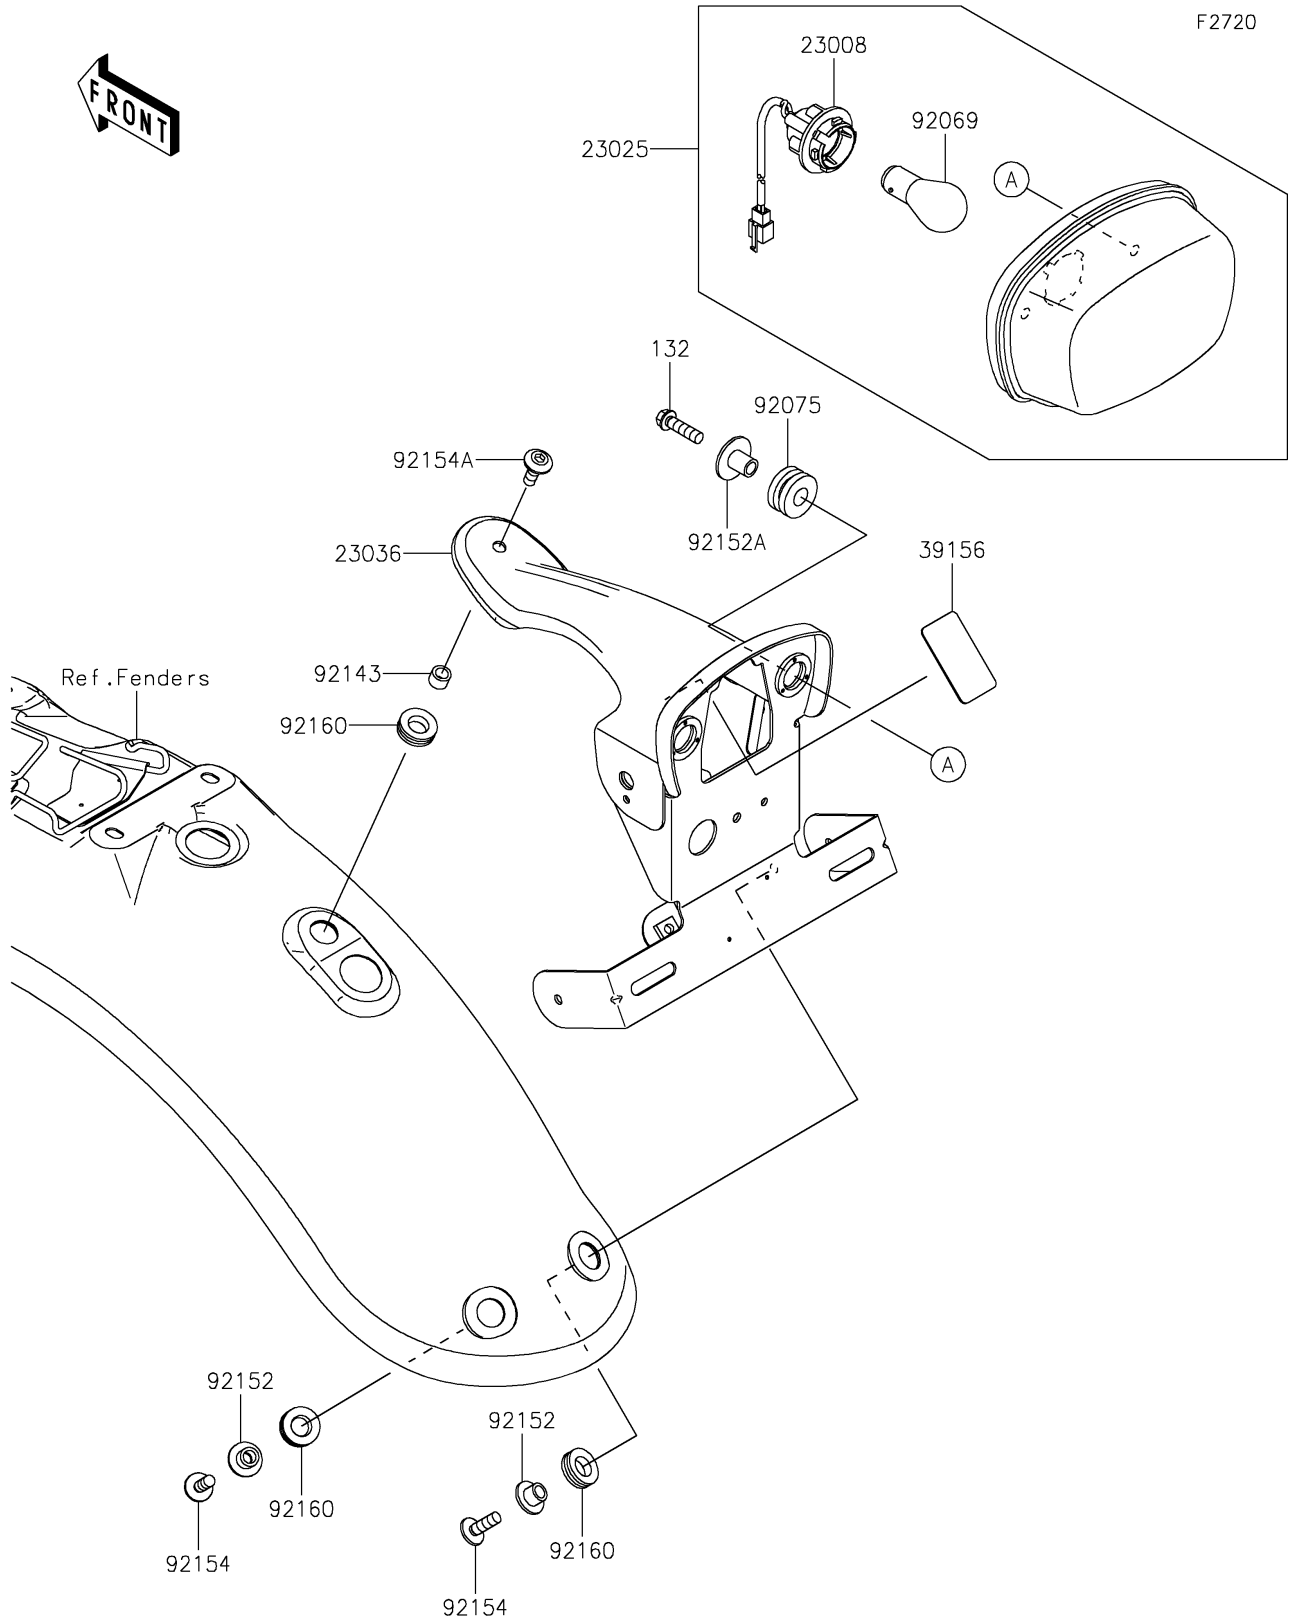

2026 W230 ABS

PARTS DIAGRAM

Taillight(s)

2026 W230 ABS

PARTS LIST

Taillight(s)

ITEM NAME

PART NUMBER

QUANTITY
