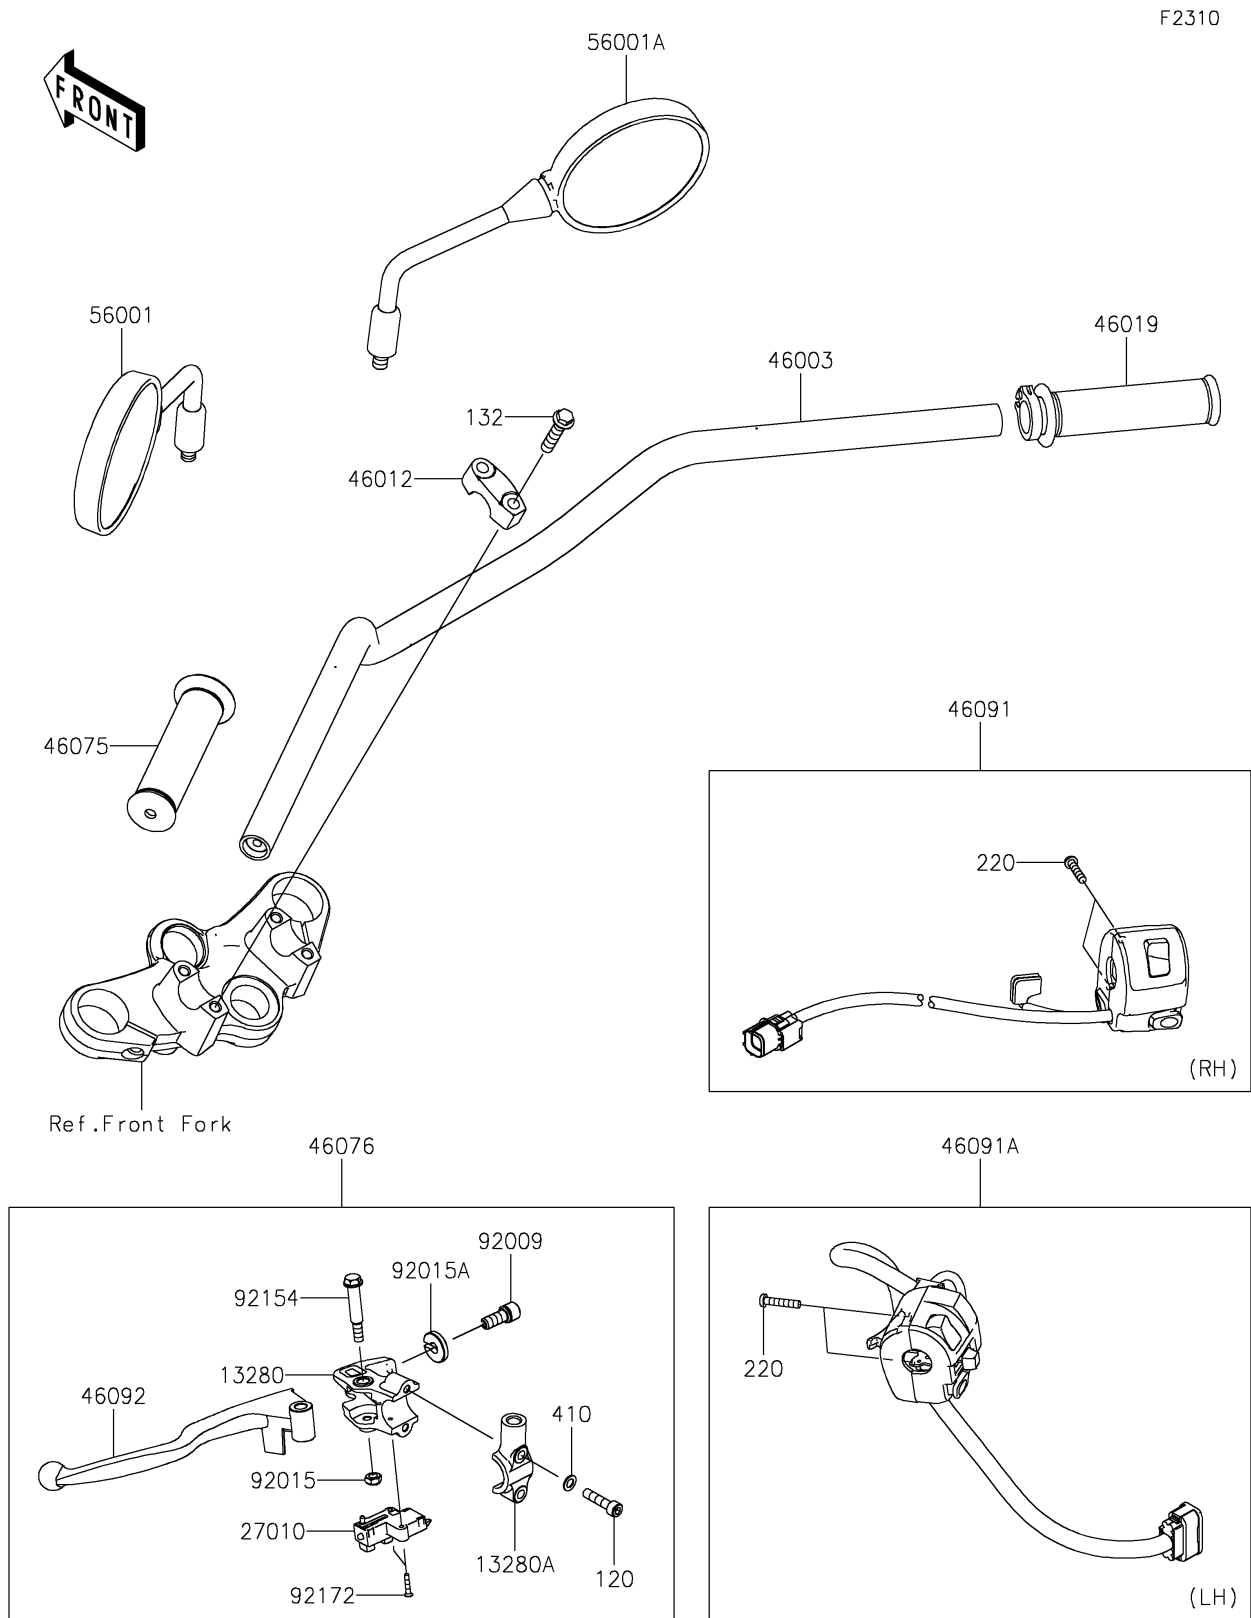

2025 W230

PARTS DIAGRAM

Handlebar

2025 W230

PARTS LIST

Handlebar

Kawasaki

Let the Good Times Roll®

ITEM NAME

PART NUMBER

QUANTITY
