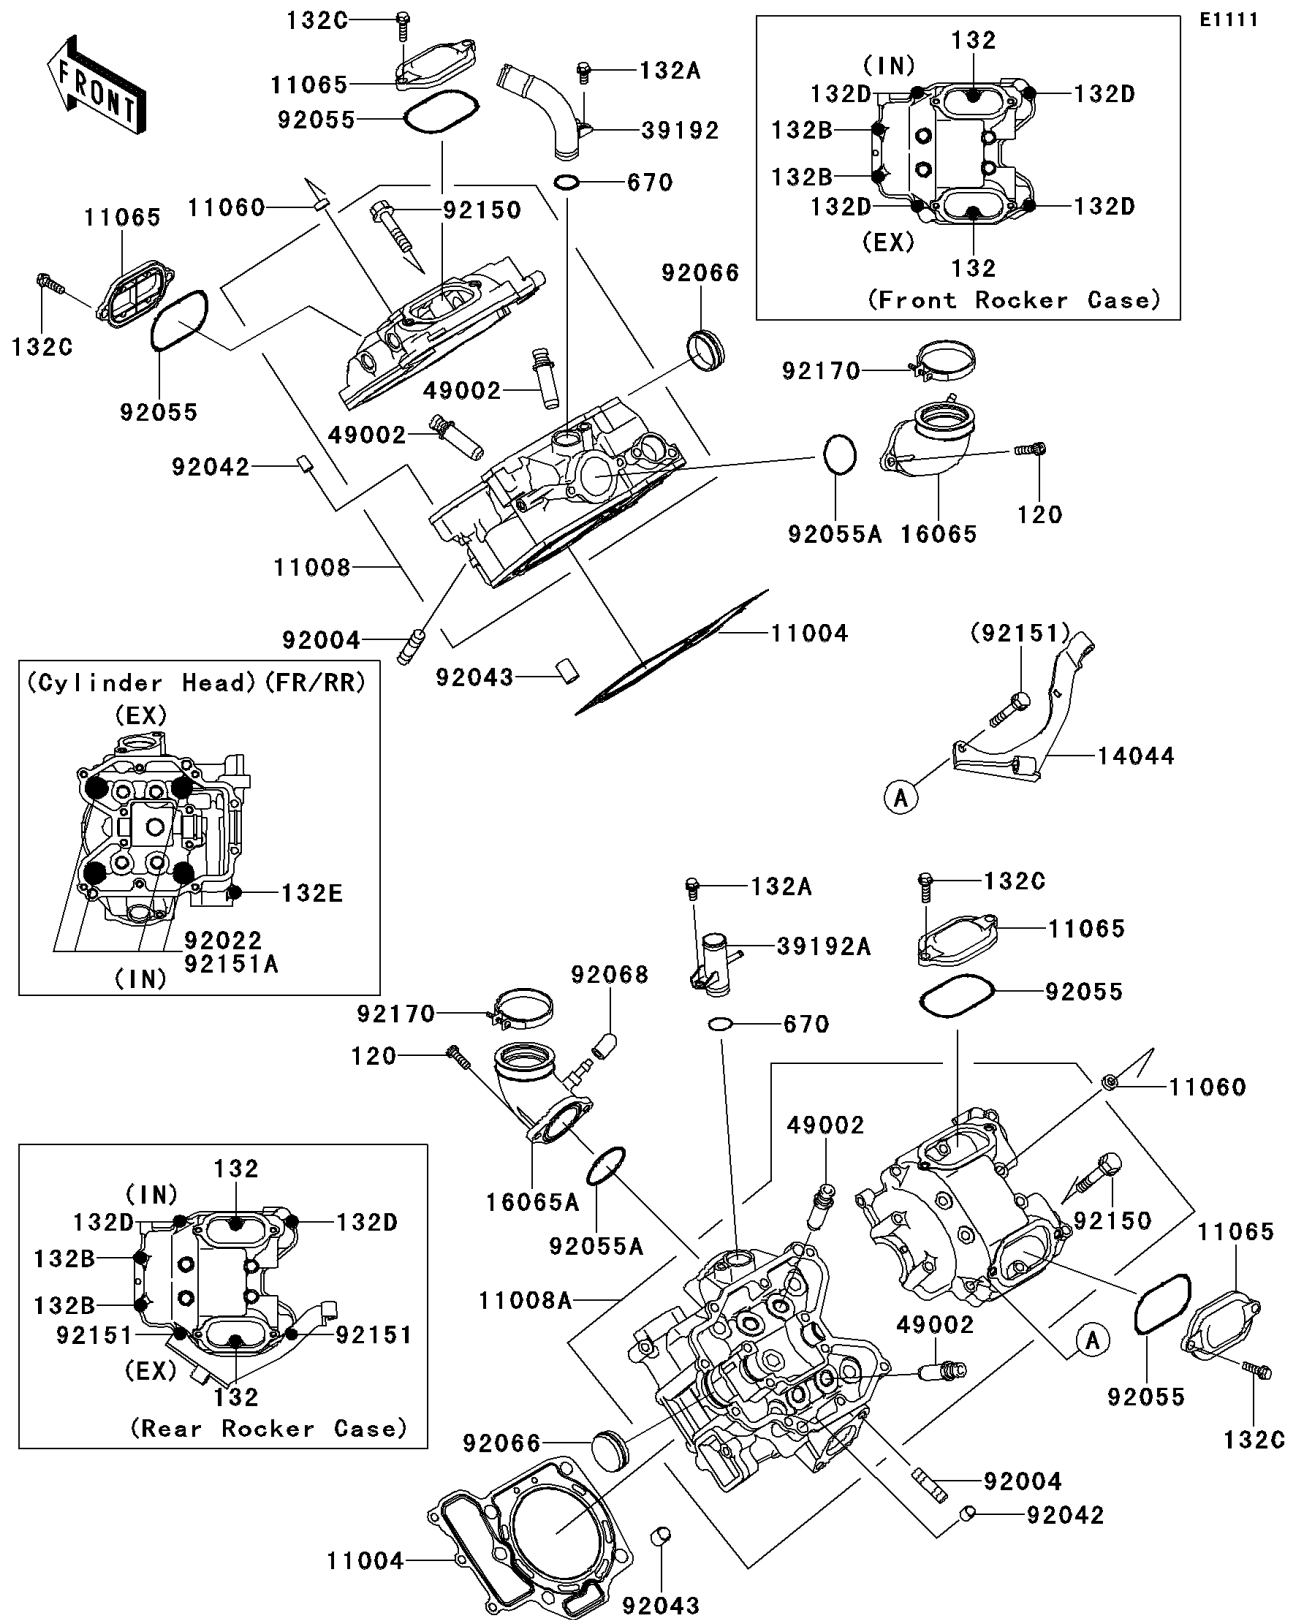

2009 KFX[®]700

PARTS DIAGRAM

Cylinder Head

2009 KFX[®]700

PARTS LIST

Cylinder Head

Kawasaki

Let the Good Times Roll[®]

ITEM NAME

PART NUMBER

QUANTITY
