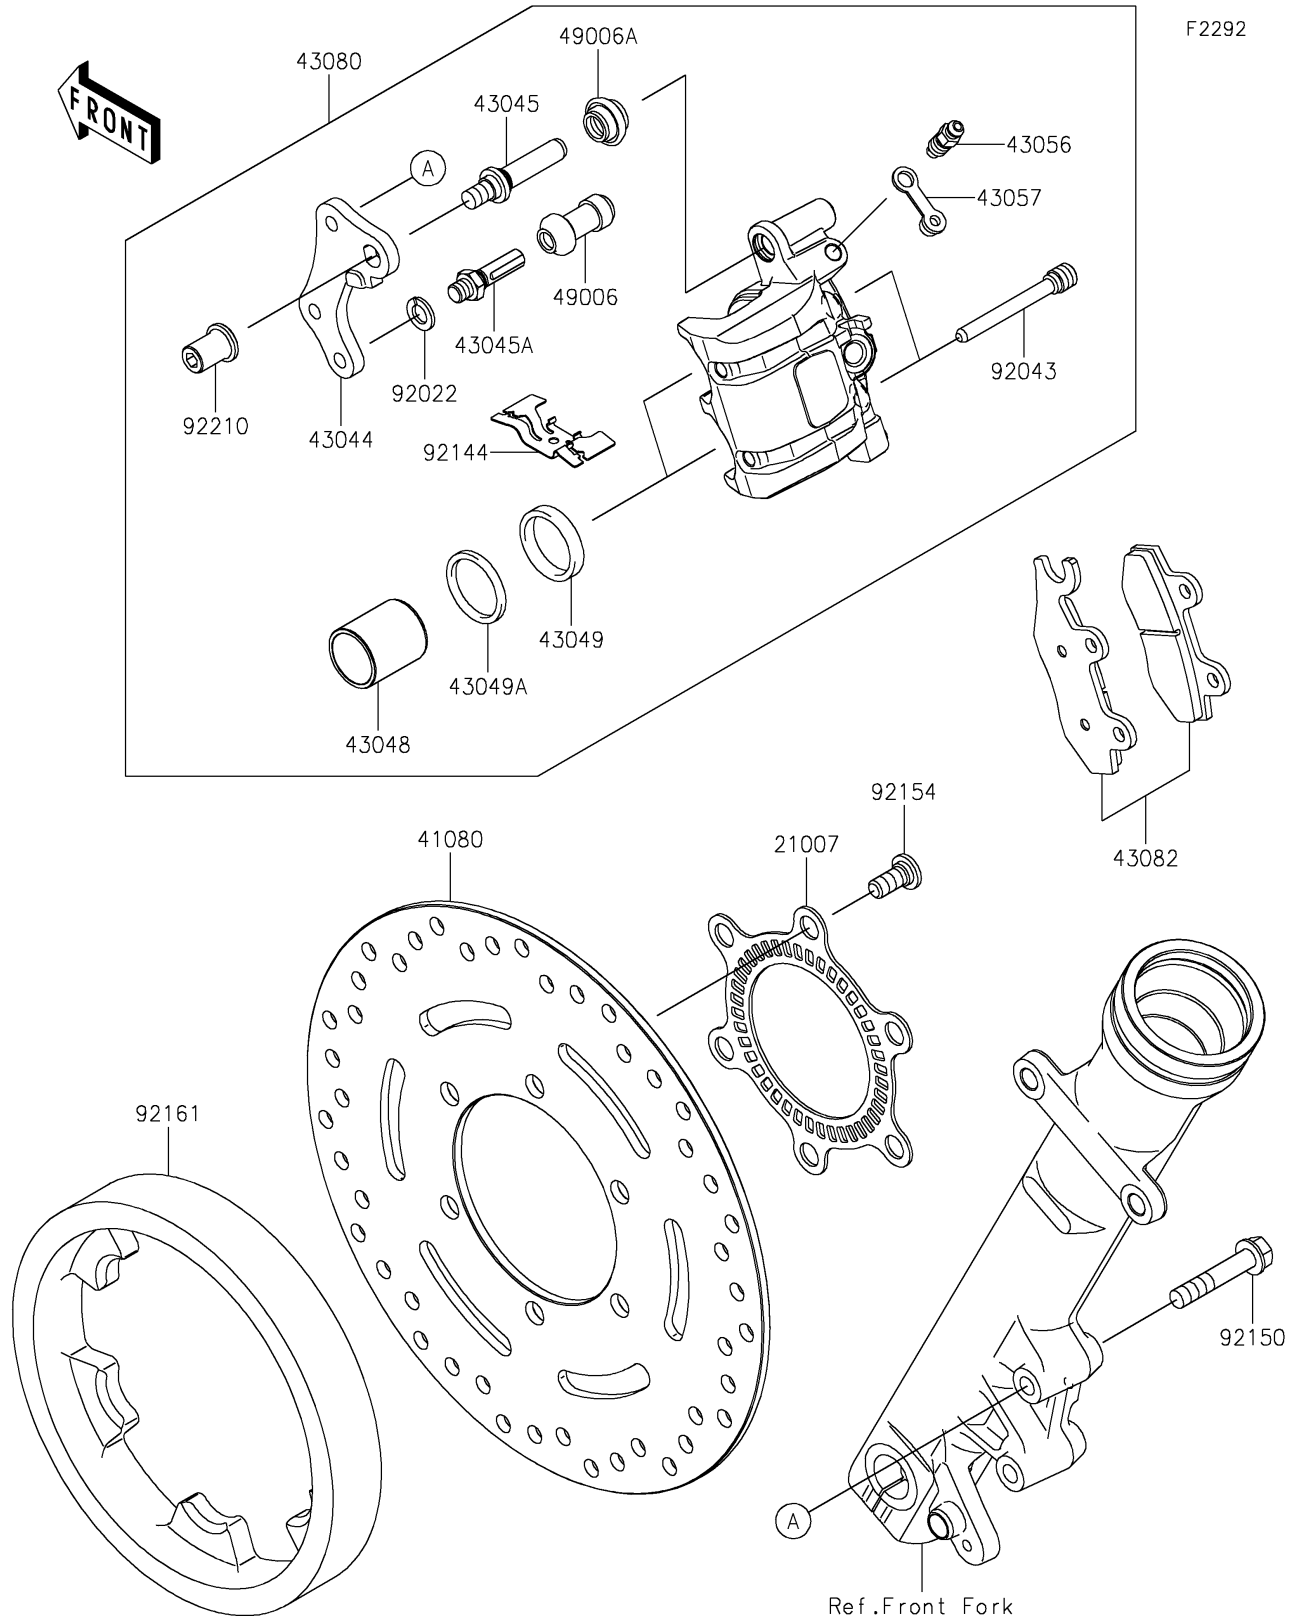

2025 W230

PARTS DIAGRAM

Front Brake

2025 W230

PARTS LIST

Front Brake

Kawasaki

Let the Good Times Roll®

ITEM NAME

PART NUMBER

QUANTITY
