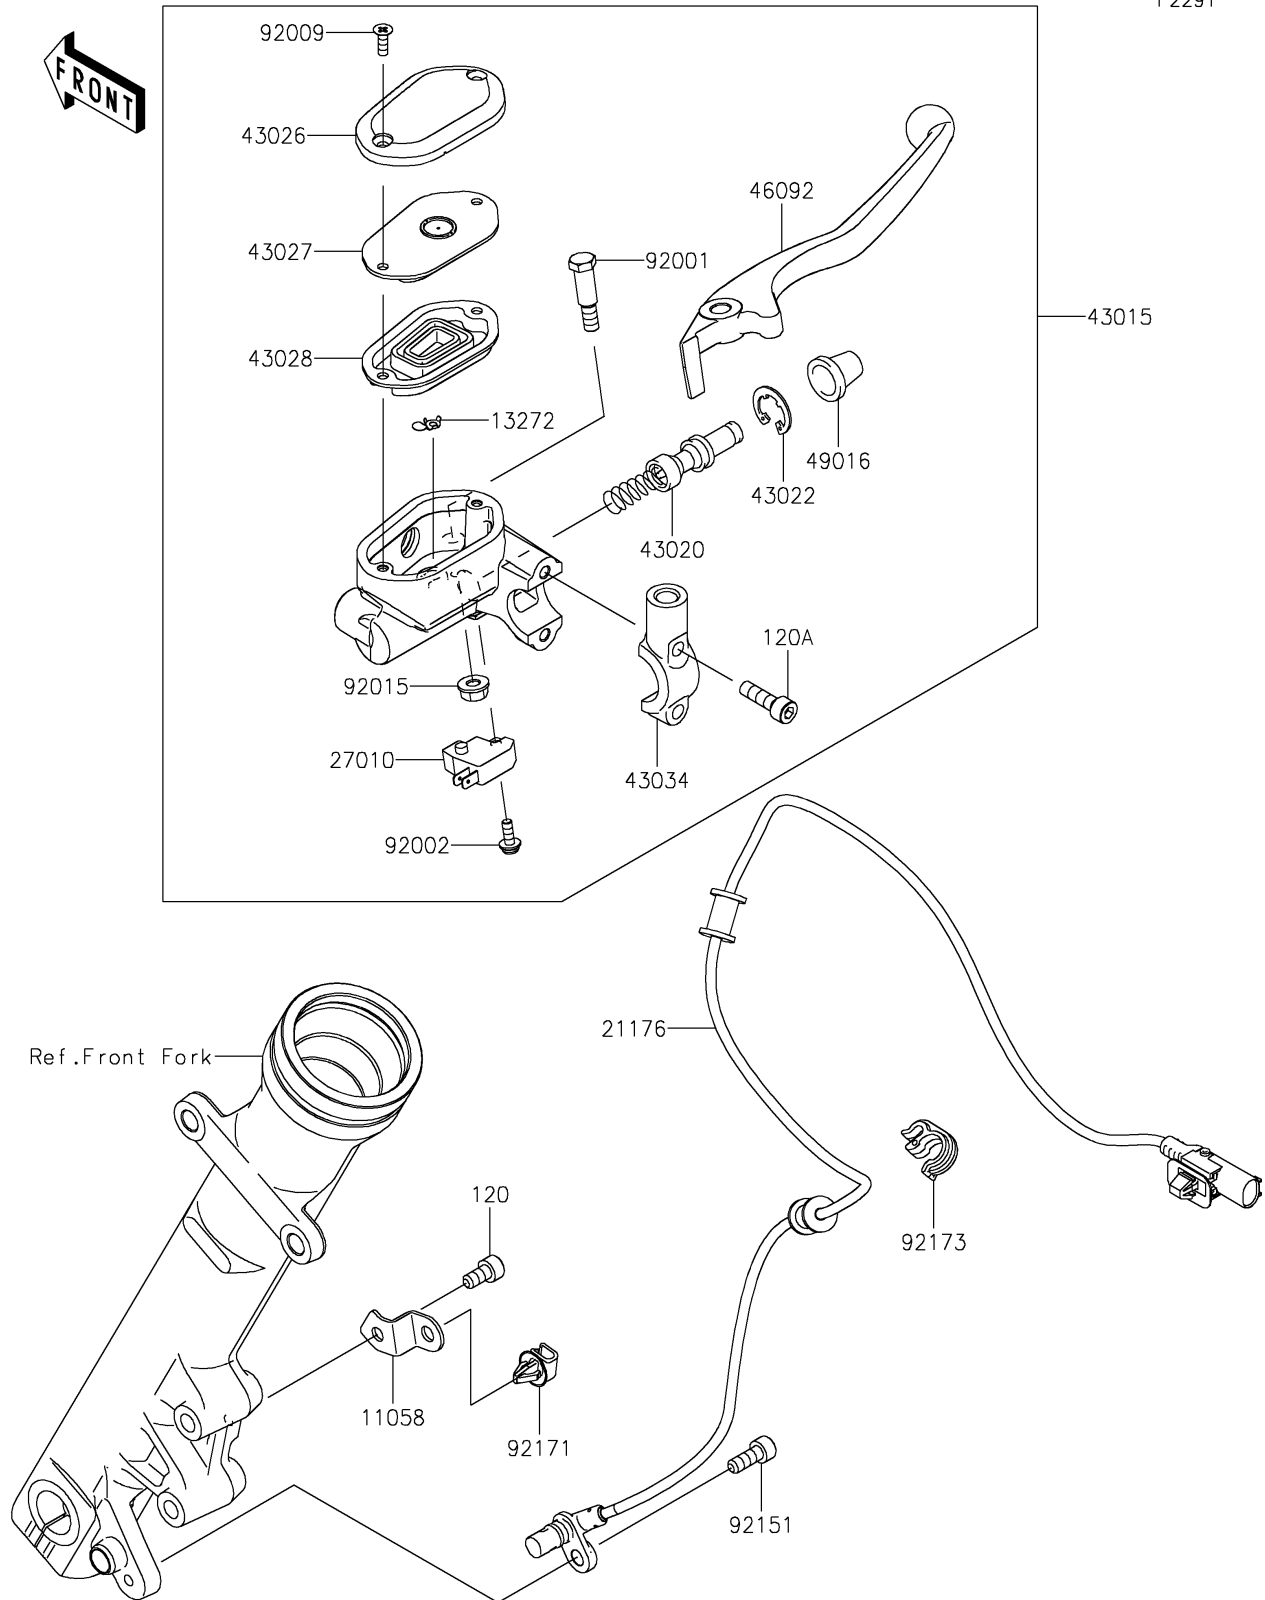

2026 W230 ABS

PARTS DIAGRAM

Front Master Cylinder

F2291

2026 W230 ABS

PARTS LIST

Front Master Cylinder

ITEM NAME

PART NUMBER

QUANTITY
