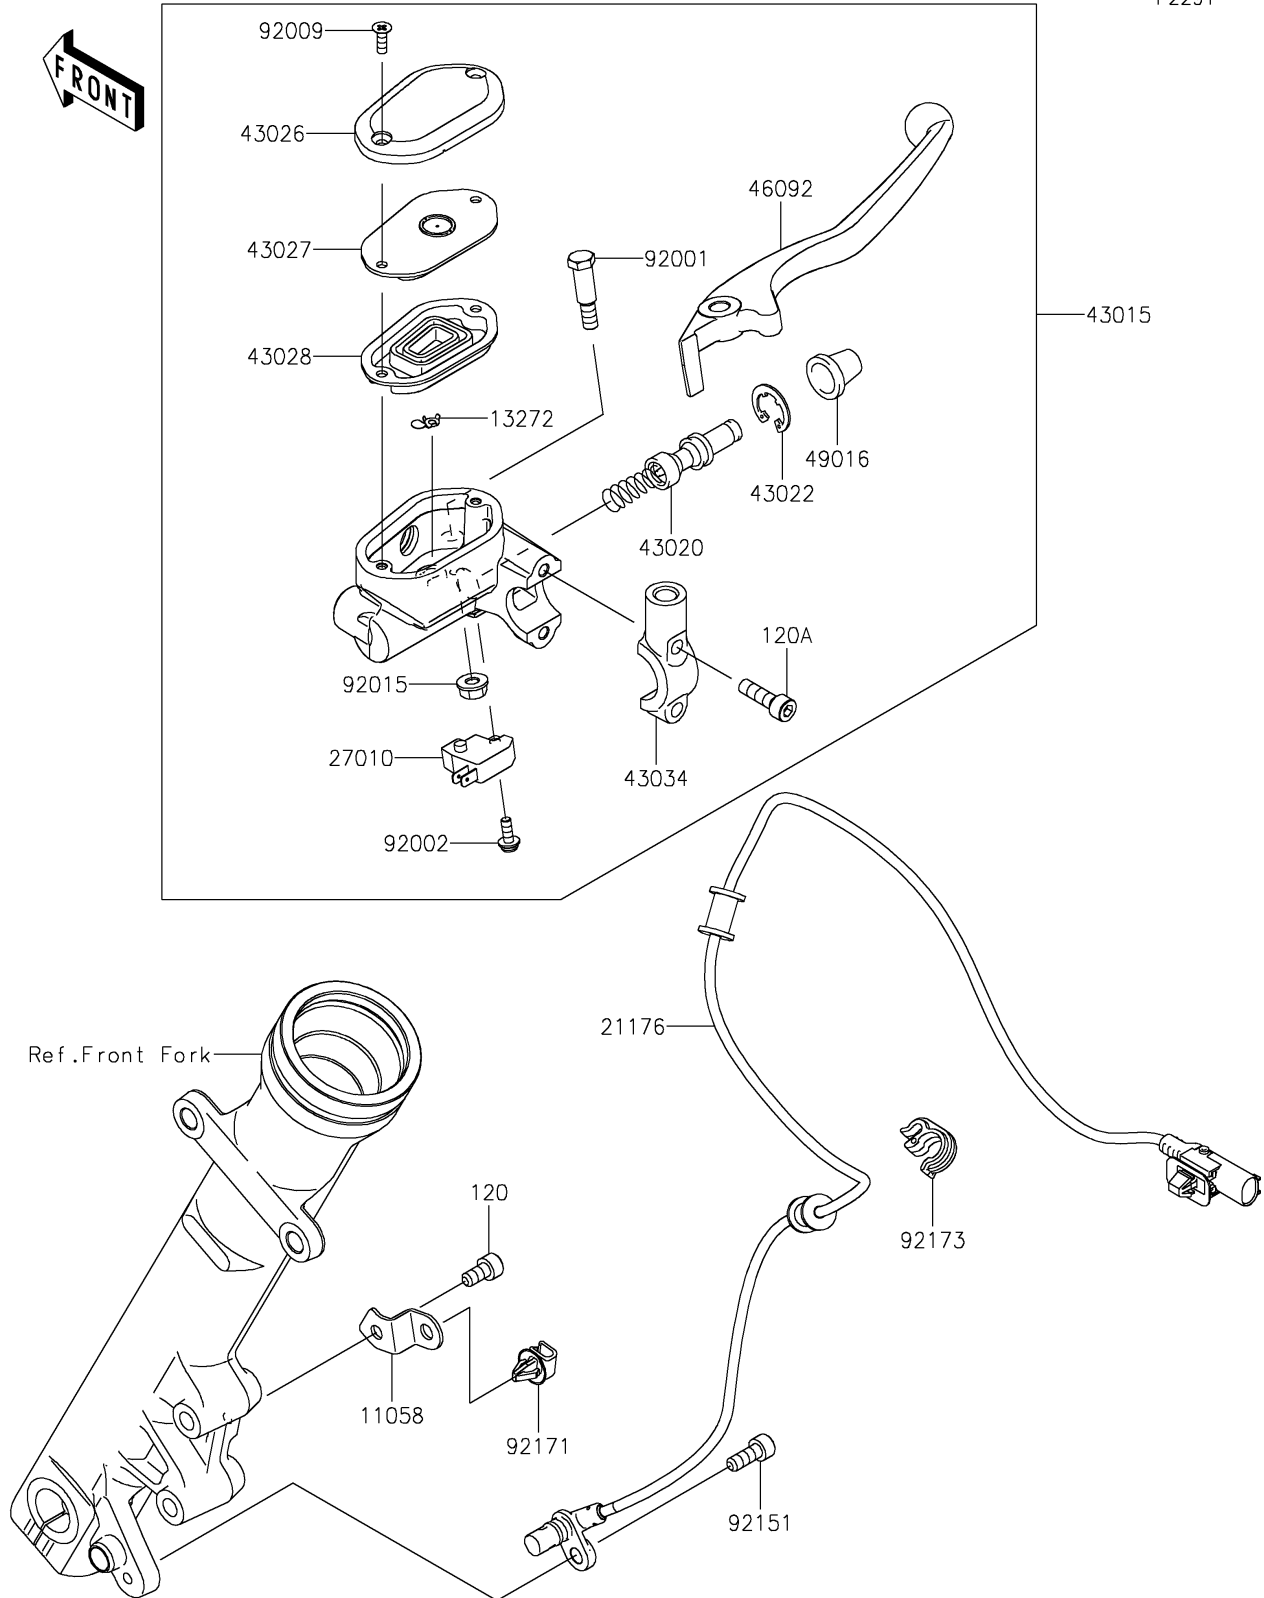

2025 W230

PARTS DIAGRAM

Front Master Cylinder

F2291

2025 W230

PARTS LIST

Front Master Cylinder

ITEM NAME

PART NUMBER

QUANTITY
