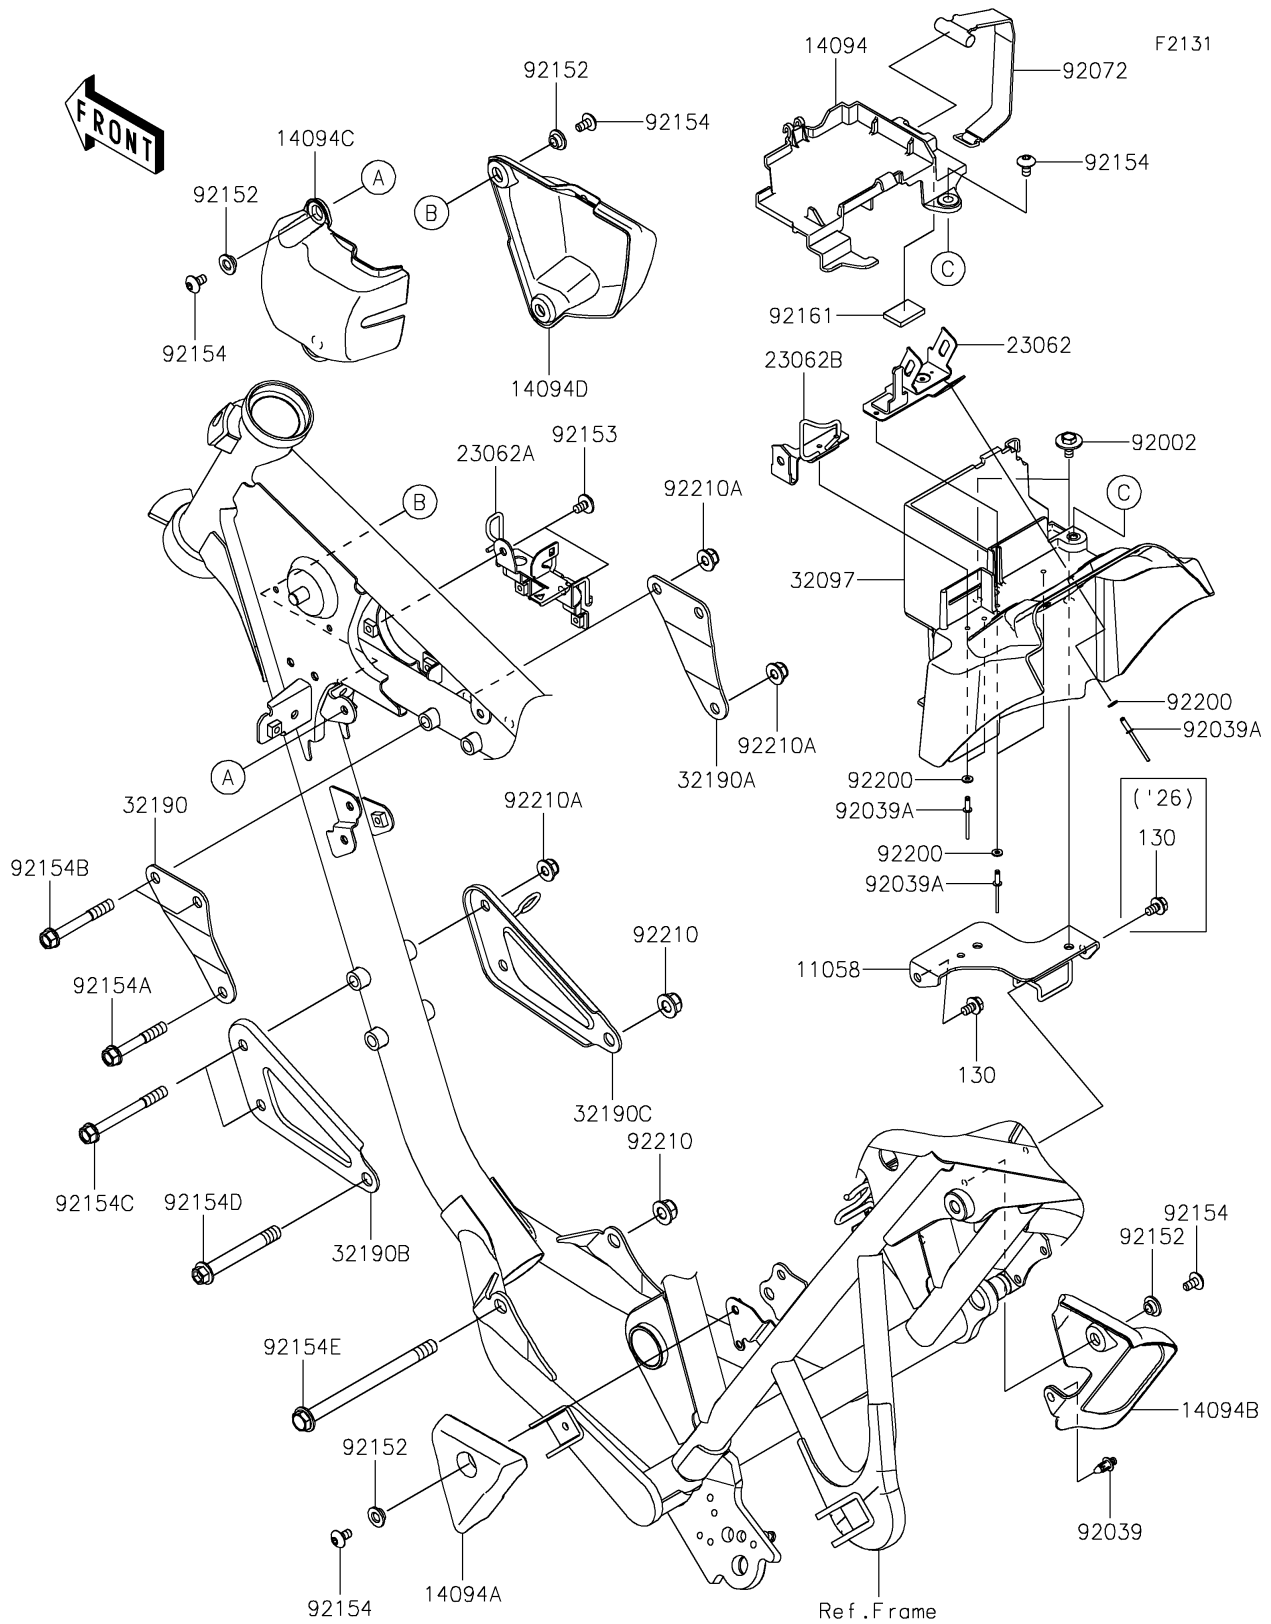

2025 W230 ABS

PARTS DIAGRAM

Frame Fittings

2025 W230 ABS

PARTS LIST

Frame Fittings

ITEM NAME	PART NUMBER	QUANTITY
BRACKET,BATTERY CASE (Ref # 11058)	11058-2111	1
COVER,BATTERY (Ref # 14094)	14094-0140	1
COVER,PIVOT,LH (Ref # 14094A)	14094-0141	1
COVER,PIVOT,RH (Ref # 14094B)	14094-0142	1
COVER,ABS-UNIT,LH (Ref # 14094C)	14094-0143	1
COVER,ABS-UNIT,RH (Ref # 14094D)	14094-0144	1
BRACKET-COMP (Ref # 23062)	23062-1523	1
BRACKET-COMP,IGNITION COIL (Ref # 23062A)	23062-1542	1
BRACKET-COMP,RELAY (Ref # 23062B)	23062-1575	1
CASE-BATTERY (Ref # 32097)	32097-0575	1
BRACKET-ENGINE,HEAD,LH (Ref # 32190)	32190-0906	1
BRACKET-ENGINE,HEAD,RH (Ref # 32190A)	32190-0907	1
BRACKET-ENGINE,FR,LH (Ref # 32190B)	32190-0908	1
BRACKET-ENGINE,FR,RH (Ref # 32190C)	32190-0909	1
BOLT,6X14 (Ref # 92002)	92002-1351	2
RIVET (Ref # 92039)	92039-0709	1
RIVET,3.2X9.5 (Ref # 92039A)	92039-0752	5
BAND,BATTERY (Ref # 92072)	92072-0953	1
COLLAR (Ref # 92152)	92152-3921	6
BOLT,SOCKET,6X10 (Ref # 92153)	92153-1800	2
BOLT,SOCKET,6X12 (Ref # 92154)	92154-1484	7
BOLT,FLANGED,8X52 (Ref # 92154A)	92154-7525	1
BOLT,FLANGED,8X62 (Ref # 92154B)	92154-7526	2
BOLT,FLANGED,8X77 (Ref # 92154C)	92154-7527	2
BOLT,FLANGED,10X77 (Ref # 92154D)	92154-7528	1
BOLT,FLANGED,10X137 (Ref # 92154E)	92154-7529	1
DAMPER,18X26X4 (Ref # 92161)	92161-2624	1
WASHER,3.5X8X1 (Ref # 92200)	92200-1251	5
NUT,LOCK,FLANGED,10MM (Ref # 92210)	92210-1081	2

2025 W230 ABS

PARTS LIST

Frame Fittings

ITEM NAME	PART NUMBER	QUANTITY
NUT,8MM,M=8.5 (Ref # 92210A)	92210-1649	5
BOLT-FLANGED,6X10 (Ref # 130)	130BA0610	1