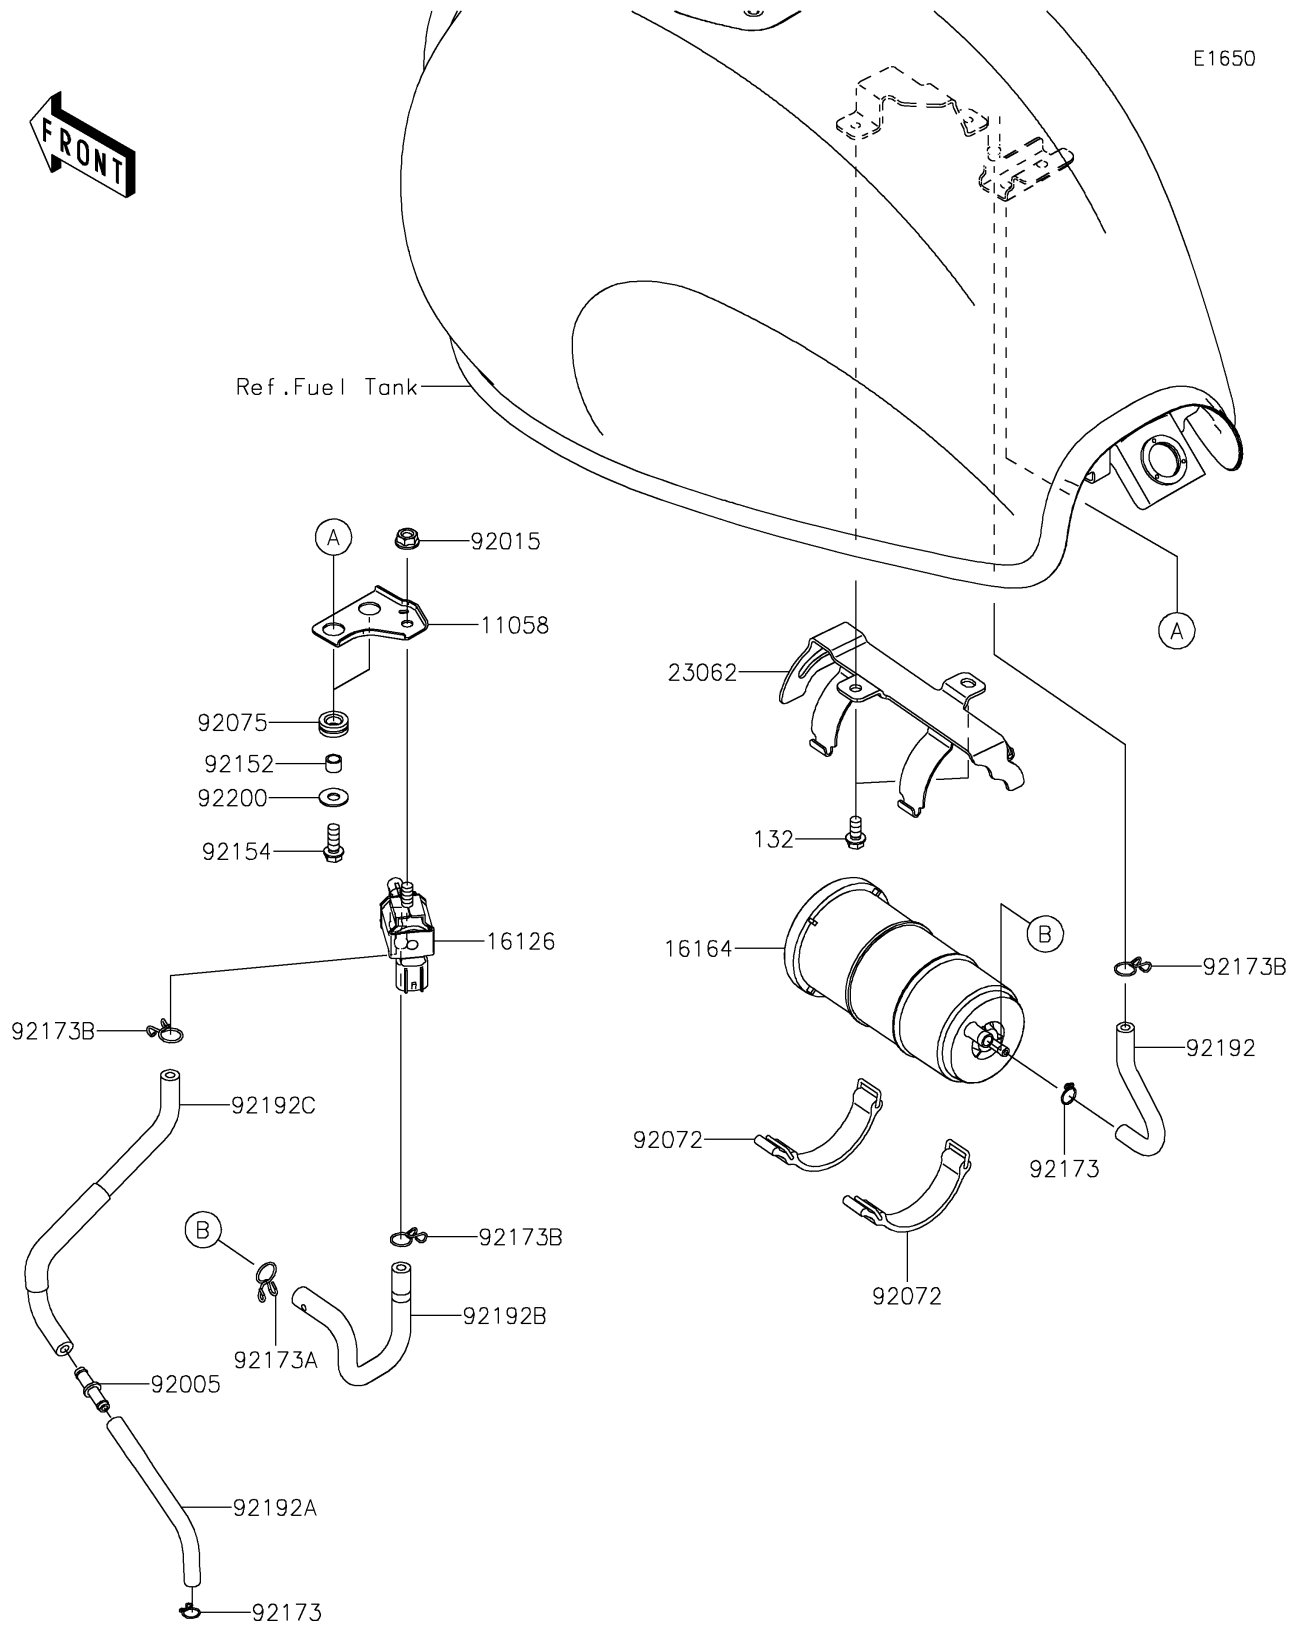

2026 W230 ABS

PARTS DIAGRAM

Fuel Evaporative System

2026 W230 ABS

PARTS LIST

Fuel Evaporative System

ITEM NAME

PART NUMBER

QUANTITY
