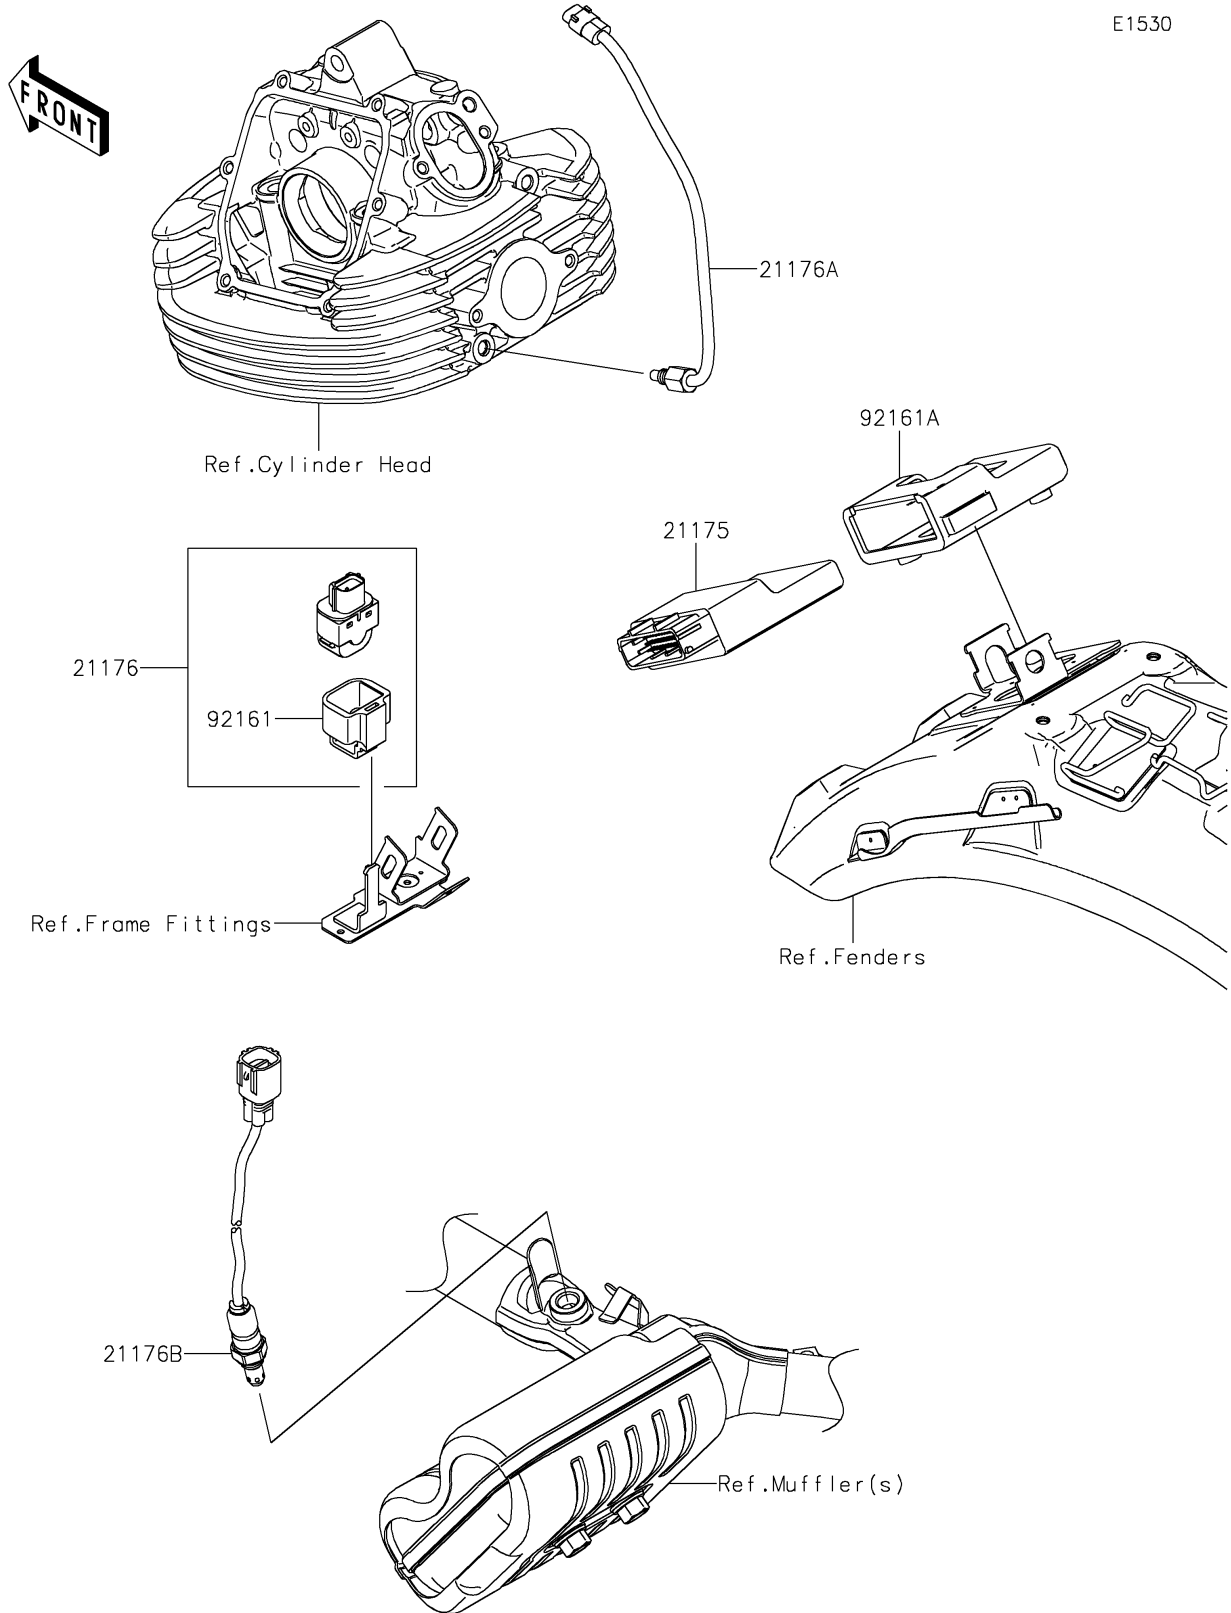

2025 W230

PARTS DIAGRAM

Fuel Injection

E1530

2025 W230

PARTS LIST

Fuel Injection

ITEM NAME

PART NUMBER

QUANTITY
