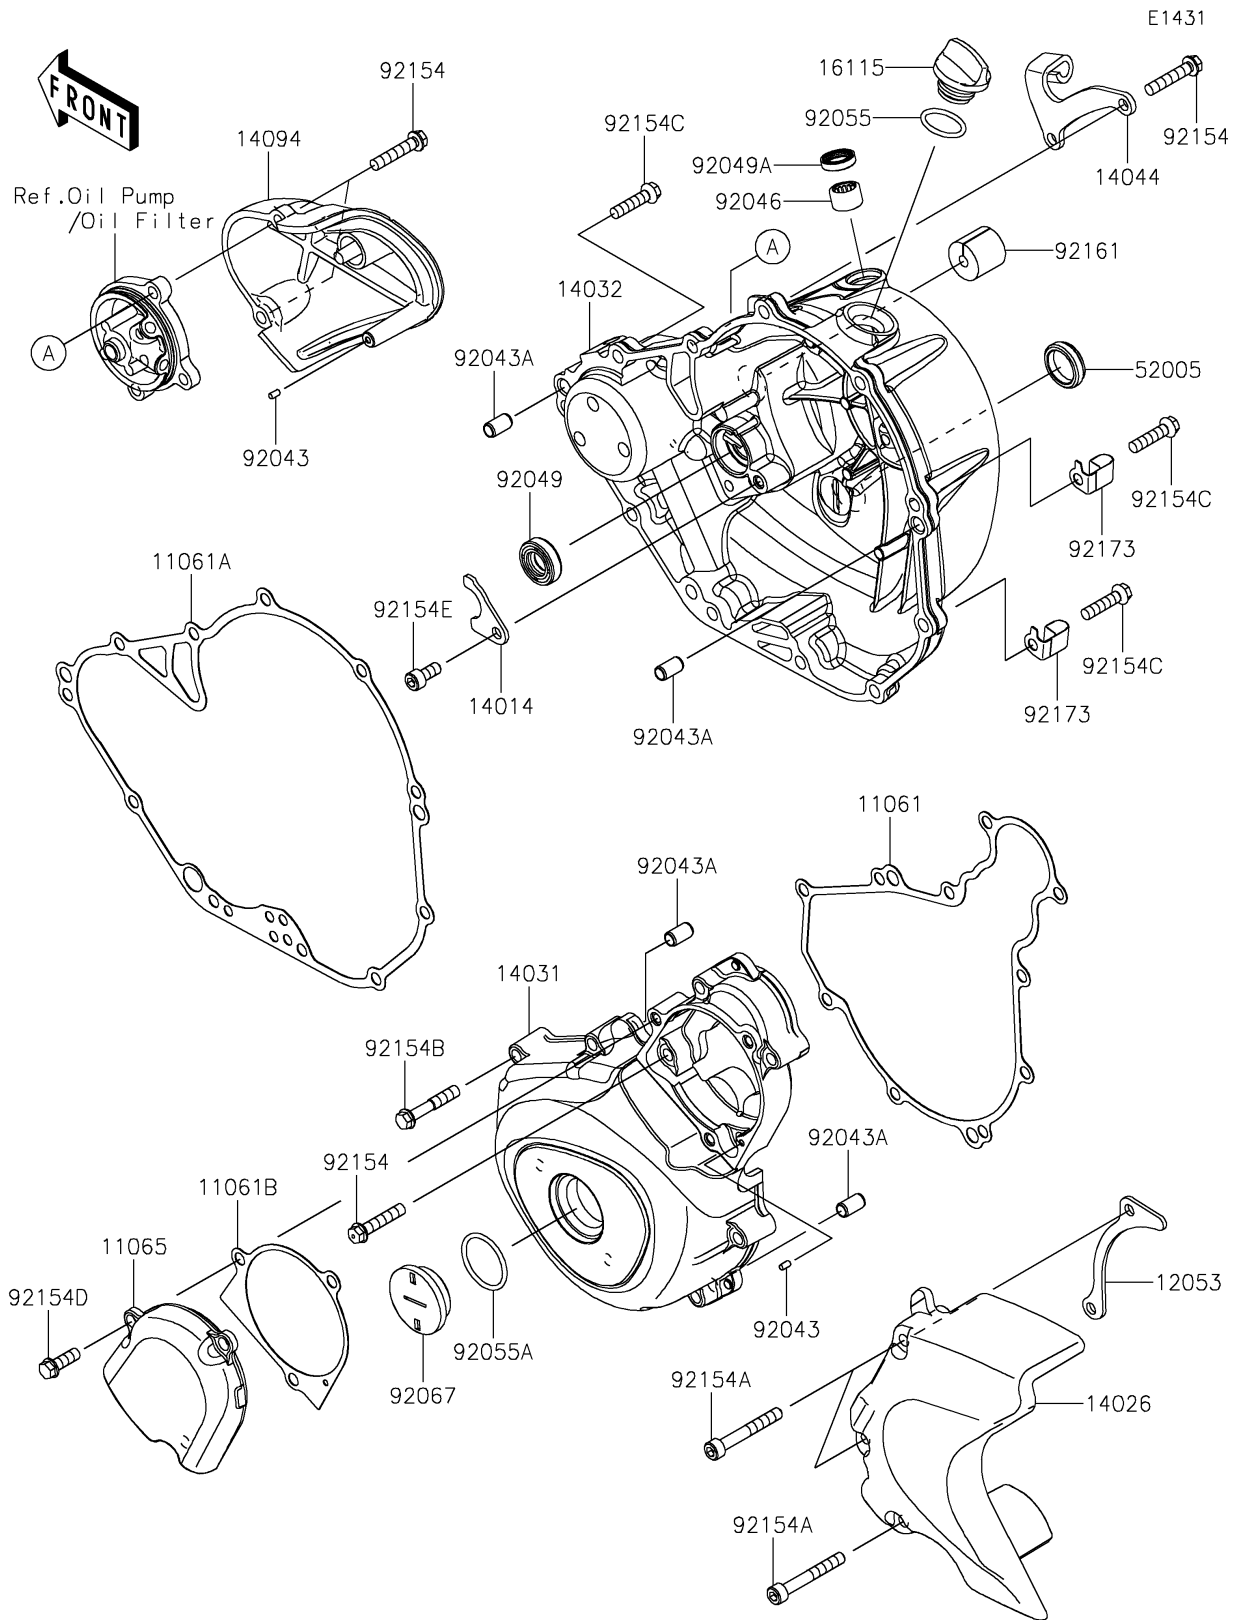

2026 W230 ABS

PARTS DIAGRAM

Engine Cover(s)

2026 W230 ABS

PARTS LIST

Engine Cover(s)

ITEM NAME

PART NUMBER

QUANTITY
