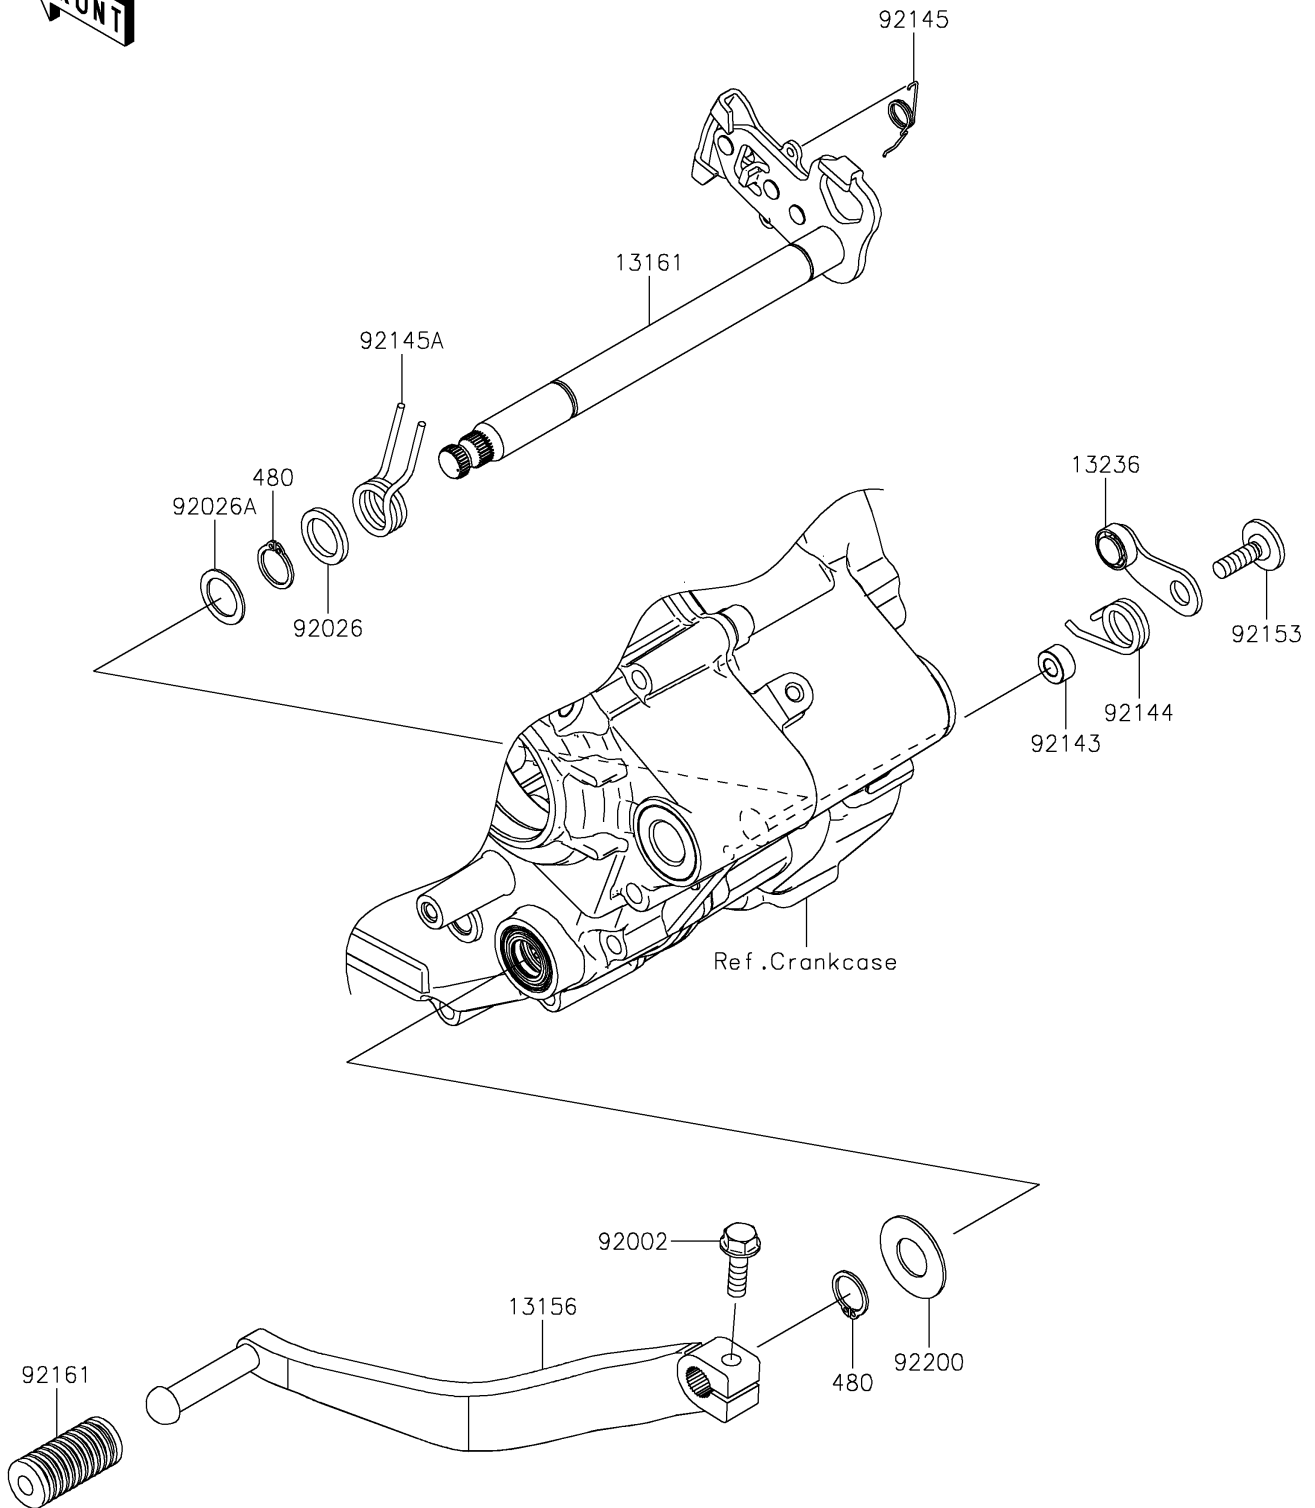

2025 W230

PARTS DIAGRAM

Gear Change Mechanism

E1370

2025 W230

PARTS LIST

Gear Change Mechanism

ITEM NAME

PART NUMBER

QUANTITY
