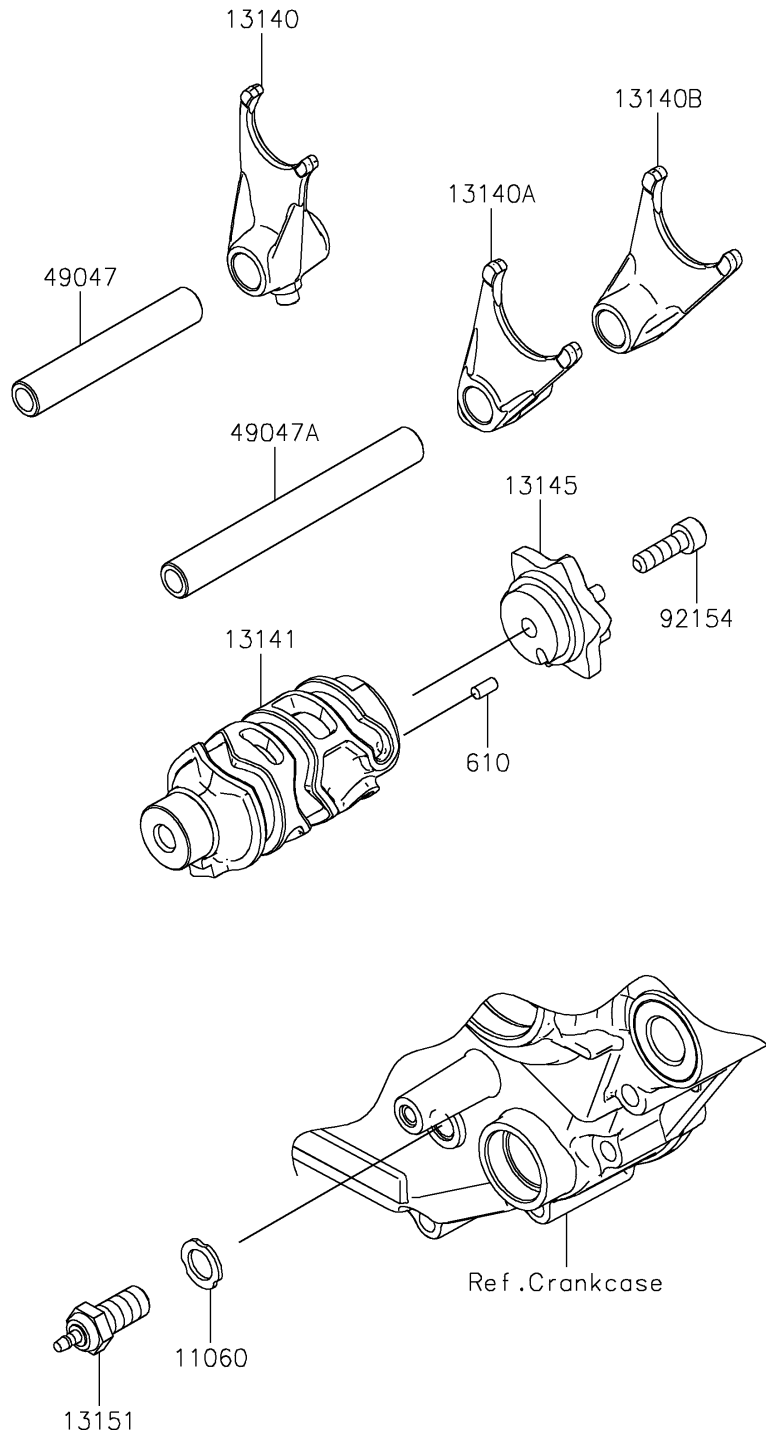

2026 W230 ABS

PARTS DIAGRAM

Gear Change Drum/Shift Fork(s)

E1362

2026 W230 ABS

PARTS LIST

Gear Change Drum/Shift Fork(s)

ITEM NAME

PART NUMBER

QUANTITY
