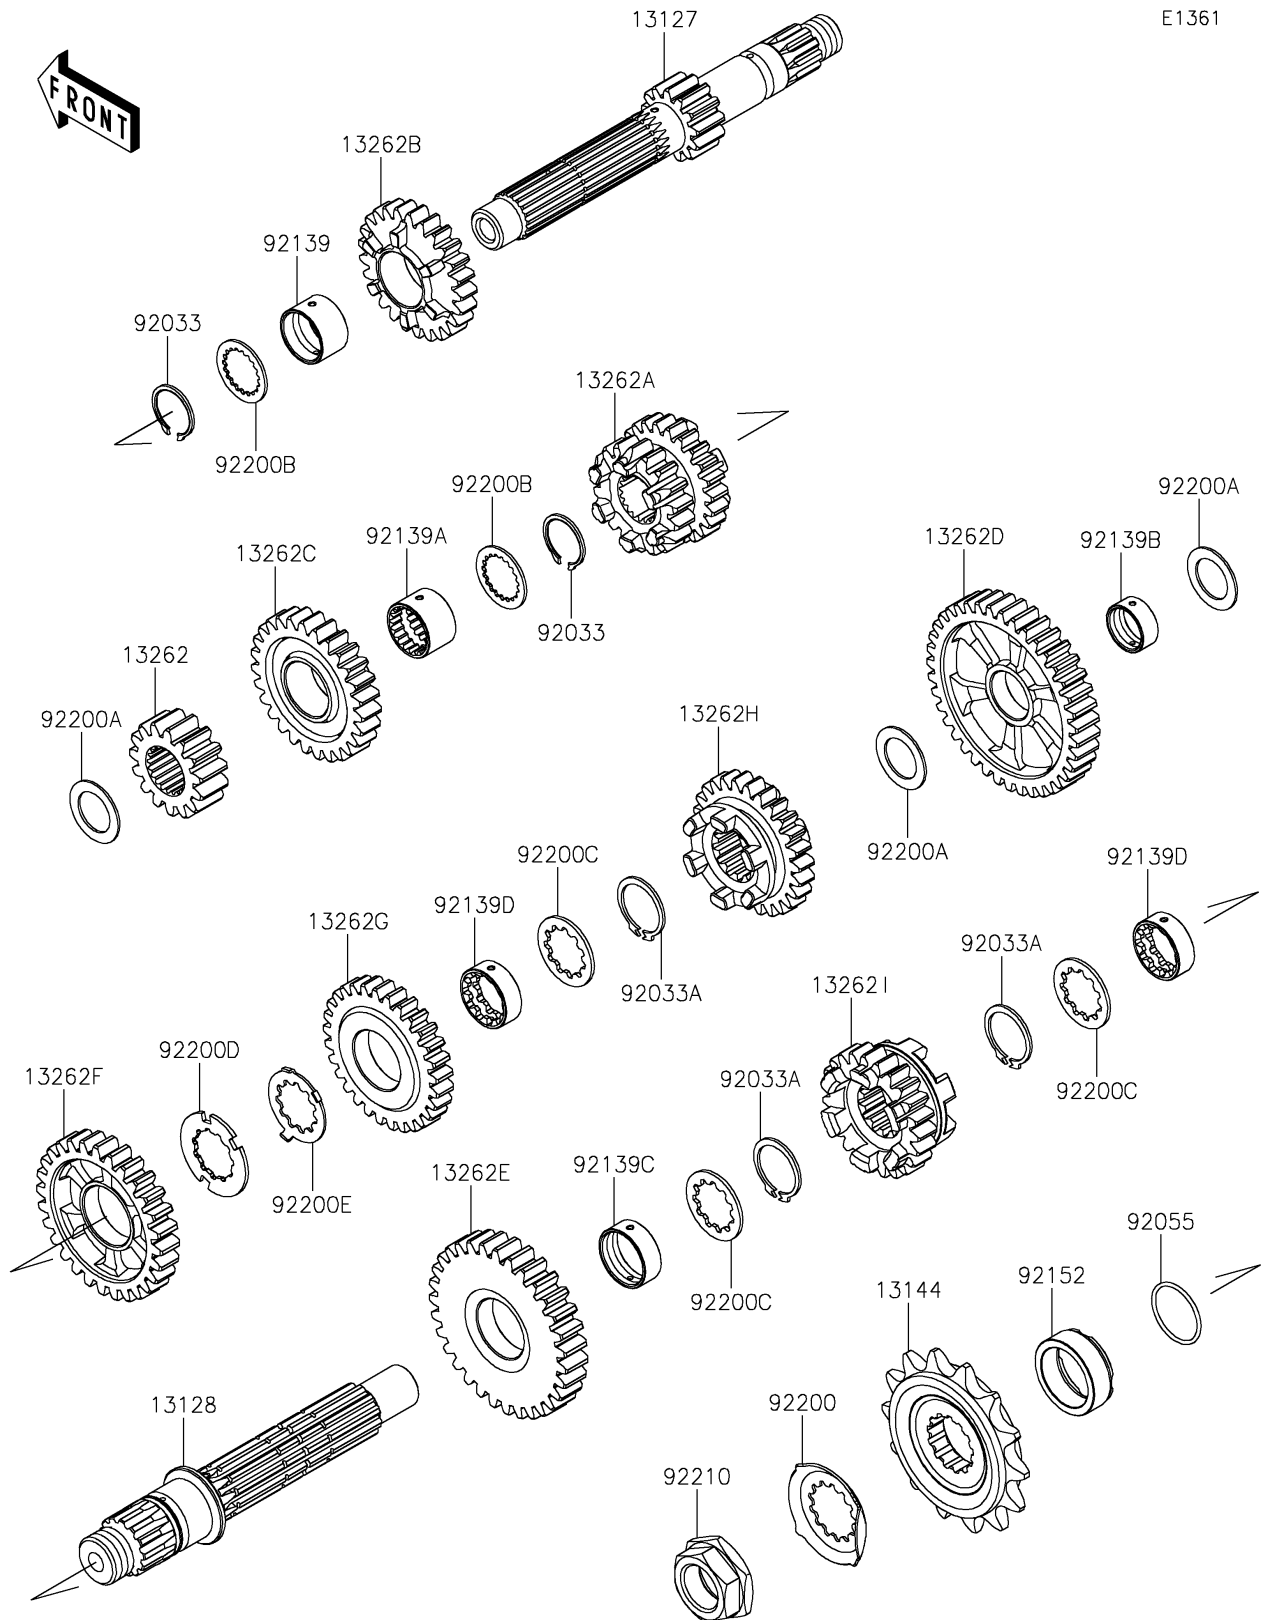

2026 W230 ABS

PARTS DIAGRAM

Transmission

2026 W230 ABS

PARTS LIST

Transmission

ITEM NAME

PART NUMBER

QUANTITY
