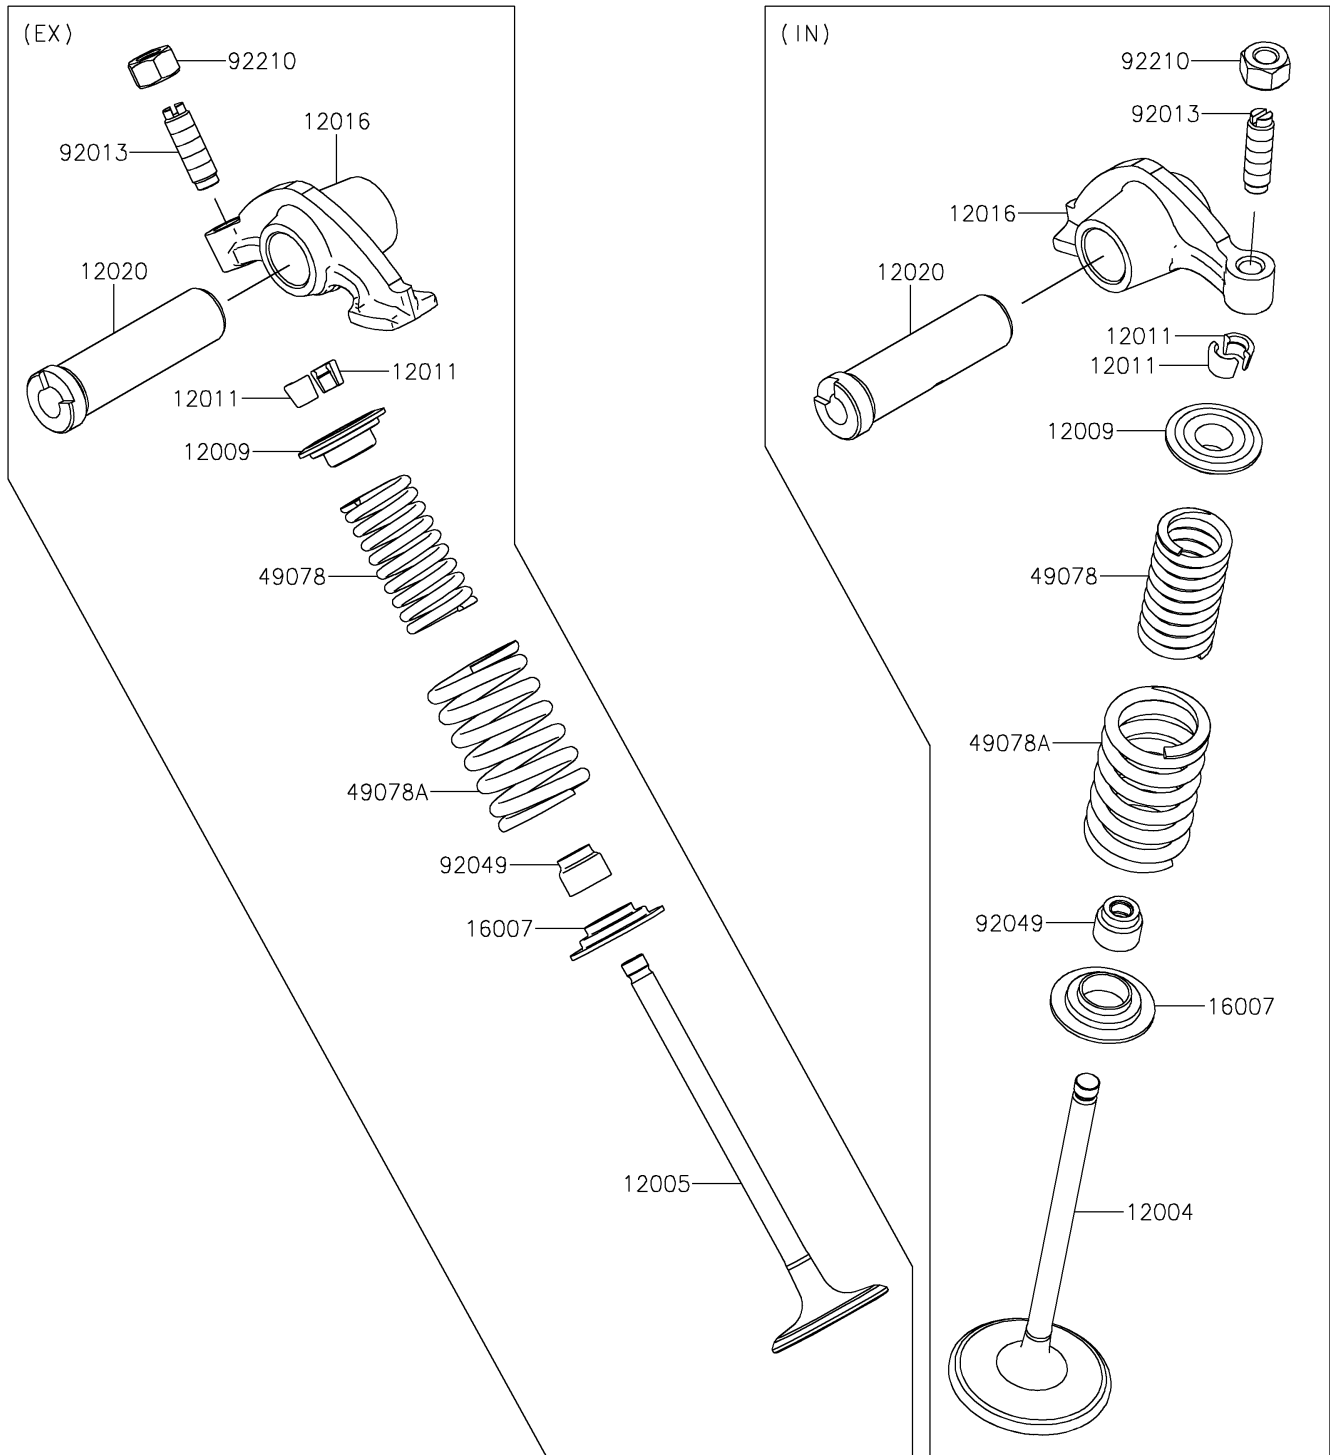

2026 W230 ABS

PARTS DIAGRAM

Valve(s)

E1210

2026 W230 ABS

PARTS LIST

Valve(s)

ITEM NAME

PART NUMBER

QUANTITY
