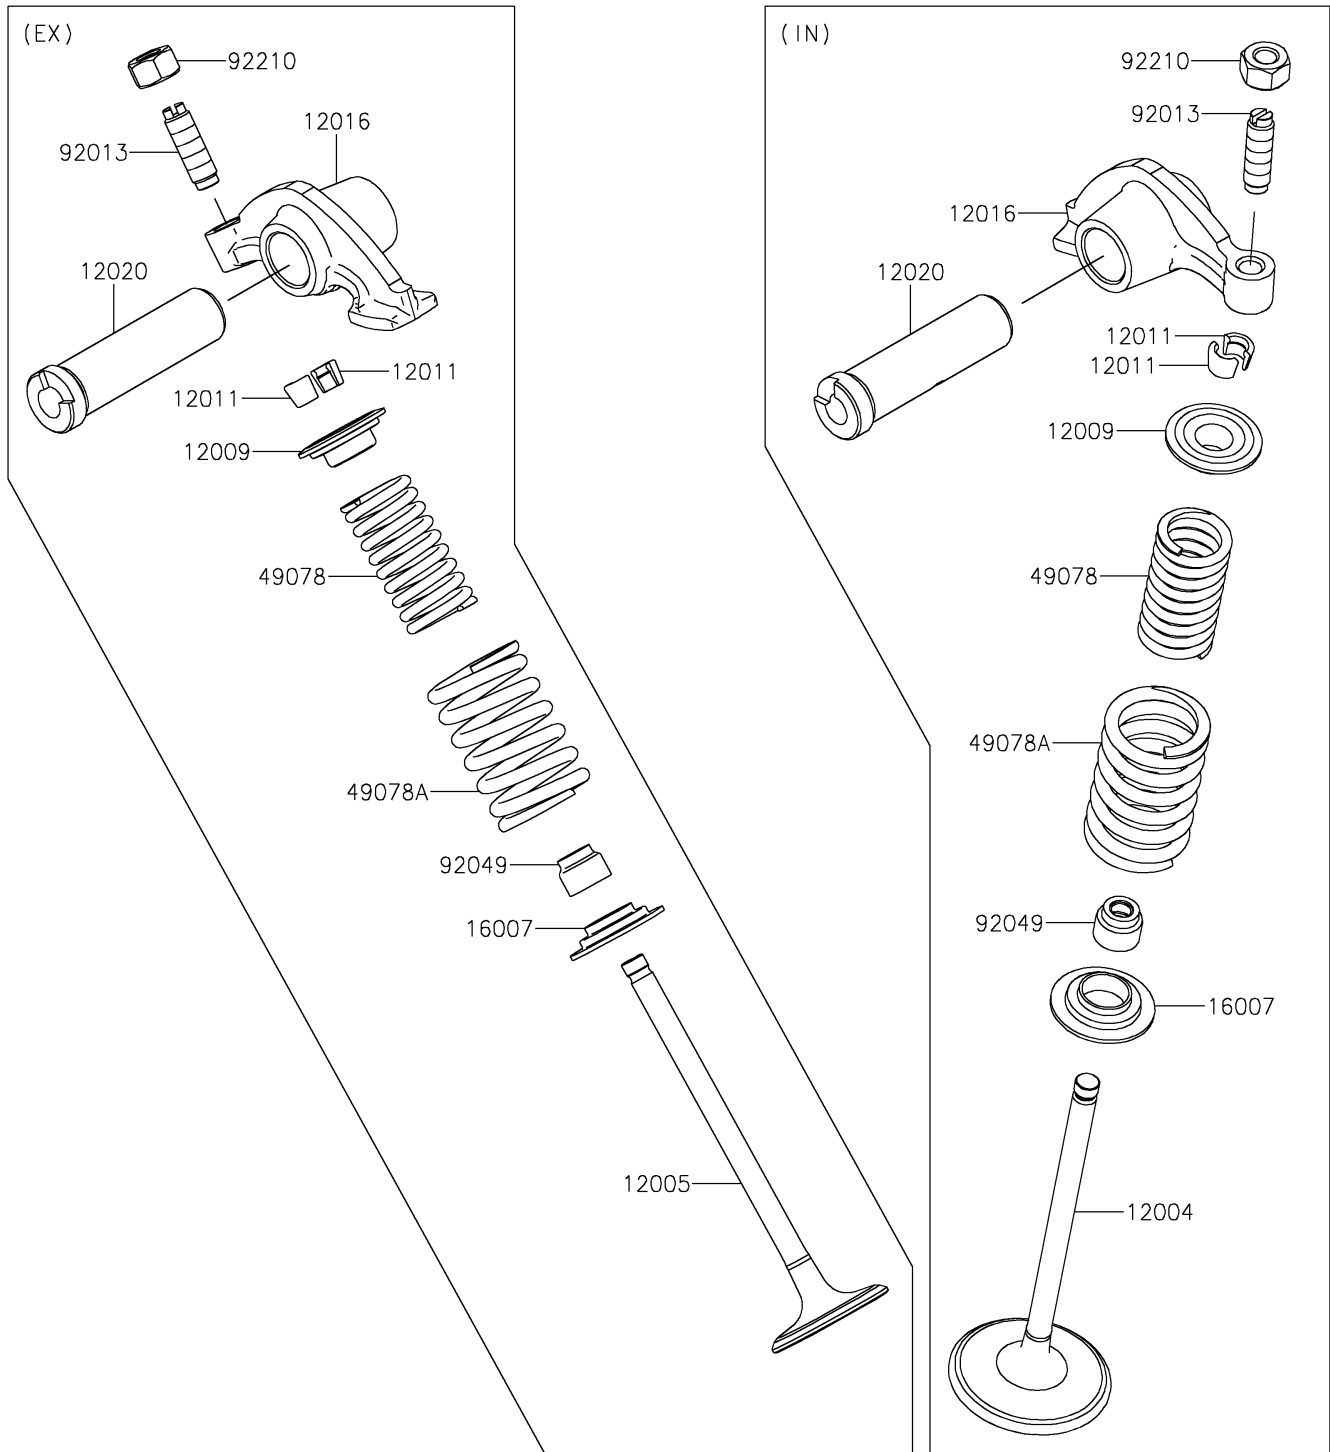

2025 W230

PARTS DIAGRAM

Valve(s)

E1210

2025 W230

PARTS LIST

Valve(s)

ITEM NAME

PART NUMBER

QUANTITY
