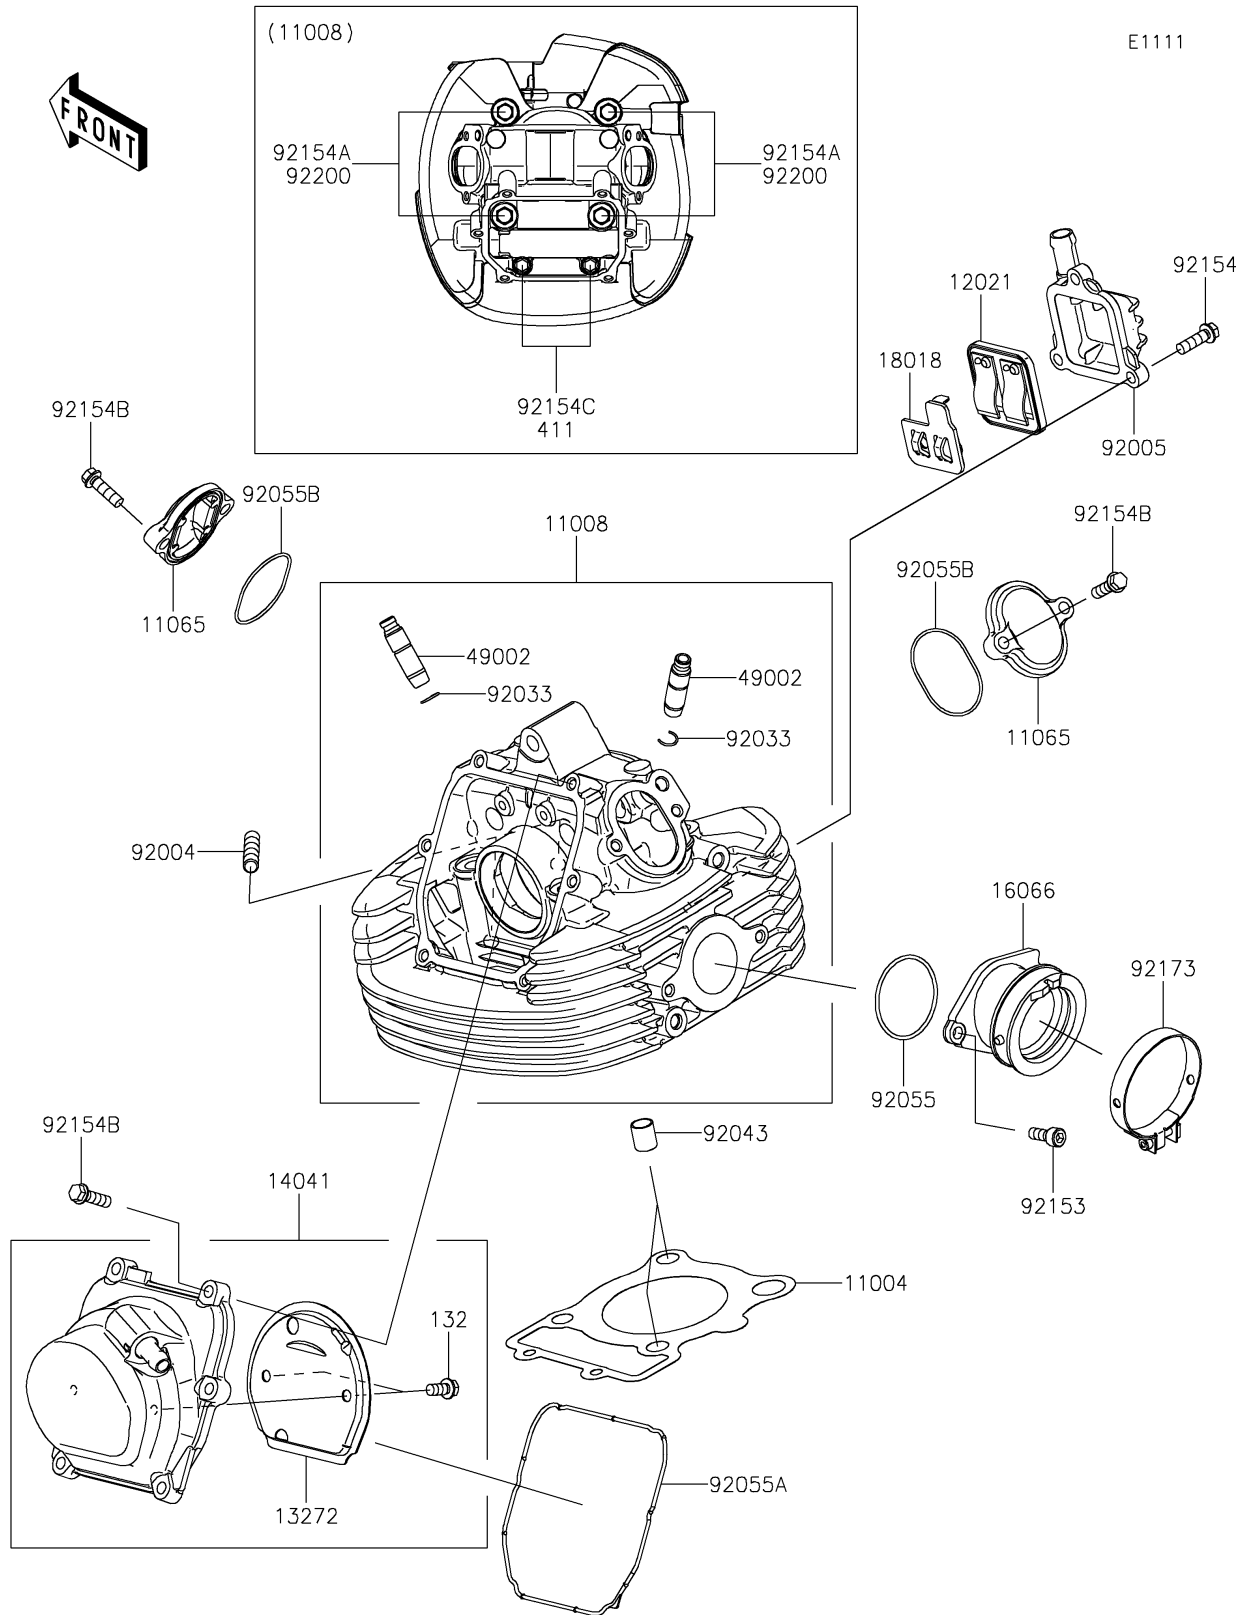

2026 W230 ABS

PARTS DIAGRAM

Cylinder Head

2026 W230 ABS

PARTS LIST

Cylinder Head

Kawasaki

Let the Good Times Roll®

ITEM NAME

PART NUMBER

QUANTITY
