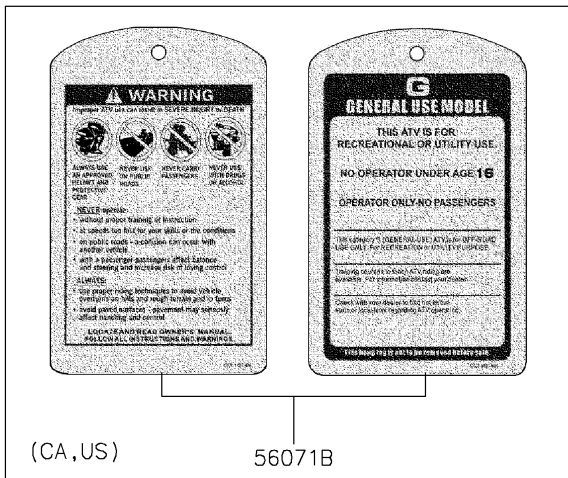

(CA, US)

56071B