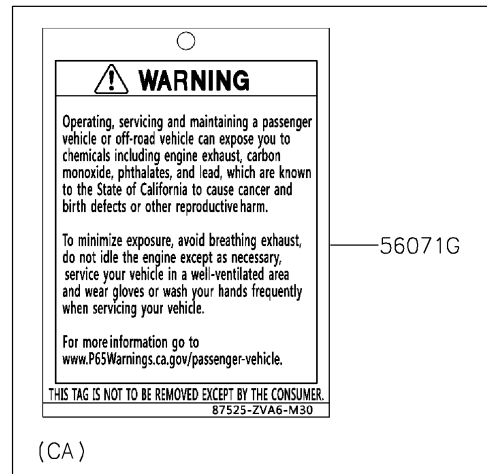

56071N/T

56071G

(CA)

2026 BRUTE FORCE® 300

PARTS LIST

Labels

ITEM NAME	PART NUMBER	QUANTITY
LABEL,ICES-002 (Ref # 56030)	56030-Y019	1
LABEL-WARNING,SHIFT LEVER (Ref # 56071)	56071-Y034	1
LABEL-WARNING,AIR CLEANER (Ref # 56071A)	56071-Y035	1
LABEL-WARNING,HANGTAG (Ref # 56071B)	56071-Y039	1
LABEL-WARNING,DRIVE BELT (Ref # 56071C)	56071-Y042	1
LABEL-WARNING,DRIVE BELT (Ref # 56071D)	56071-Y047	1
LABEL-WARNING,SHIFT LEVER (Ref # 56071E)	56071-Y048	1
LABEL-WARNING,AIR CLEANER (Ref # 56071F)	56071-Y049	1
LABEL-WARNING,HANG TAG (Ref # 56071G)	56071-Y068	1
LABEL-WARNING,OFF ROAD (Ref # 56071H)	56071-Y085	1
LABEL-WARNING,UNDER 16 (Ref # 56071I)	56071-Y086	1
LABEL-WARNING,NO PASSENGER (Ref # 56071J)	56071-Y091	1
LABEL-WARNING,OFF ROAD (Ref # 56071K)	56071-Y099	1
LABEL-WARNING,MAX. CAPACITY (Ref # 56071L)	56071-Y100	1
LABEL-WARNING,CARRIER(20KG) (Ref # 56071M)	56071-Y101	1
LABEL-WARNING,CARRIER(30KG) (Ref # 56071N)	56071-Y102	1
LABEL-WARNING,OFF ROAD(F) (Ref # 56071O)	56071-Y103	1
LABEL-WARNING,MAX LOAD 500LBS (Ref # 56071P)	56071-Y104	1
LABEL-WARNING,GENERAL(F) (Ref # 56071Q)	56071-Y105	1
LABEL-WARNING,UNDER 16(F) (Ref # 56071R)	56071-Y106	1
LABEL-WARNING,CARRIER(20KG)(F) (Ref # 56071S)	56071-Y107	1
LABEL-WARNING,CARRIER(30KG)(F) (Ref # 56071T)	56071-Y108	1
LABEL-WARNING,NO PASSENGER(F) (Ref # 56071U)	56071-Y109	1