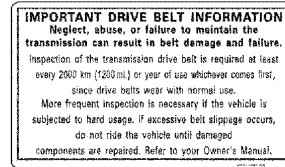

2026 BRUTE FORCE® 300

PARTS DIAGRAM

Labels

F2860

56071C/D