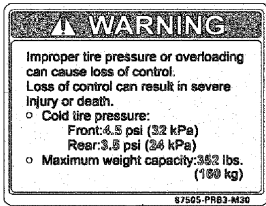

2026 BRUTE FORCE® 300

PARTS DIAGRAM

Labels

F2860

56071K/O

56071J/U

56071L/P

56071/E

56071N/T

56071G

(CA)

2026 BRUTE FORCE® 300

PARTS LIST

Labels

ITEM NAME	PART NUMBER	QUANTITY
LABEL,ICES-002 (Ref # 56030)	56030-Y019	1
LABEL-WARNING,SHIFT LEVER (Ref # 56071)	56071-Y034	1
LABEL-WARNING,AIR CLEANER (Ref # 56071A)	56071-Y035	1
LABEL-WARNING,HANGTAG (Ref # 56071B)	56071-Y039	1
LABEL-WARNING,DRIVE BELT (Ref # 56071C)	56071-Y042	1
LABEL-WARNING,DRIVE BELT (Ref # 56071D)	56071-Y047	1
LABEL-WARNING,SHIFT LEVER (Ref # 56071E)	56071-Y048	1
LABEL-WARNING,AIR CLEANER (Ref # 56071F)	56071-Y049	1
LABEL-WARNING,HANG TAG (Ref # 56071G)	56071-Y068	1
LABEL-WARNING,OFF ROAD (Ref # 56071H)	56071-Y085	1
LABEL-WARNING,UNDER 16 (Ref # 56071I)	56071-Y086	1
LABEL-WARNING,NO PASSENGER (Ref # 56071J)	56071-Y091	1
LABEL-WARNING,OFF ROAD (Ref # 56071K)	56071-Y099	1
LABEL-WARNING,MAX. CAPACITY (Ref # 56071L)	56071-Y100	1
LABEL-WARNING,CARRIER(20KG) (Ref # 56071M)	56071-Y101	1
LABEL-WARNING,CARRIER(30KG) (Ref # 56071N)	56071-Y102	1
LABEL-WARNING,OFF ROAD(F) (Ref # 56071O)	56071-Y103	1
LABEL-WARNING,MAX LOAD 500LBS (Ref # 56071P)	56071-Y104	1
LABEL-WARNING,GENERAL(F) (Ref # 56071Q)	56071-Y105	1
LABEL-WARNING,UNDER 16(F) (Ref # 56071R)	56071-Y106	1
LABEL-WARNING,CARRIER(20KG)(F) (Ref # 56071S)	56071-Y107	1
LABEL-WARNING,CARRIER(30KG)(F) (Ref # 56071T)	56071-Y108	1
LABEL-WARNING,NO PASSENGER(F) (Ref # 56071U)	56071-Y109	1