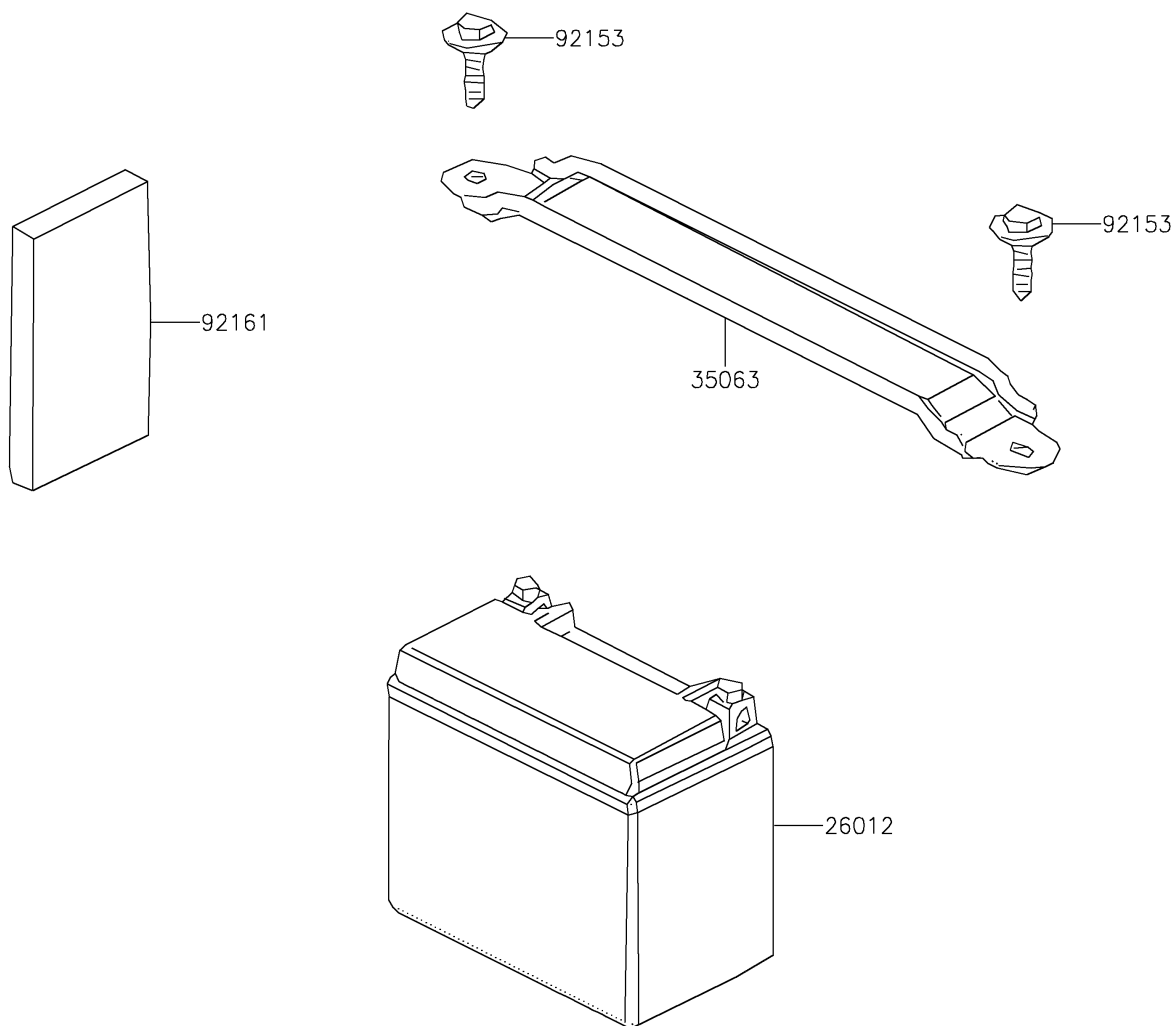

2026 BRUTE FORCE® 300

PARTS DIAGRAM

Battery

F2761

2026 BRUTE FORCE® 300

PARTS LIST

Battery

ITEM NAME	PART NUMBER	QUANTITY
BATTERY,YTX12-BS (Ref # 26012)	26012-Y003	1
STAY,BATTERY (Ref # 35063)	35063-Y007	1
BOLT,5X16 (Ref # 92153)	92153-Y013	2
DAMPER,BATTERY (Ref # 92161)	92161-Y018	1