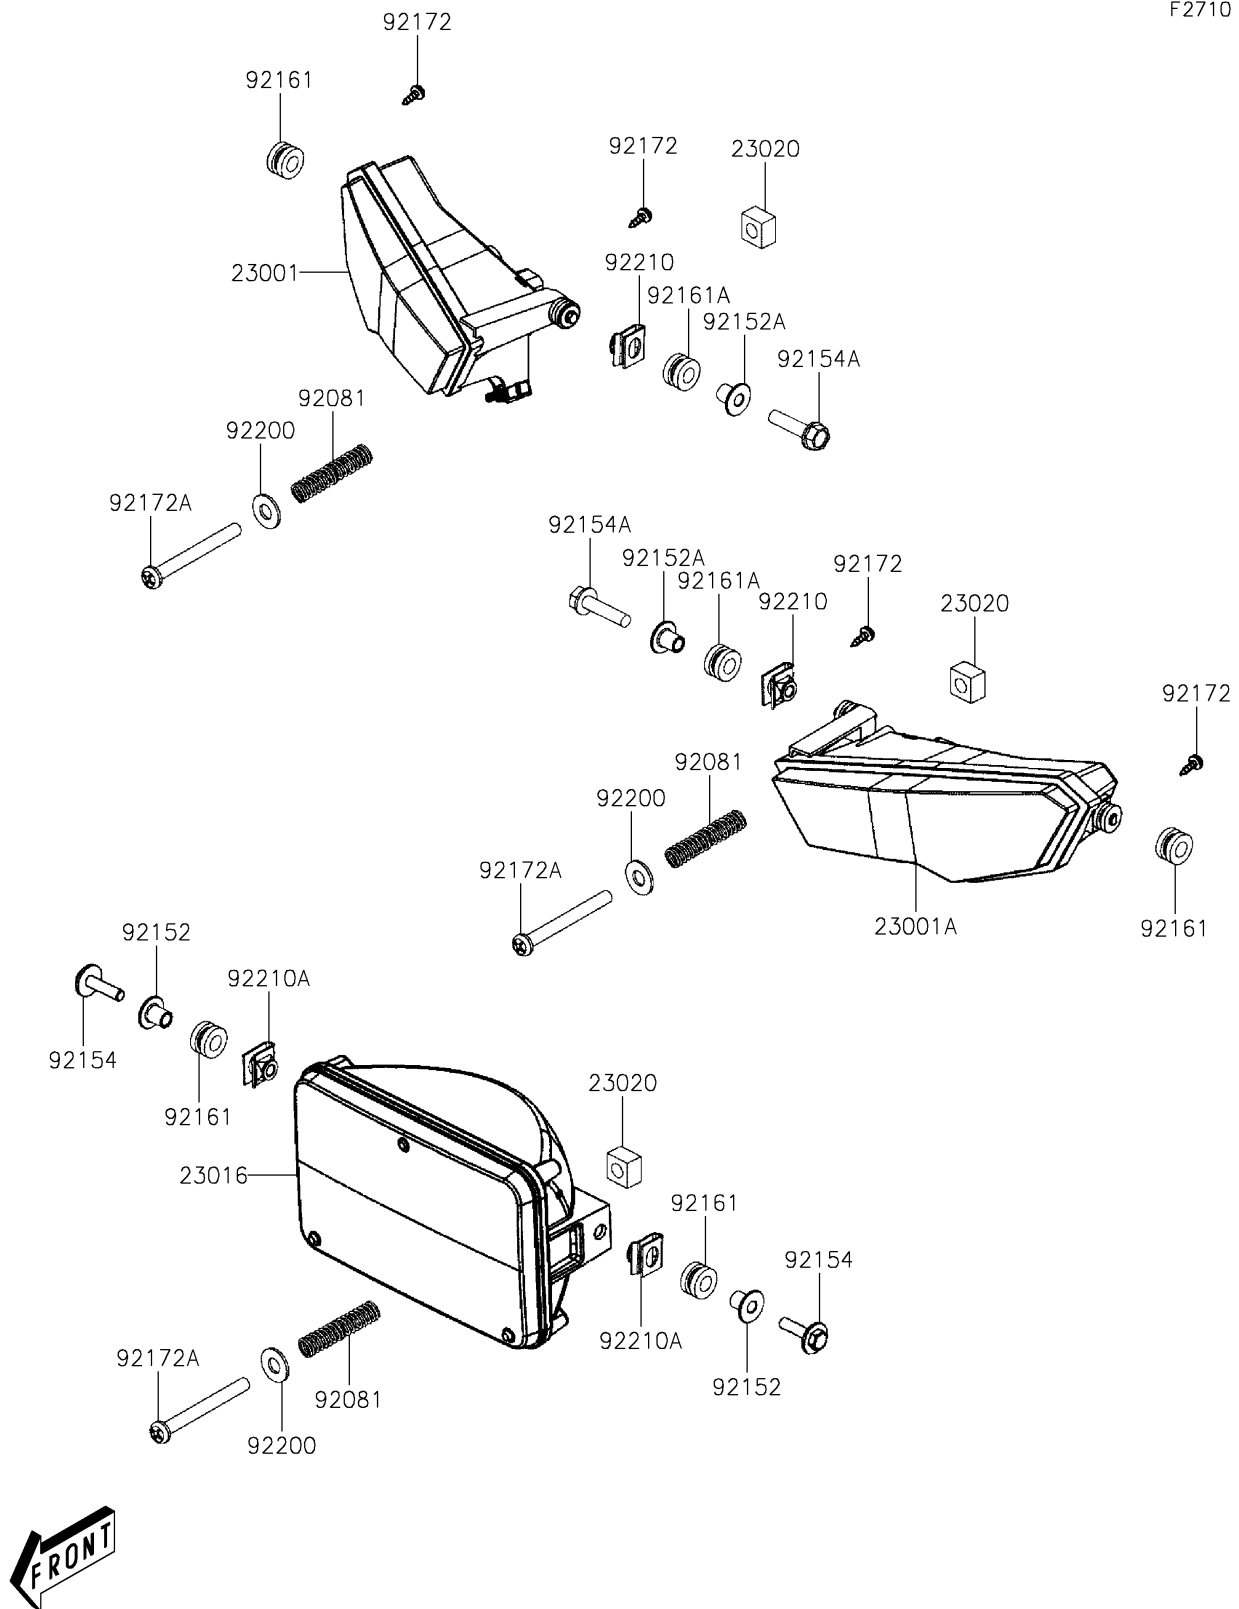

2026 BRUTE FORCE® 300

PARTS DIAGRAM

Headlight(s)

F2710

2026 BRUTE FORCE® 300

PARTS LIST

Headlight(s)

ITEM NAME	PART NUMBER	QUANTITY
LAMP-ASSY-HEAD,RH (Ref # 23001)	23001-Y005	1
LAMP-ASSY-HEAD,LH (Ref # 23001A)	23001-Y006	1
LAMP-ASSY,WORK (Ref # 23016)	23016-Y005	1
NUT,4MM,FOCUS ADJUST (Ref # 23020)	23020-018	3
SPRING,FOCUS ADJUST (Ref # 92081)	92081-1896	3
COLLAR (Ref # 92152)	92152-Y013	2
COLLAR (Ref # 92152A)	92152-Y090	2
BOLT,6X25 (Ref # 92154)	92154-Y099	2
BOLT,FLANGE,6X28 (Ref # 92154A)	92154-Y244	2
DAMPER (Ref # 92161)	92161-Y006	4
DAMPER (Ref # 92161A)	92161-Y066	2
SCREW,TAPPING,5X12 (Ref # 92172)	92172-Y038	4
SCREW,PAN,4X40 (Ref # 92172A)	92172-Y098	3
WASHER,PLAIN,4.5X10X0.8 (Ref # 92200)	92200-Y126	3
NUT,6MM (Ref # 92210)	92210-Y011	2
NUT,6MM (Ref # 92210A)	92210-Y089	2