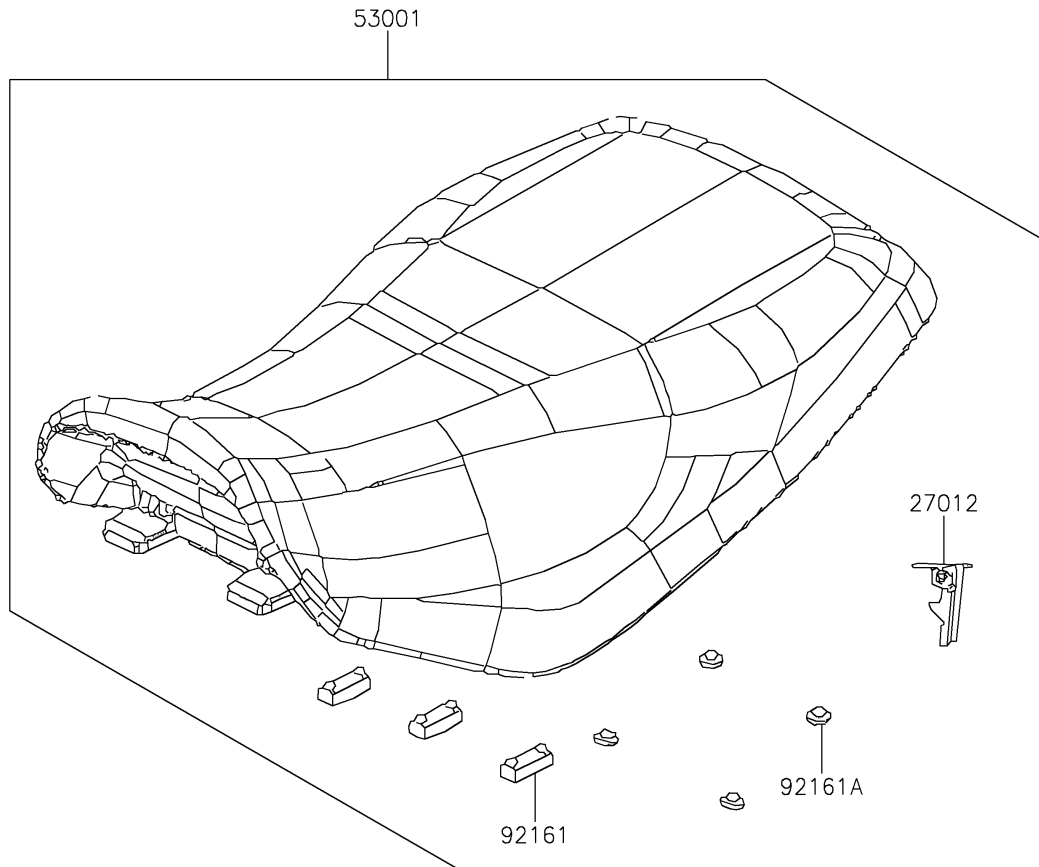

2026 BRUTE FORCE® 300

PARTS DIAGRAM

Seat

F2510

2026 BRUTE FORCE® 300

PARTS LIST

Seat

ITEM NAME	PART NUMBER	QUANTITY
HOOK,SEAT LOCK (Ref # 27012)	27012-Y002	1
SEAT-ASSY (Ref # 53001)	53001-Y002	1
TOOL-KIT (Ref # 56007)	56007-Y003	1
DAMPER,SEAT (Ref # 92161)	92161-Y013	3
DAMPER (Ref # 92161A)	92161-Y014	4