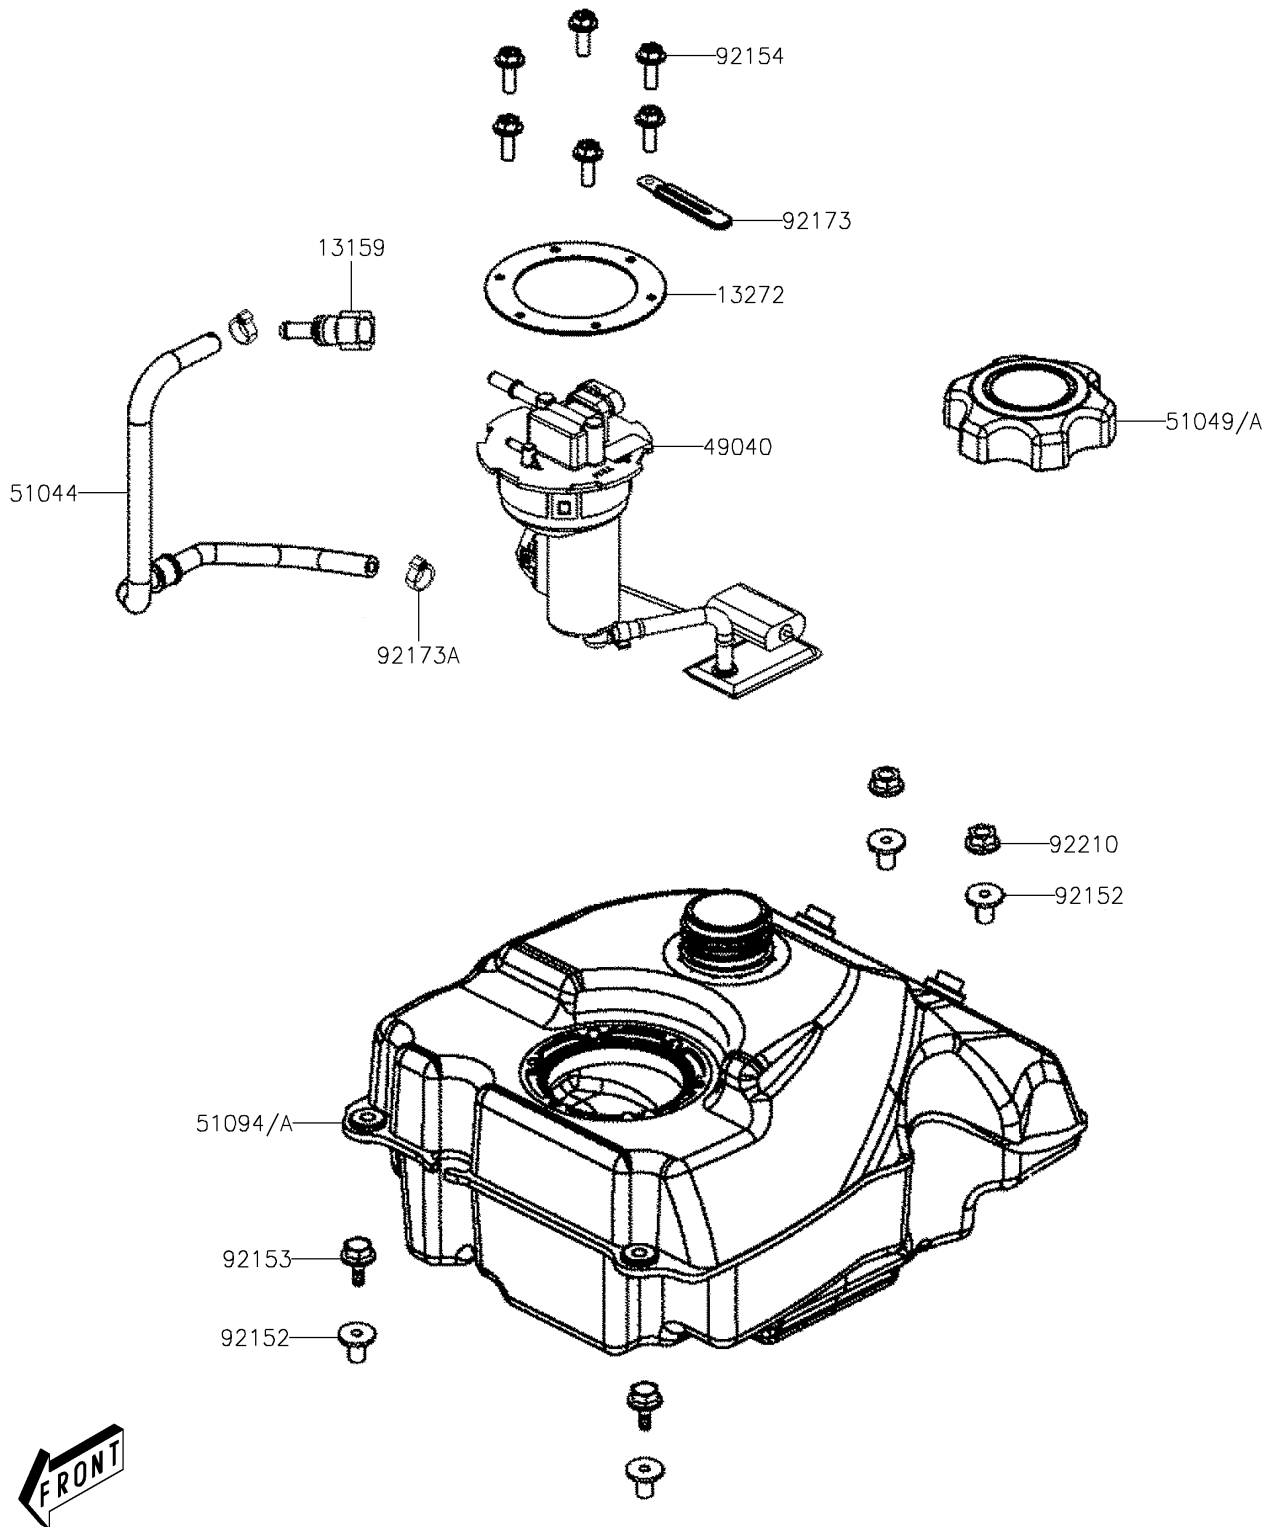

2026 BRUTE FORCE® 300

PARTS DIAGRAM

Fuel Tank

F2410

2026 BRUTE FORCE[®] 300

PARTS LIST

Fuel Tank

ITEM NAME

PART NUMBER

QUANTITY
