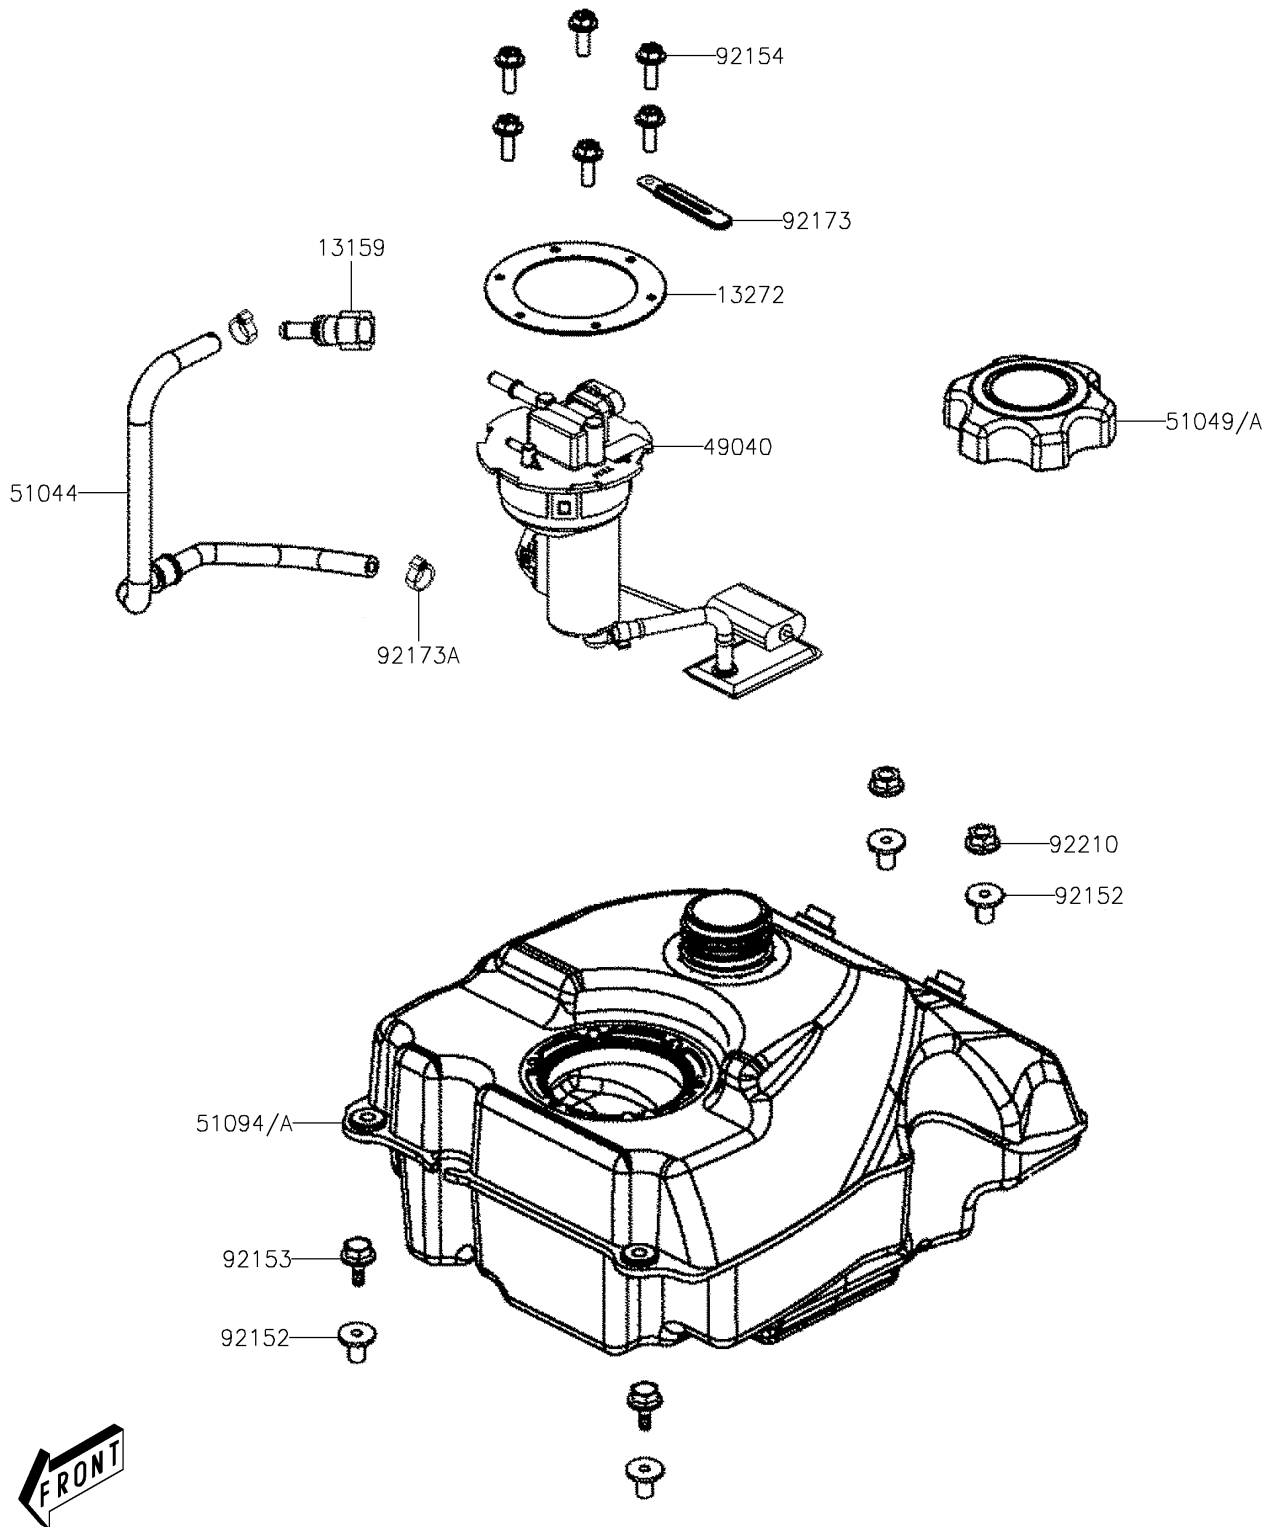

2026 BRUTE FORCE® 300

PARTS DIAGRAM

Fuel Tank

F2410

2026 BRUTE FORCE® 300

PARTS LIST

Fuel Tank

ITEM NAME	PART NUMBER	QUANTITY
CONNECTOR,FUEL PUMP (Ref # 13159)	13159-Y003	1
PLATE,FUEL PUMP (Ref # 13272)	13272-Y050	1
PUMP-FUEL (Ref # 49040)	49040-Y005	1
TUBE-ASSY,FUEL TANK (Ref # 51044)	51044-Y025	1
CAP-TANK (Ref # 51049)	51049-Y007	1
CAP-TANK,FUEL (Ref # 51049A)	51049-Y008	1
TANK-COMP-FUEL (Ref # 51094)	51094-Y004	1
TANK-COMP-FUEL (Ref # 51094A)	51094-Y005	1
COLLAR (Ref # 92152)	92152-Y013	4
BOLT,FLANGE,6X22 (Ref # 92153)	92153-Y026	2
BOLT,5X16 (Ref # 92154)	92154-Y030	6
CLAMP (Ref # 92173)	92173-Y004	1
CLAMP,13MM (Ref # 92173A)	92173-Y108	2
NUT,6MM (Ref # 92210)	92210-Y027	2