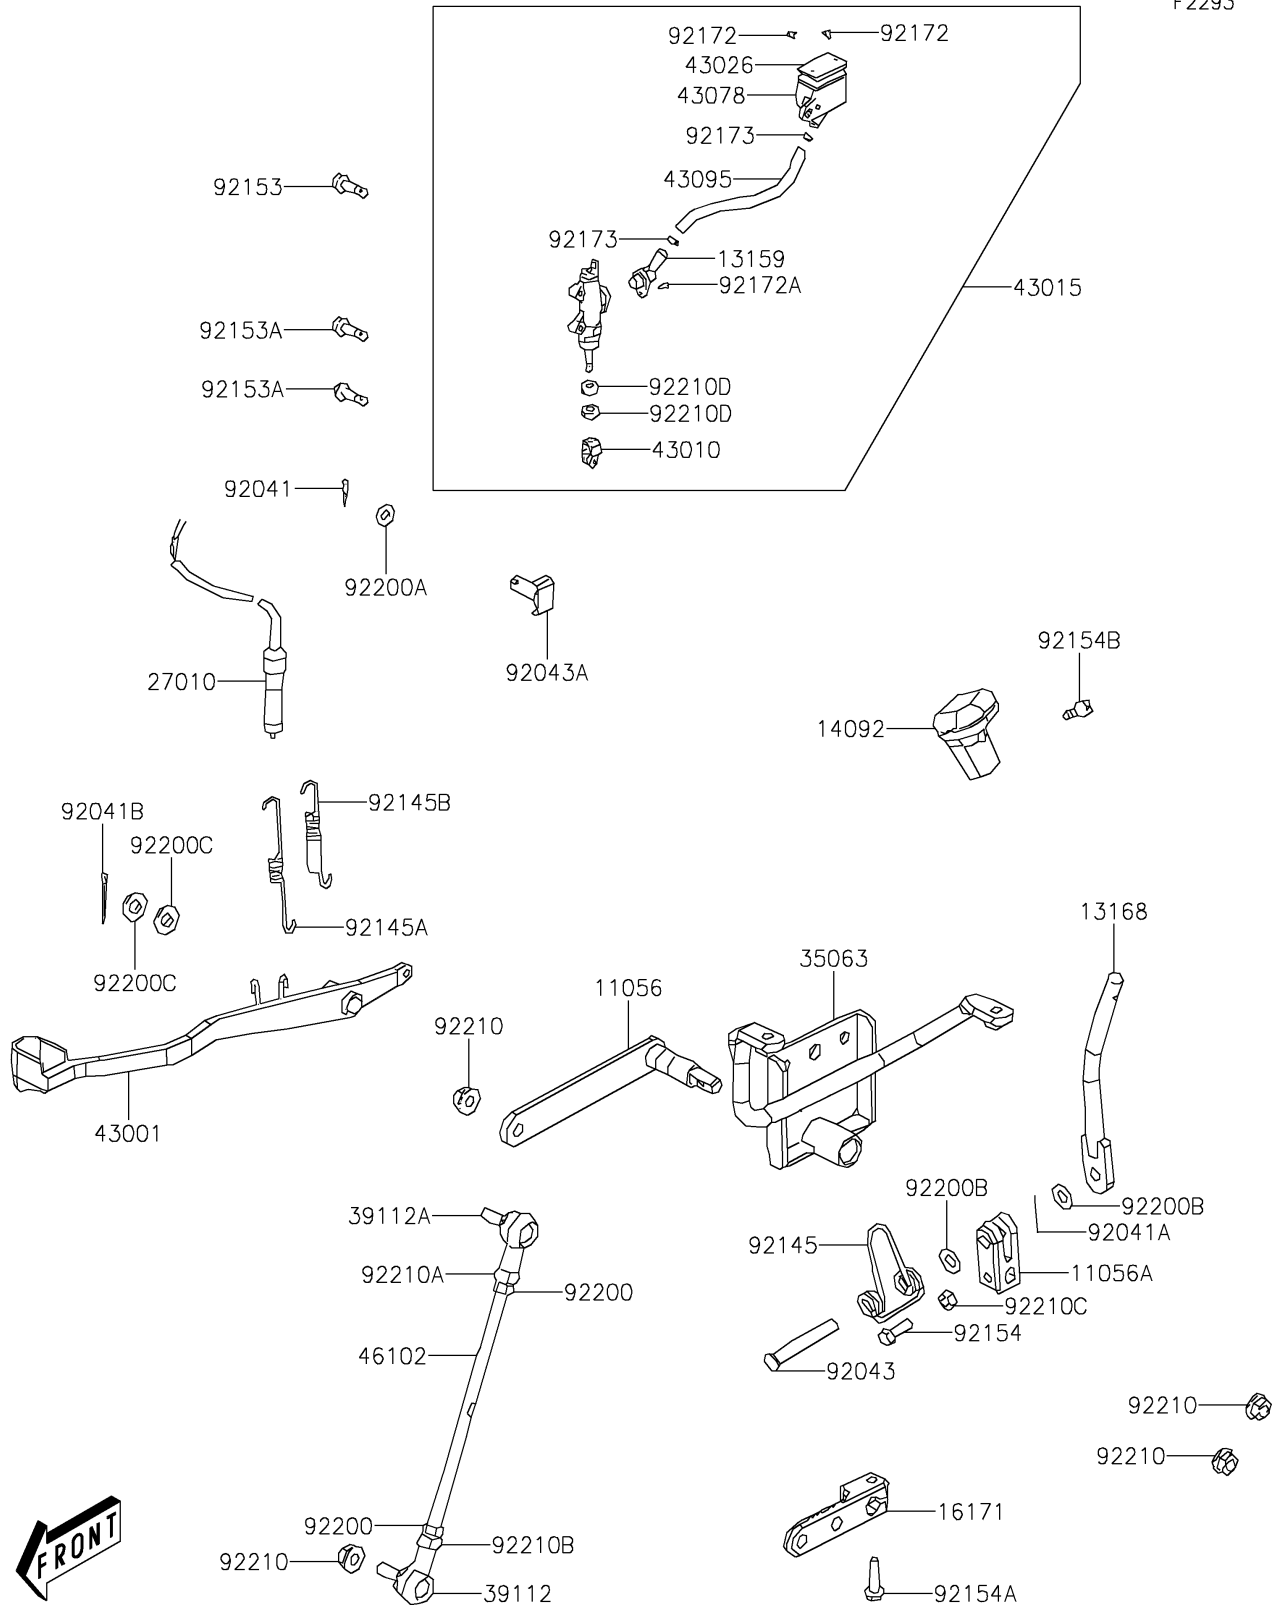

2026 BRUTE FORCE® 300

PARTS DIAGRAM

Rear Master Cylinder

F2293