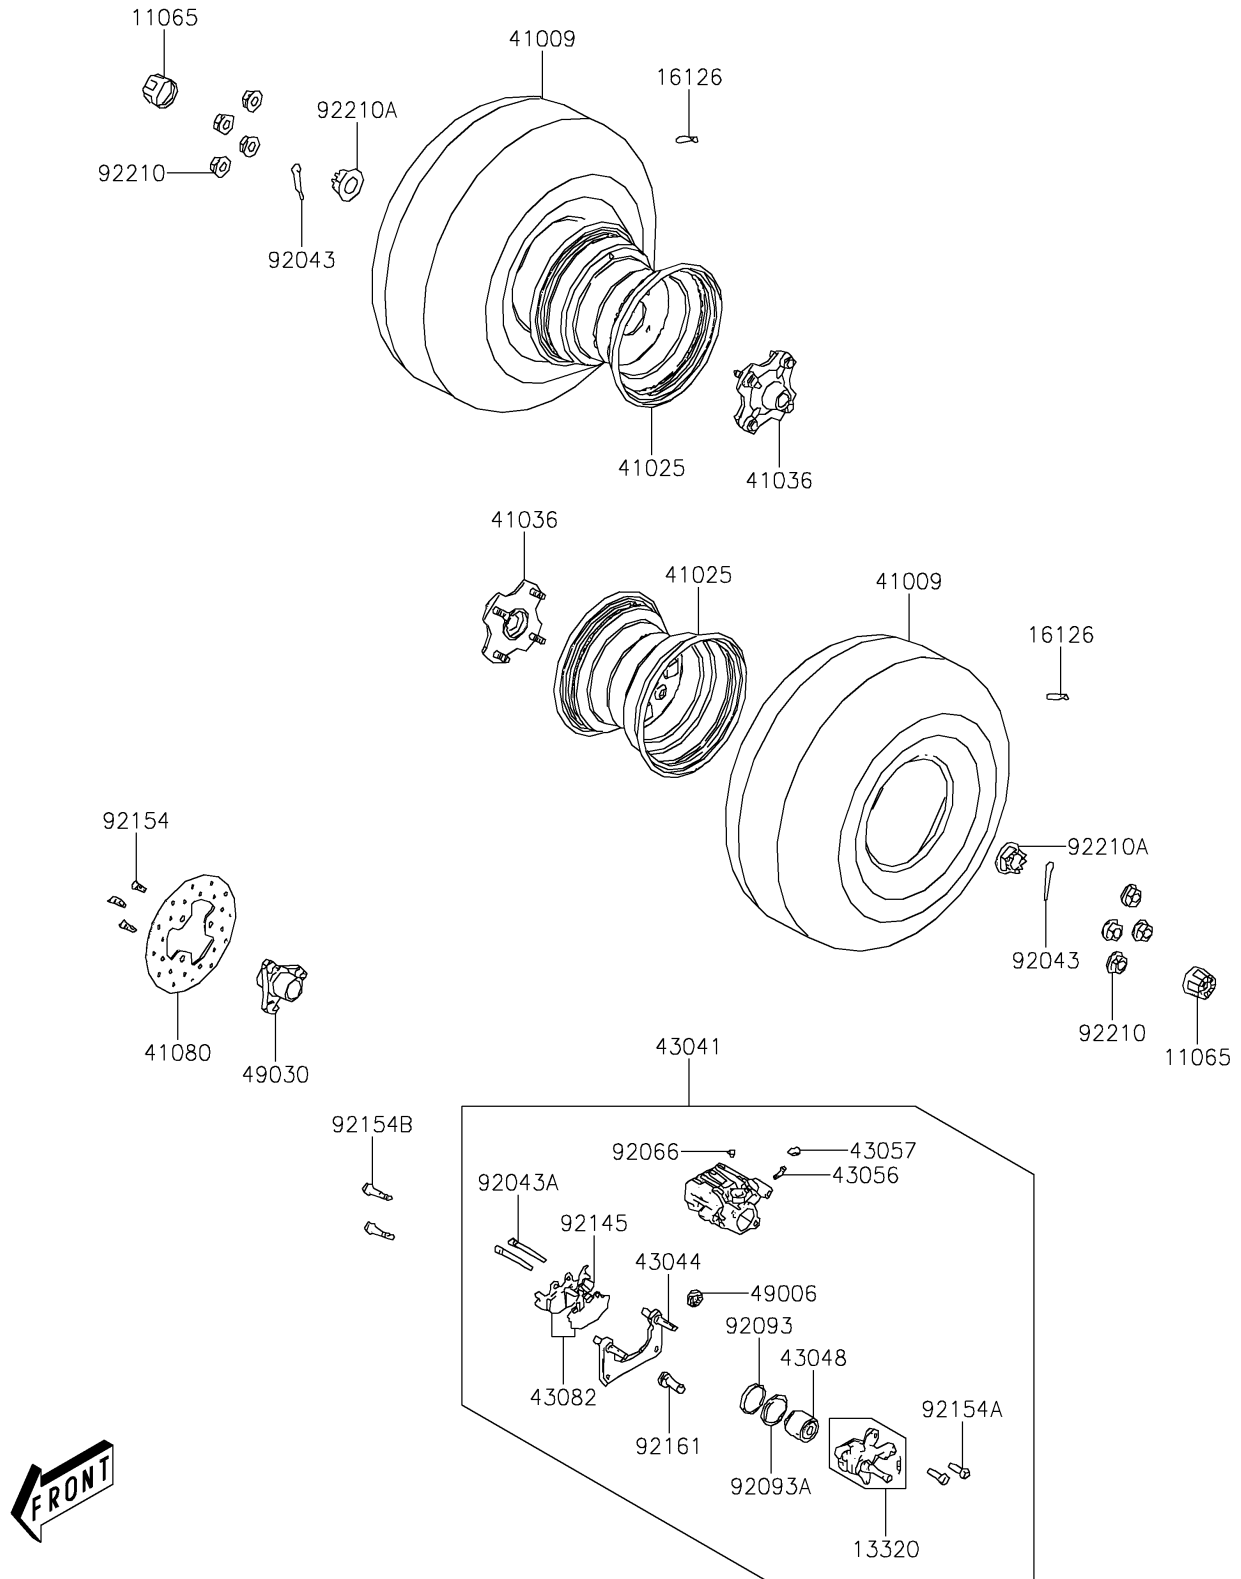

2026 BRUTE FORCE® 300

PARTS DIAGRAM

Rear Hub

F2240

2026 BRUTE FORCE® 300

PARTS LIST

Rear Hub

ITEM NAME	PART NUMBER	QUANTITY
CAP,WHEEL (Ref # 11065)	11065-Y015	2
LEVER-ASSY,ADJUSTABLE (Ref # 13320)	13320-Y002	1
VALVE,RIM (Ref # 16126)	16126-Y001	2
TIRE,RR (Ref # 41009)	41009-Y005	2
RIM,RR,BLACK (Ref # 41025)	41025-Y005-935	2
HUB-ASSY,RR (Ref # 41036)	41036-Y005	2
DISC (Ref # 41080)	41080-Y003	1
CALIPER-ASSY,RR (Ref # 43041)	43041-Y013	1
HOLDER-COMP-CALIPER,RR (Ref # 43044)	43044-Y002	1
PISTON-CALIPER (Ref # 43048)	43048-0027	1
BREATHER-BRAKE (Ref # 43056)	43056-0006	1
CAP-BREATHER (Ref # 43057)	43057-Y002	1
PAD-ASSY-BRAKE (Ref # 43082)	43082-Y004	1
BOOT,CALIPER (Ref # 49006)	49006-Y005	1
HUB,BRAKE DISK (Ref # 49030)	49030-Y002	1
PIN,3X25 (Ref # 92043)	92043-Y011	2
PIN,HANGER (Ref # 92043A)	92043-Y023	2
PLUG (Ref # 92066)	92066-Y012	1
SEAL (Ref # 92093)	92093-0613	1
SEAL,PISTON (Ref # 92093A)	92093-Y006	1
SPRING,PAD (Ref # 92145)	92145-Y035	1
BOLT,8X24 (Ref # 92154)	92154-Y025	3
BOLT,FLANGE (Ref # 92154A)	92154-Y028	2
BOLT,FLANGE,8X20 (Ref # 92154B)	92154-Y226	2
DAMPER (Ref # 92161)	92161-Y012	1
NUT,10MM (Ref # 92210)	92210-Y044	8
NUT,CASTEL,18MM (Ref # 92210A)	92210-Y046	2