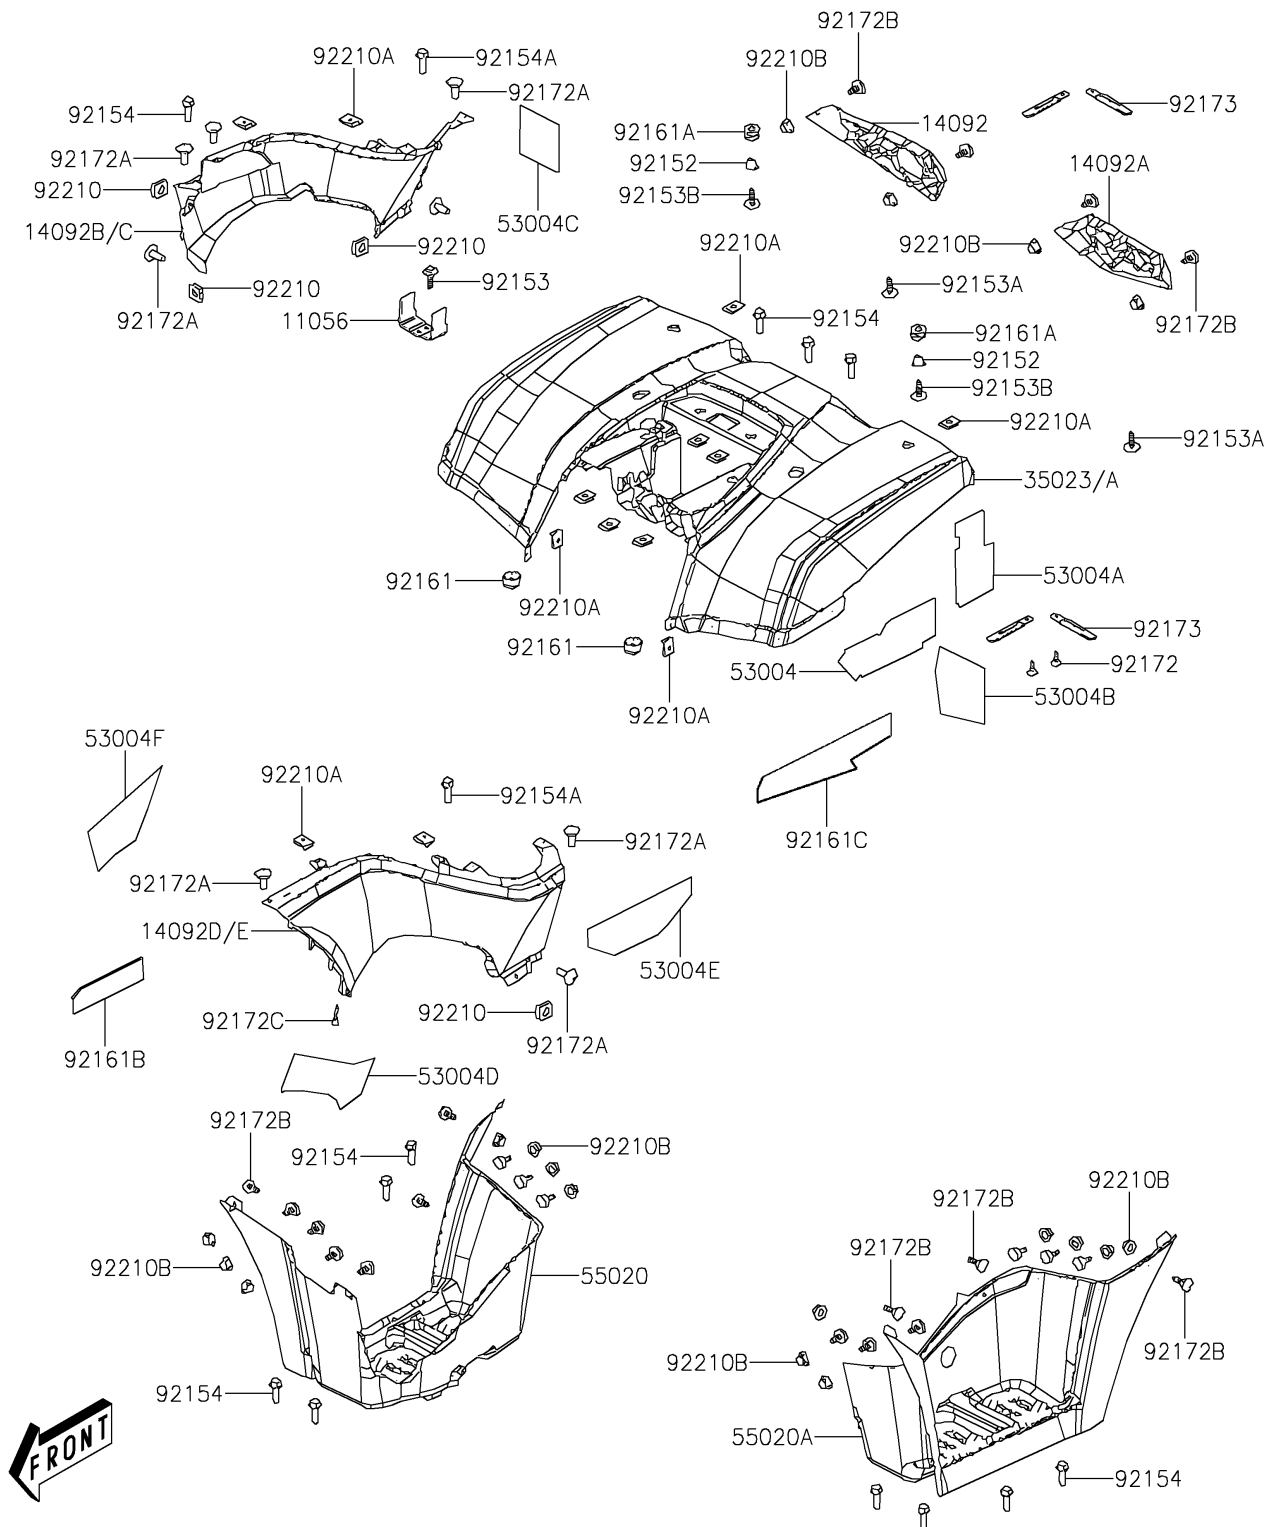

2026 BRUTE FORCE® 300

PARTS DIAGRAM

Rear Fender(s)

F2172

2026 BRUTE FORCE® 300

Kawasaki

Let the Good Times Roll®

PARTS LIST

Rear Fender(s)

ITEM NAME	PART NUMBER	QUANTITY
BRACKET,IGNITION SWITCH (Ref # 11056)	11056-Y004	1
COVER,TAIL TAMP,RH,S.BLACK (Ref # 14092)	14092-Y013-933	1
COVER,TAIL TAMP,LH,S.BLACK (Ref # 14092A)	14092-Y014-933	1
COVER,SIDE,RH,F.RED (Ref # 14092B)	14092-Y015-947	1
COVER,SIDE,RH,G.BLUE (Ref # 14092C)	14092-Y015-984	1
COVER,SIDE,LH,F.RED (Ref # 14092D)	14092-Y016-947	1
COVER,SIDE,LH,G.BLUE (Ref # 14092E)	14092-Y016-984	1
FENDER-REAR,F.RED (Ref # 35023)	35023-Y002-947	1
FENDER-REAR,G.BLUE (Ref # 35023A)	35023-Y002-984	1
MAT,LH,LWR (Ref # 53004)	53004-Y001	1
MAT,LH,UPP (Ref # 53004A)	53004-Y002	1
MAT,RR (Ref # 53004B)	53004-Y003	1
MAT,RR (Ref # 53004C)	53004-Y004	1
MAT,LH (Ref # 53004D)	53004-Y005	1
MAT,LH (Ref # 53004E)	53004-Y006	1
MAT,FRONT,LH (Ref # 53004F)	53004-Y007	1
GUARD,FOOTREST,RH,S.BLACK (Ref # 55020)	55020-Y005-933	1
GUARD,FOOTREST,LH,S.BLACK (Ref # 55020A)	55020-Y006-933	1
COLLAR (Ref # 92152)	92152-Y018	2
BOLT,FLANGED,5X12 (Ref # 92153)	92153-1991	1
BOLT,5X16 (Ref # 92153A)	92153-Y013	2
BOLT,6X20 (Ref # 92153B)	92153-Y019	2
BOLT,FLANGE,6MM (Ref # 92154)	92154-Y023	12
BOLT,6X16 (Ref # 92154A)	92154-Y054	2
DAMPER (Ref # 92161)	92161-Y005	2
DAMPER (Ref # 92161A)	92161-Y011	2
DAMPER,FUEL TANK GUARD (Ref # 92161B)	92161-Y019	1
DAMPER,RR FENDER (Ref # 92161C)	92161-Y069	1
SCREW,4X12 (Ref # 92172)	92172-Y019	2

2026 BRUTE FORCE® 300

PARTS LIST

Rear Fender(s)

ITEM NAME	PART NUMBER	QUANTITY
SCREW,5X16 (Ref # 92172A)	92172-Y039	8
SCREW,6X20 (Ref # 92172B)	92172-Y041	23
SCREW,5MM (Ref # 92172C)	92172-Y043	1
CLAMP,2X70 (Ref # 92173)	92173-Y011	4
NUT,6MM (Ref # 92210)	92210-Y011	4
NUT,5MM (Ref # 92210A)	92210-Y016	13
NUT (Ref # 92210B)	92210-Y031	18