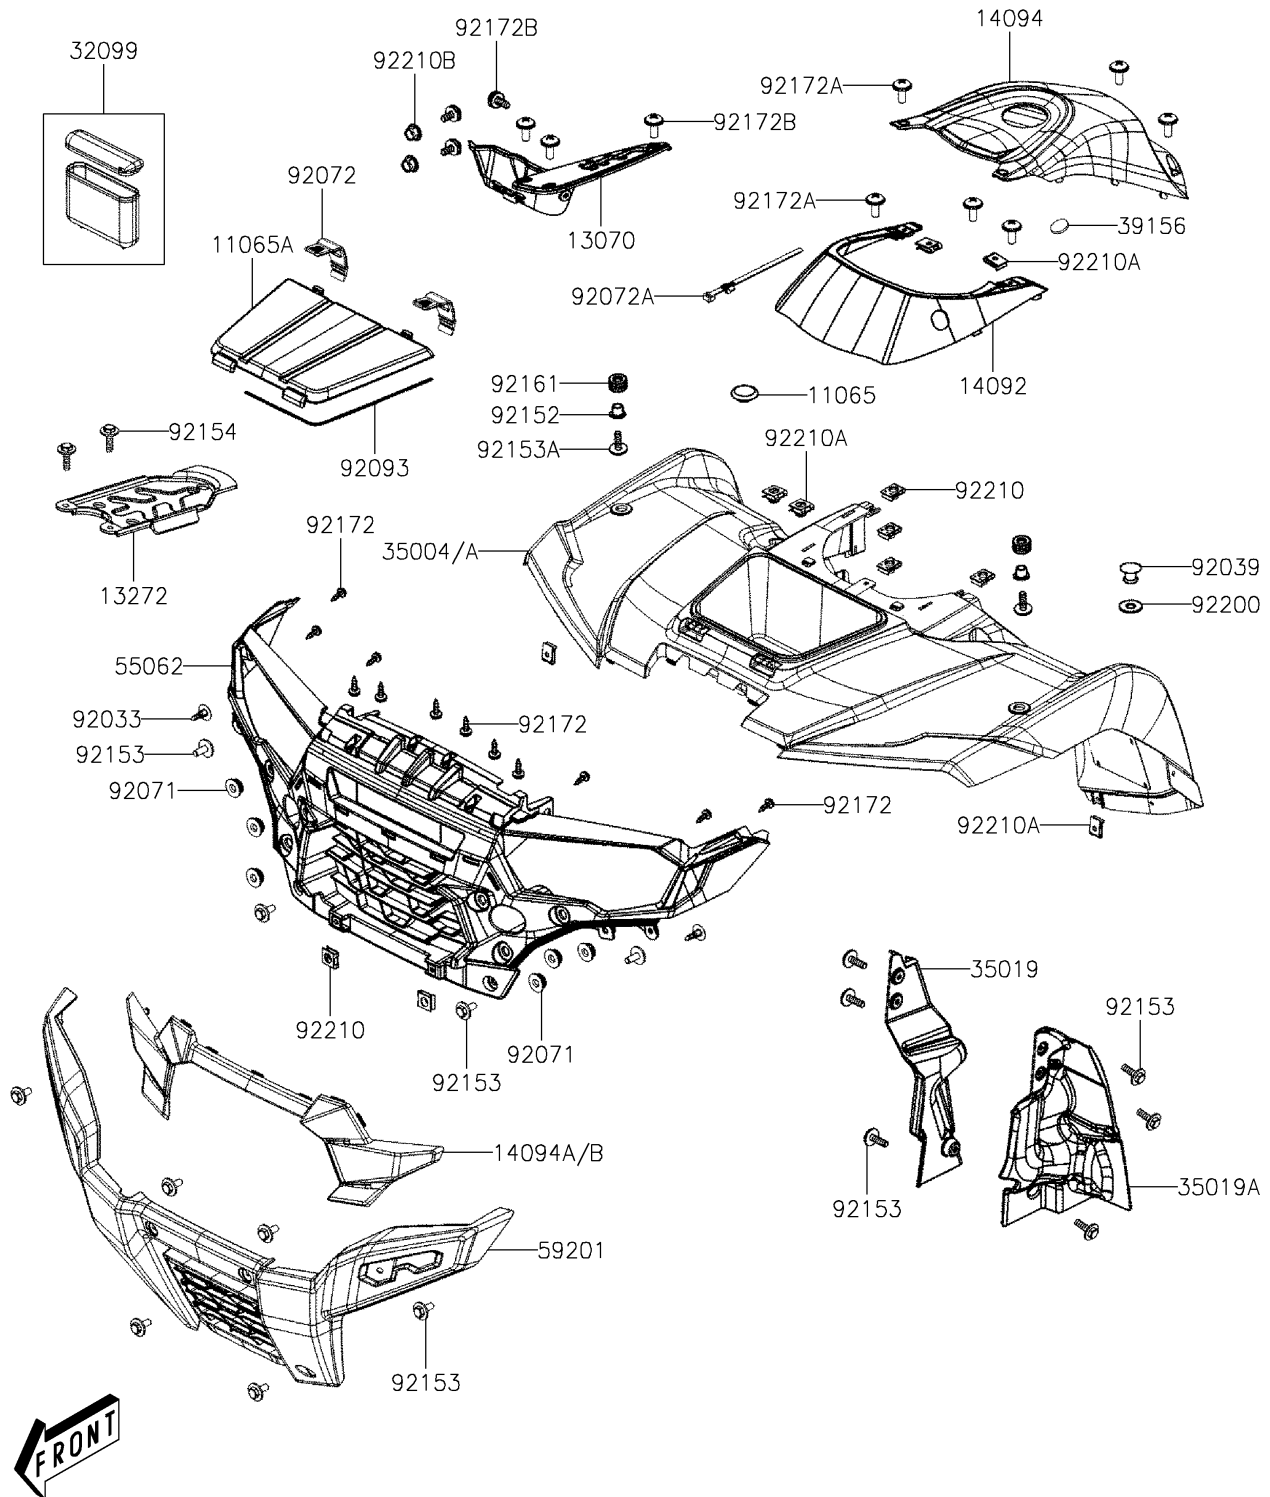

2026 BRUTE FORCE® 300

PARTS DIAGRAM

Front Fender(s)

F2171

2026 BRUTE FORCE® 300

PARTS LIST

Front Fender(s)

ITEM NAME	PART NUMBER	QUANTITY
CAP,TOOL BOX (Ref # 11065)	11065-Y009	1
CAP,STORAGE BOX,S.BLACK (Ref # 11065A)	11065-Y010-933	1
GUIDE,COVER SHIFT LEVER,BLACK (Ref # 13070)	13070-Y003-933	1
PLATE,S.BLACK (Ref # 13272)	13272-Y010-933	1
COVER,FRONT FENDER,S.BLACK (Ref # 14092)	14092-Y009-933	1
COVER,FUEL TANK,S.BLACK (Ref # 14094)	14094-Y022-933	1
COVER,FR GRILLE,F.RED (Ref # 14094A)	14094-Y025-947	1
COVER,FR GRILLE,G.BLUE (Ref # 14094B)	14094-Y025-984	1
CASE,OWNERS MANUAL (Ref # 32099)	32099-Y006	1
FENDER-FRONT,F.RED (Ref # 35004)	35004-Y016-947	1
FENDER-FRONT,G.BLUE (Ref # 35004A)	35004-Y016-984	1
FLAP,RH,S.BLACK (Ref # 35019)	35019-Y001-933	1
FLAP,LH,S.BLACK (Ref # 35019A)	35019-Y002-933	1
PAD,SIDE COVER (Ref # 39156)	39156-Y002	1
COVER-HEAD LAMP,S.BLACK (Ref # 55062)	55062-Y002-933	1
BUMPER,FR,S.BLACK (Ref # 59201)	59201-Y004-933	1
RIVET (Ref # 92033)	92033-Y010	2
RIVET,3.2X9.8 (Ref # 92039)	92039-Y001	6
GROMMET (Ref # 92071)	92071-Y005	6
BAND,CAP STORAGE BOX (Ref # 92072)	92072-Y006	2
BAND (Ref # 92072A)	92072-Y007	1
SEAL (Ref # 92093)	92093-Y012	1
COLLAR (Ref # 92152)	92152-Y018	2
BOLT,6X16 (Ref # 92153)	92153-Y018	16
BOLT,6X20 (Ref # 92153A)	92153-Y019	2
BOLT,FLANGE,6MM (Ref # 92154)	92154-Y023	2
DAMPER (Ref # 92161)	92161-Y011	2
SCREW,TAPPING,5X12 (Ref # 92172)	92172-Y038	12
SCREW,5X16 (Ref # 92172A)	92172-Y039	6

2026 BRUTE FORCE® 300

PARTS LIST

Front Fender(s)

ITEM NAME	PART NUMBER	QUANTITY
SCREW,6X20 (Ref # 92172B)	92172-Y041	6
WASHER,3MM (Ref # 92200)	92200-Y017	6
NUT,6MM (Ref # 92210)	92210-Y011	6
NUT,5MM (Ref # 92210A)	92210-Y016	6
NUT (Ref # 92210B)	92210-Y031	2