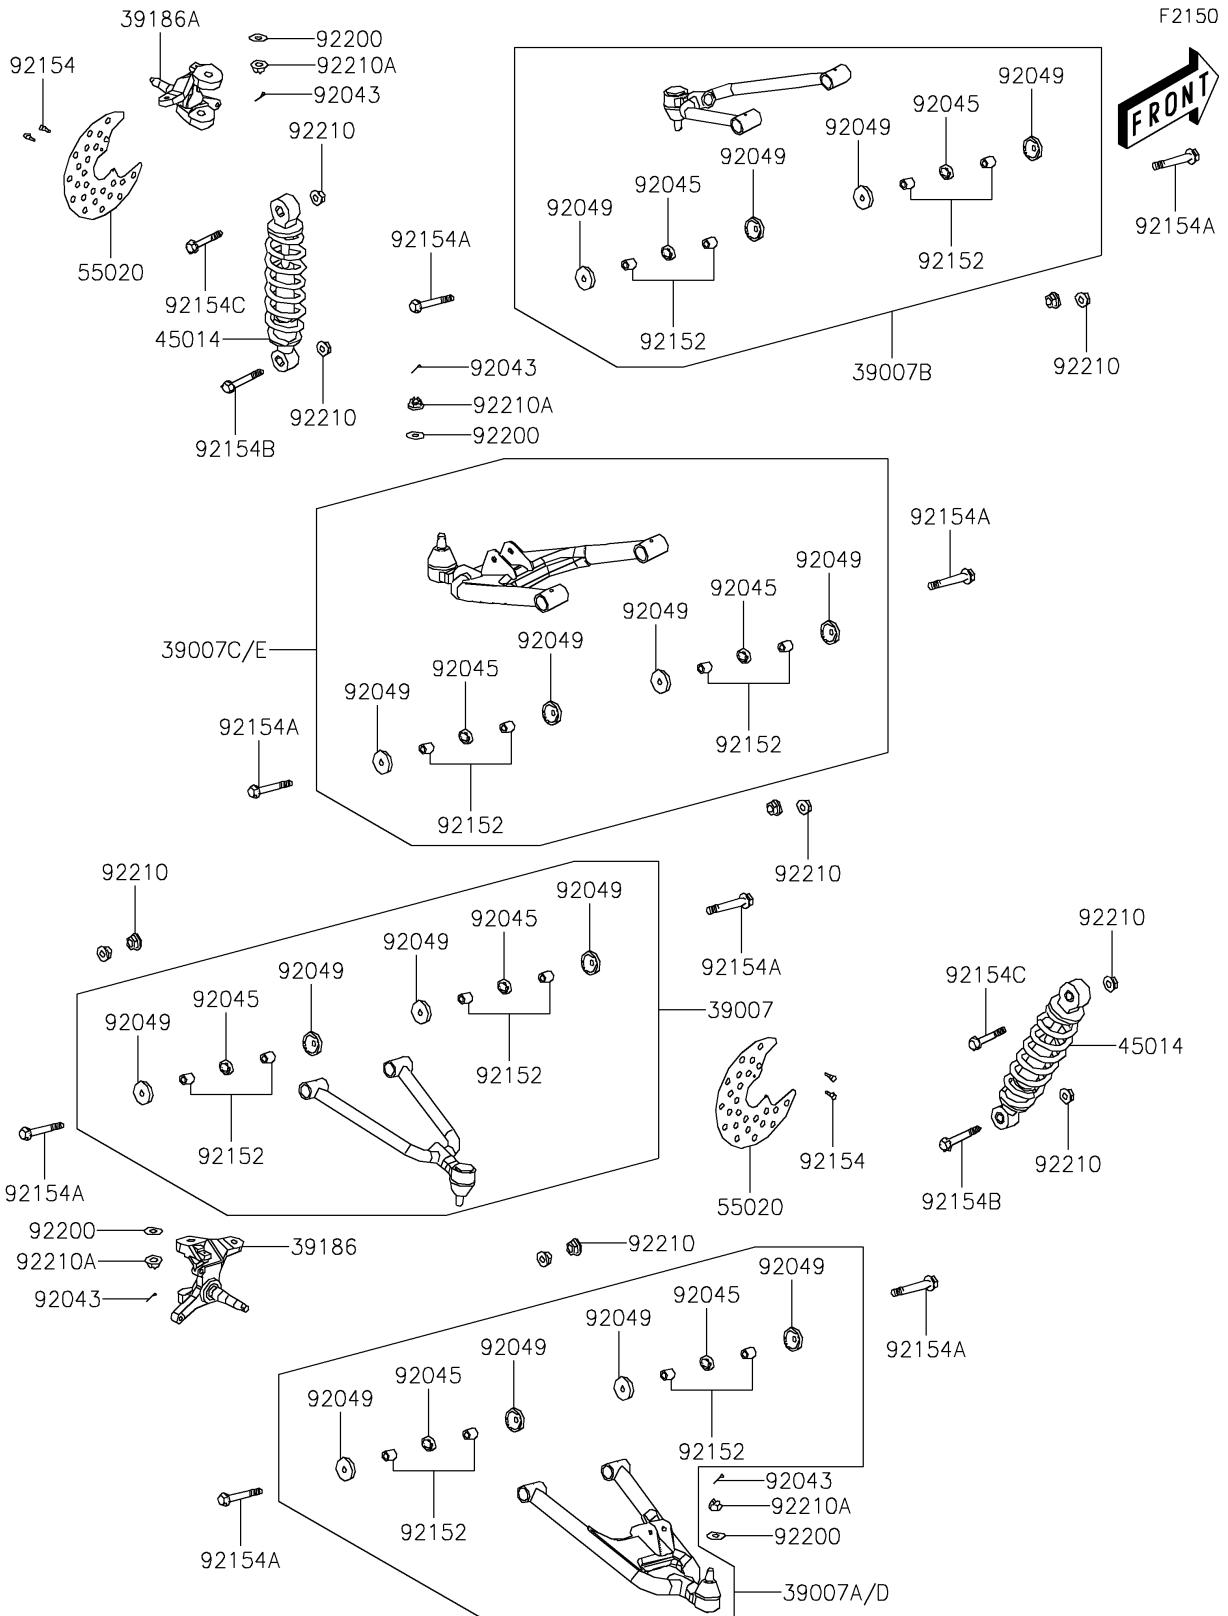

2026 BRUTE FORCE® 300

PARTS DIAGRAM

Suspension

2026 BRUTE FORCE® 300

PARTS LIST

Suspension

ITEM NAME	PART NUMBER	QUANTITY
ARM-SUSP,FR,UPP,RH,BLACK (Ref # 39007)	39007-Y003-945	1
ARM-SUSP,FR,LWR,RH,BLACK (Ref # 39007A)	39007-Y004-945	1
ARM-SUSP,FR,UPP,LH,BLACK (Ref # 39007B)	39007-Y005-945	1
ARM-SUSP,FR,LWR,LH,BLACK (Ref # 39007C)	39007-Y006-945	1
ARM-SUSP,FR,LWR,RH,P.C.BLACK (Ref # 39007D)	39007-Y028-945	1
ARM-SUSP,FR,LWR,LH,P.C.BLACK (Ref # 39007E)	39007-Y029-945	1
KNUCKLE,RH (Ref # 39186)	39186-Y003	1
KNUCKLE,LH (Ref # 39186A)	39186-Y004	1
SHOCKABSORBER,FR,BLACK (Ref # 45014)	45014-Y004-935	2
GUARD,BRAKE DISK (Ref # 55020)	55020-Y007	2
PIN,3X25 (Ref # 92043)	92043-Y009	4
BEARING-BALL,6000 (Ref # 92045)	92045-Y026	8
SEAL-OIL,SEAL-OIL,18X26X4 (Ref # 92049)	92049-Y018	16
COLLAR (Ref # 92152)	92152-Y023	16
BOLT,FLANGE,6X10 (Ref # 92154)	92154-Y038	4
BOLT,FLANGE,10X57 (Ref # 92154A)	92154-Y039	8
BOLT,FLANGE,10X50 (Ref # 92154B)	92154-Y040	2
BOLT,FLANGE,10X40 (Ref # 92154C)	92154-Y041	2
WASHER,12X26X2.3 (Ref # 92200)	92200-Y046	4
NUT,10MM (Ref # 92210)	92210-Y009	12
NUT,12MM (Ref # 92210A)	92210-Y023	4