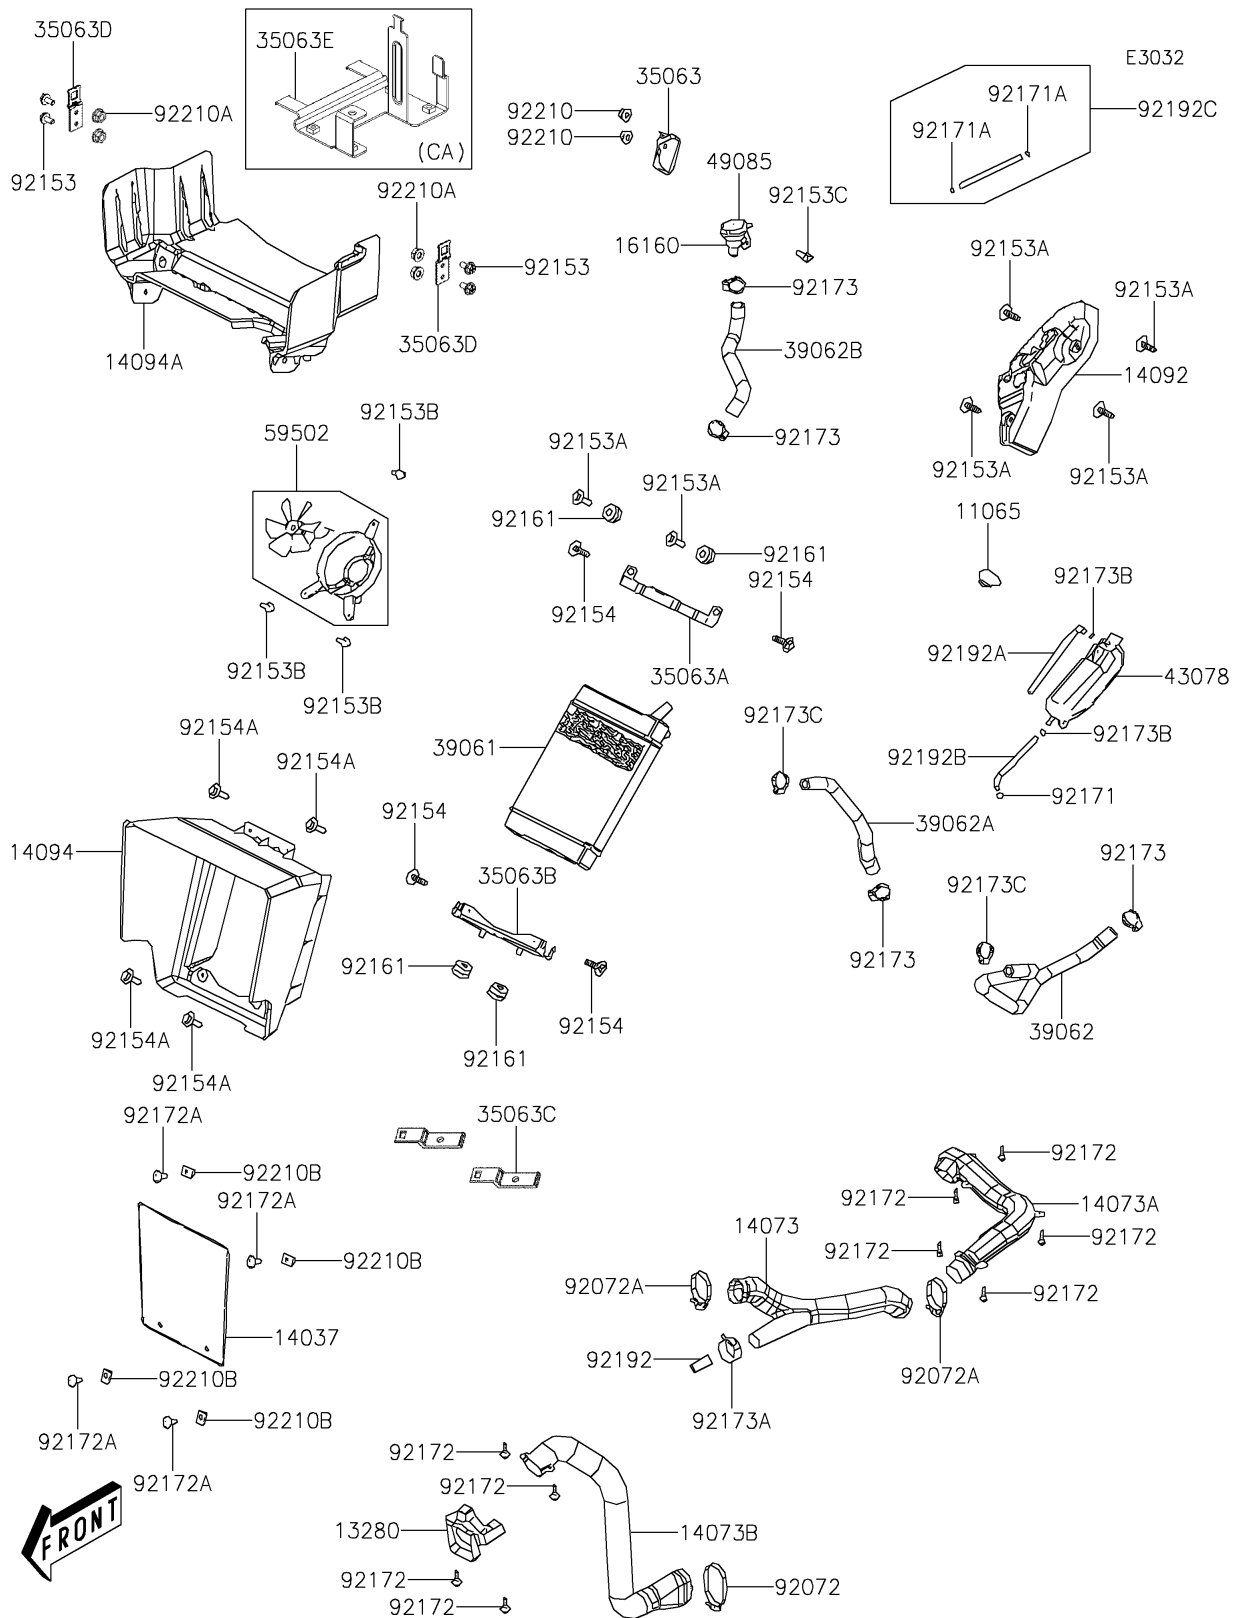

2026 BRUTE FORCE® 300

PARTS DIAGRAM

Radiator

2026 BRUTE FORCE® 300

PARTS LIST

Radiator

| ITEM NAME | PART NUMBER | QUANTITY |
|---|----------------|----------|
| CAP,RESERVE TANK (Ref # 11065) | 11065-Y021 | 1 |
| HOLDER,DUCT (Ref # 13280) | 13280-Y017 | 1 |
| SCREEN (Ref # 14037) | 14037-Y003 | 1 |
| DUCT (Ref # 14073) | 14073-Y004 | 1 |
| DUCT (Ref # 14073A) | 14073-Y006 | 1 |
| DUCT,COVER,LH (Ref # 14073B) | 14073-Y033 | 1 |
| COVER,MASTER CYLINDER (Ref # 14092) | 14092-Y021 | 1 |
| COVER,RADIATOR,S.BLACK (Ref # 14094) | 14094-Y023-933 | 1 |
| COVER,WATERPROOF,S.BLACK (Ref # 14094A) | 14094-Y024-933 | 1 |
| BODY,PRESSURE CAP (Ref # 16160) | 16160-Y003 | 1 |
| STAY,CAP-ASSY (Ref # 35063) | 35063-Y014 | 1 |
| STAY,RADIATOR,UPP (Ref # 35063A) | 35063-Y015 | 1 |
| STAY,RADIATOR,LWR (Ref # 35063B) | 35063-Y016 | 1 |
| STAY,COUPLER (Ref # 35063C) | 35063-Y061 | 2 |
| STAY,RELAY (Ref # 35063D) | 35063-Y062 | 2 |
| STAY,CANISTER (Ref # 35063E) | 35063-Y065 | 1 |
| RADIATOR-ASSY (Ref # 39061) | 39061-Y006 | 1 |
| HOSE-COOLING (Ref # 39062) | 39062-Y002 | 1 |
| HOSE-COOLING (Ref # 39062A) | 39062-Y003 | 1 |
| HOSE-COOLING (Ref # 39062B) | 39062-Y033 | 1 |
| RESERVOIR,TANK (Ref # 43078) | 43078-Y002 | 1 |
| CAP-ASSY-PRESSURE (Ref # 49085) | 49085-Y001 | 1 |
| FAN-ASSY (Ref # 59502) | 59502-Y001 | 1 |
| BAND (Ref # 92072) | 92072-Y009 | 1 |
| BAND (Ref # 92072A) | 92072-Y010 | 2 |
| BOLT,FLANGED,5X12 (Ref # 92153) | 92153-1991 | 4 |
| BOLT,6X16 (Ref # 92153A) | 92153-Y018 | 6 |
| BOLT,6X20 (Ref # 92153B) | 92153-Y019 | 3 |
| BOLT,FLANGE,6X12 (Ref # 92153C) | 92153-Y023 | 1 |