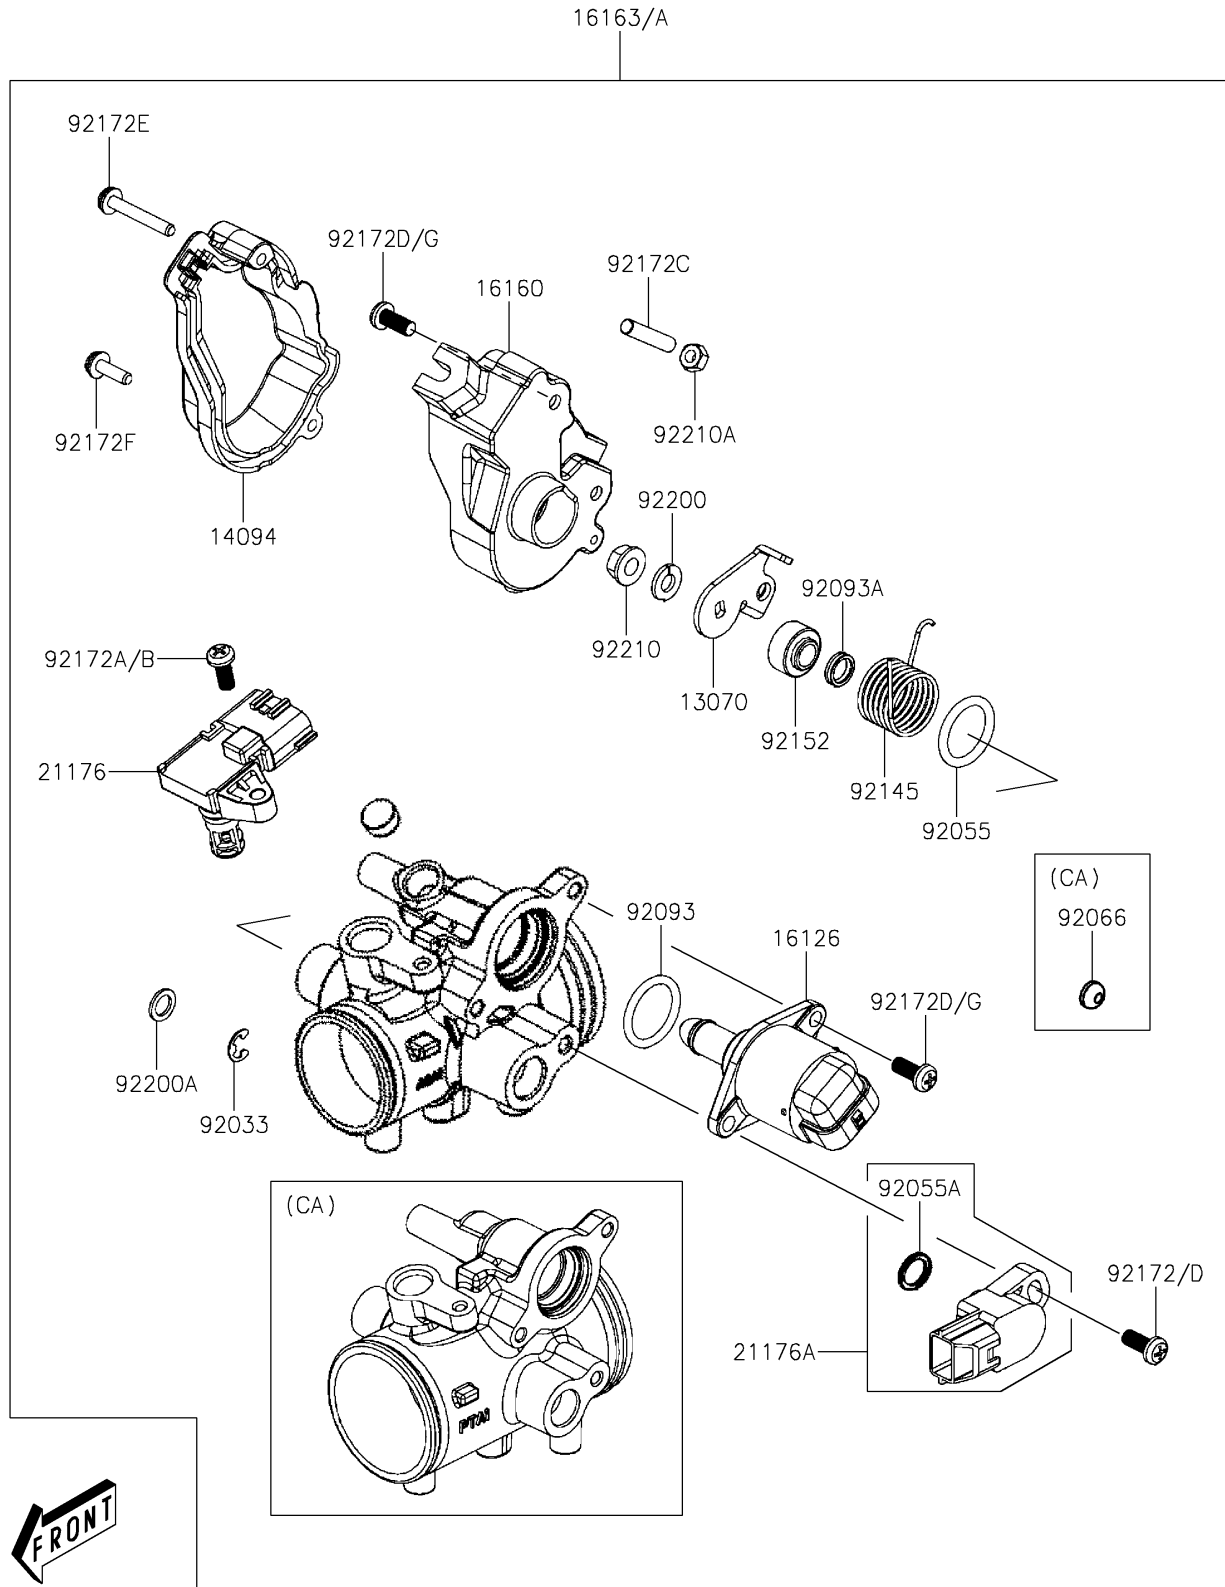

## PARTS DIAGRAM

### Throttle

E1510

## PARTS LIST

### Throttle

ITEM NAME	PART NUMBER	QUANTITY
GUIDE (Ref # 13070)	13070-Y006	1
COVER,WIRE STAY,S.BLACK (Ref # 14094)	14094-Y005-933	1
VALVE,ISC (Ref # 16126)	16126-Y005	1
BODY,WIRE STAY (Ref # 16160)	16160-Y007	1
THROTTLE-ASSY (Ref # 16163)	16163-Y009	1
THROTTLE-ASSY (Ref # 16163A)	16163-Y010	1
SENSOR,PRESSURE (Ref # 21176)	21176-Y012	1
SENSOR,THROTTLE POSITION (Ref # 21176A)	21176-Y013	1
RING-SNAP,TYPE E (Ref # 92033)	92033-Y061	1
RING-O (Ref # 92055)	92055-Y077	1
RING-O,TPS (Ref # 92055A)	92055-Y082	1
PLUG (Ref # 92066)	92066-Y008	1
SEAL (Ref # 92093)	92093-Y030	1
SEAL (Ref # 92093A)	92093-Y050	1
SPRING (Ref # 92145)	92145-Y076	1
COLLAR (Ref # 92152)	92152-Y079	1
SCREW,5X16 (Ref # 92172)	92172-Y084	1
SCREW,TAPPING,4X12 (Ref # 92172A)	92172-Y085	1
SCREW,PAN,4X12 (Ref # 92172B)	92172-Y086	1
SCREW,PILOT (Ref # 92172C)	92172-Y093	1
SCREW,PAN,5X12 (Ref # 92172D)	92172-Y096	5
SCREW,4X30 (Ref # 92172E)	92172-Y110	1
SCREW,4X16 (Ref # 92172F)	92172-Y111	1
SCREW,5X12 (Ref # 92172G)	92172-Y112	4
WASHER,6MM (Ref # 92200)	92200-Y042	1
WASHER (Ref # 92200A)	92200-Y108	1
NUT,6MM (Ref # 92210)	92210-Y027	1
NUT,HEX,5MM (Ref # 92210A)	92210-Y113	1