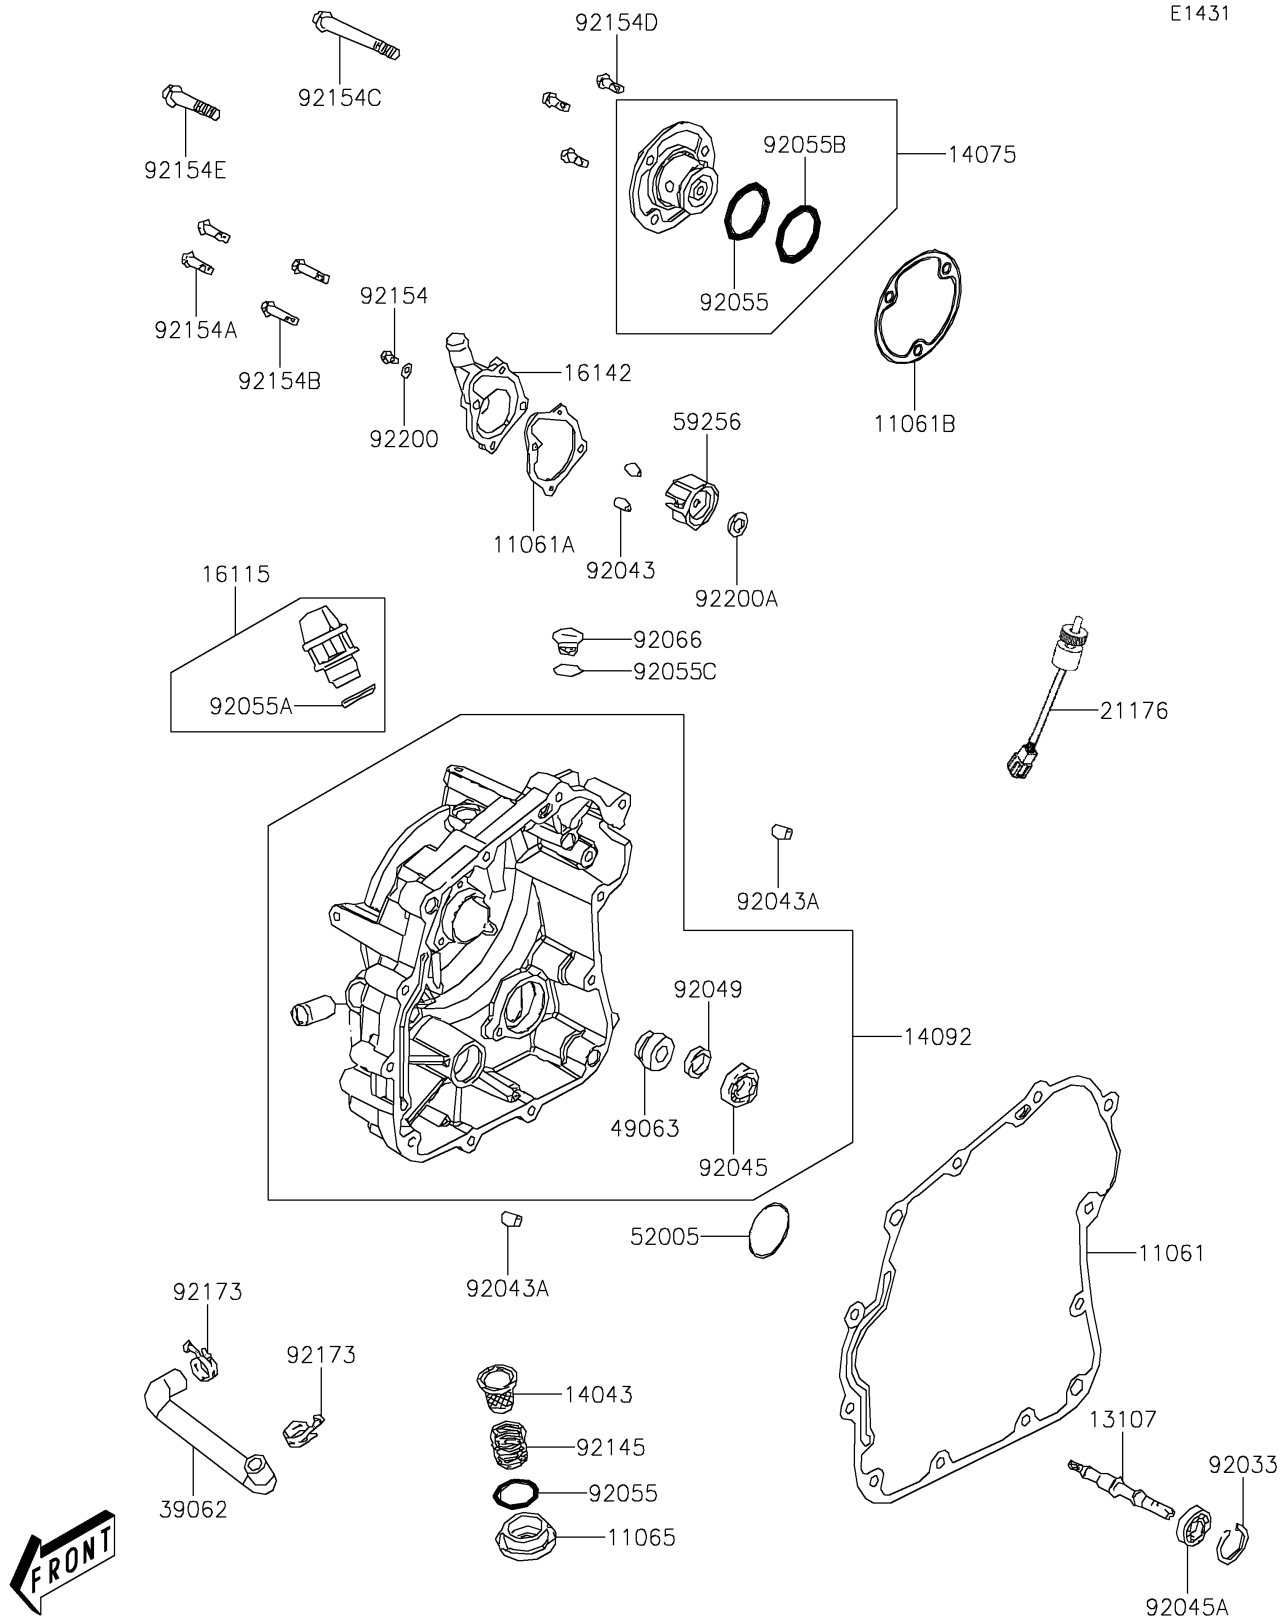

2026 BRUTE FORCE® 300

PARTS DIAGRAM

Engine Cover(s)

E1431

2026 BRUTE FORCE® 300

PARTS LIST

Engine Cover(s)

ITEM NAME	PART NUMBER	QUANTITY
GASKET,CRANK CASE COVER,RH (Ref # 11061)	11061-Y028	1
GASKET,WATER PUMP COVER (Ref # 11061A)	11061-Y029	1
GASKET,CRANK CASE COVER CAP (Ref # 11061B)	11061-Y035	1
CAP (Ref # 11065)	11065-Y006	1
SHAFT,WATER PUMP (Ref # 13107)	13107-Y006	1
FILTER,OIL (Ref # 14043)	14043-Y001	1
CAP-ASSY,CRANK CASE COVER,RH (Ref # 14075)	14075-Y001	1
COVER,CRANK CASE,RH (Ref # 14092)	14092-Y007	1
CAP-OIL FILLER (Ref # 16115)	16115-Y002	1
COVER-PUMP,WATER,BLACK (Ref # 16142)	16142-Y001-944	1
SENSOR,SPEED (Ref # 21176)	21176-Y016	1
HOSE-COOLING (Ref # 39062)	39062-Y006	1
SEAL-MECHANICAL (Ref # 49063)	49063-Y004	1
GAUGE,OIL LEVEL (Ref # 52005)	52005-Y002	1
IMPELLER (Ref # 59256)	59256-Y001	1
RING-SNAP,26MM (Ref # 92033)	92033-Y015	1
PIN,8X14 (Ref # 92043)	92043-Y012	2
PIN,10X16 (Ref # 92043A)	92043-Y013	2
BEARING-BALL,6901 (Ref # 92045)	92045-Y017	1
BEARING-BALL,6000 (Ref # 92045A)	92045-Y018	1
SEAL-OIL,12X20X4 (Ref # 92049)	92049-Y011	1
RING-O,30.8MM (Ref # 92055)	92055-Y005	2
RING-O,18X3 (Ref # 92055A)	92055-Y011	1
RING-O,27.4X2.1 (Ref # 92055B)	92055-Y022	1
RING-O,13.8X2.5 (Ref # 92055C)	92055-Y023	1
PLUG,COVER (Ref # 92066)	92066-Y009	1
SPRING (Ref # 92145)	92145-Y005	1
BOLT,FLANGE,6X10 (Ref # 92154)	92154-Y013	1
BOLT,FLANGE,6X22 (Ref # 92154A)	92154-Y067	2

2026 BRUTE FORCE® 300

PARTS LIST

Engine Cover(s)

ITEM NAME	PART NUMBER	QUANTITY
BOLT,FLANGE,6X28 (Ref # 92154B)	92154-Y068	2
BOLT,6X125 (Ref # 92154C)	92154-Y121	8
BOLT,FLANGE,6X16 (Ref # 92154D)	92154-Y134	3
BOLT,FLANGE,6X45 (Ref # 92154E)	92154-Y135	4
CLAMP (Ref # 92173)	92173-Y005	2
WASHER,6MM (Ref # 92200)	92200-Y024	1
WASHER,7.2X13X1.2 (Ref # 92200A)	92200-Y025	1