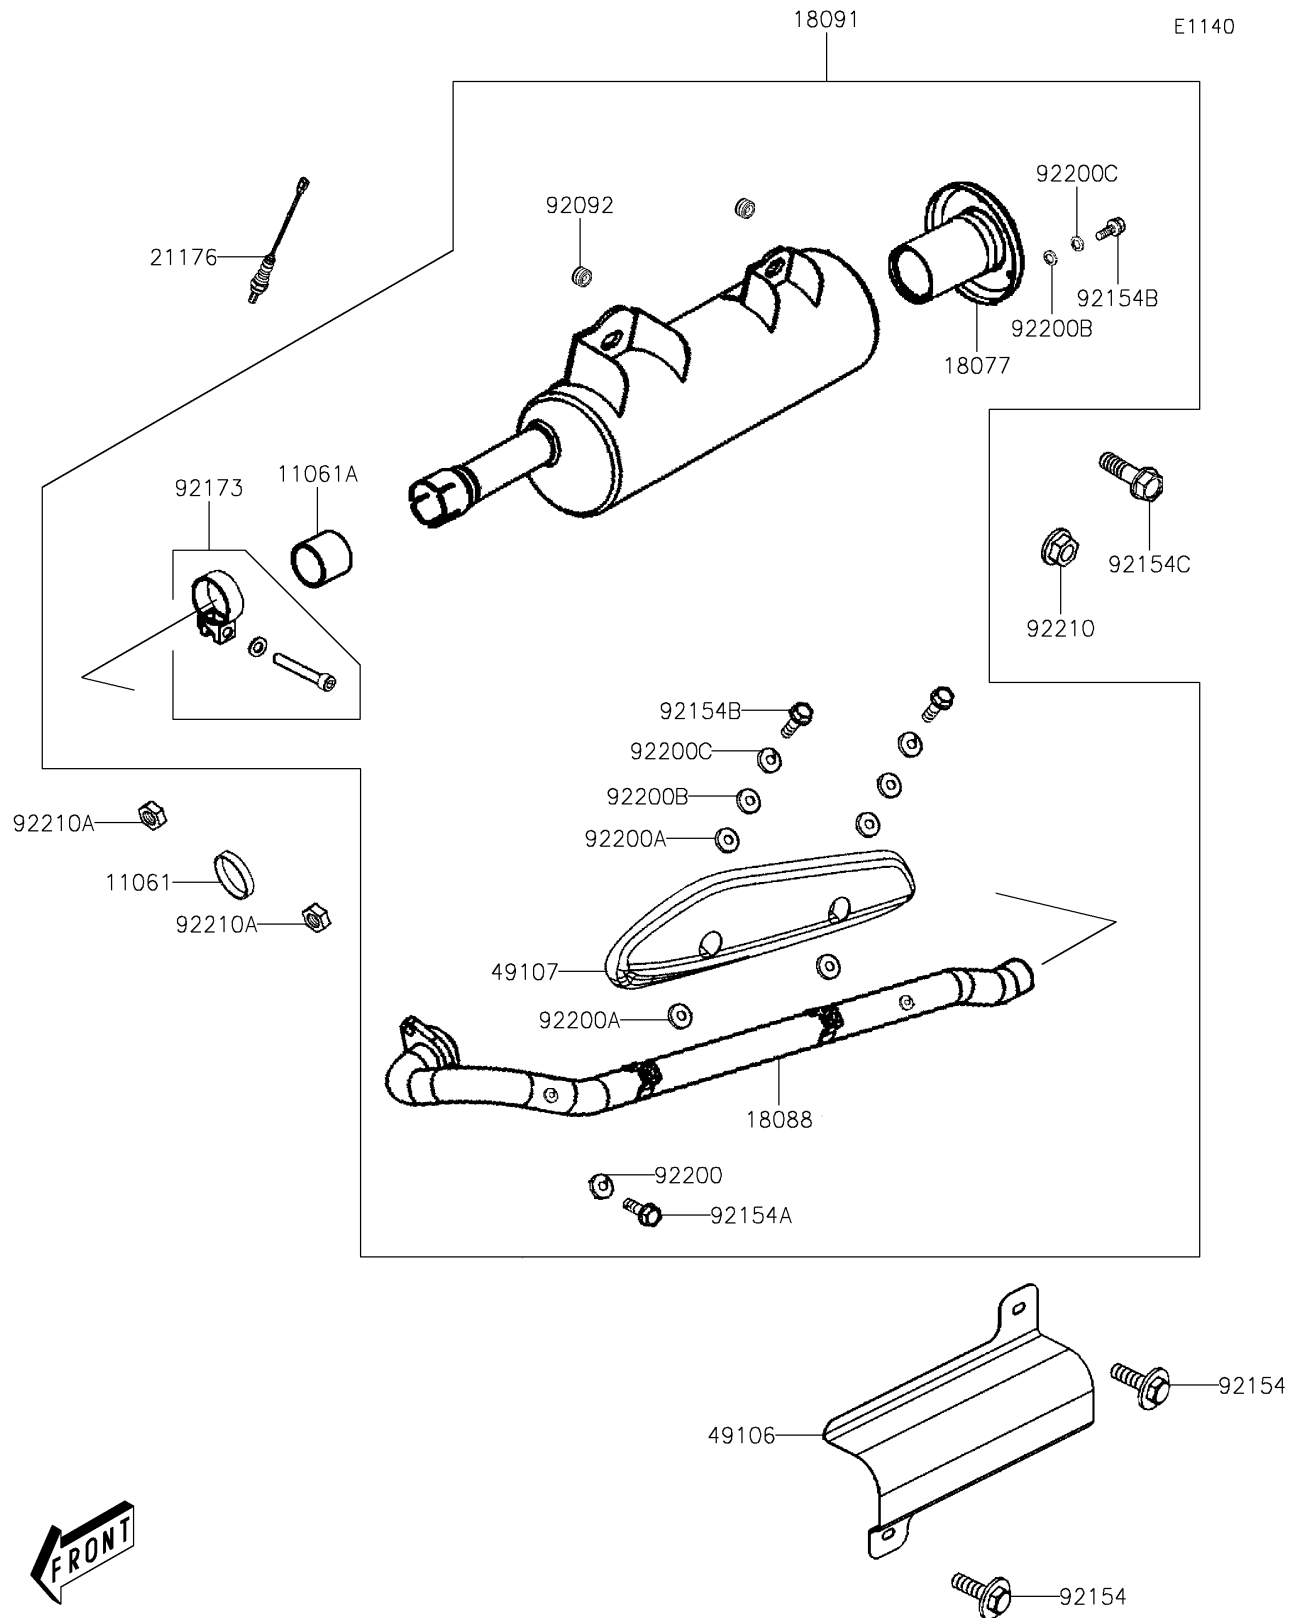

2026 BRUTE FORCE® 300

PARTS DIAGRAM

Muffler(s)

2026 BRUTE FORCE® 300

PARTS LIST

Muffler(s)

ITEM NAME	PART NUMBER	QUANTITY
GASKET,EXHAUST PIPE (Ref # 11061)	11061-Y032	1
GASKET,EXHAUST PIPE CONNECTING (Ref # 11061A)	11061-Y033	1
ARRESTER-SPARK (Ref # 18077)	18077-Y001	1
PIPE-EXHAUST (Ref # 18088)	18088-Y005	1
BODY-COMP-MUFFLER (Ref # 18091)	18091-Y009	1
SENSOR,OXYGEN (Ref # 21176)	21176-Y015	1
COVER-MUFFLER (Ref # 49106)	49106-Y001	1
COVER-EXHAUST PIPE (Ref # 49107)	49107-Y001	1
BUSHING-RUBBER (Ref # 92092)	92092-Y011	2
BOLT,6X12 (Ref # 92154)	92154-Y032	2
BOLT,FLANGE,6X8 (Ref # 92154A)	92154-Y034	1
BOLT,FLANGE,6X12 (Ref # 92154B)	92154-Y035	3
BOLT,FLANGE,8X30 (Ref # 92154C)	92154-Y137	1
CLAMP,MUFFLER (Ref # 92173)	92173-Y021	1
WASHER,6MM (Ref # 92200)	92200-0459	1
WASHER (Ref # 92200A)	92200-Y039	4
WASHER,6MM (Ref # 92200B)	92200-Y040	3
WASHER,6MM (Ref # 92200C)	92200-Y042	3
NUT,8MM (Ref # 92210)	92210-Y028	1
NUT,8MM (Ref # 92210A)	92210-Y075	2