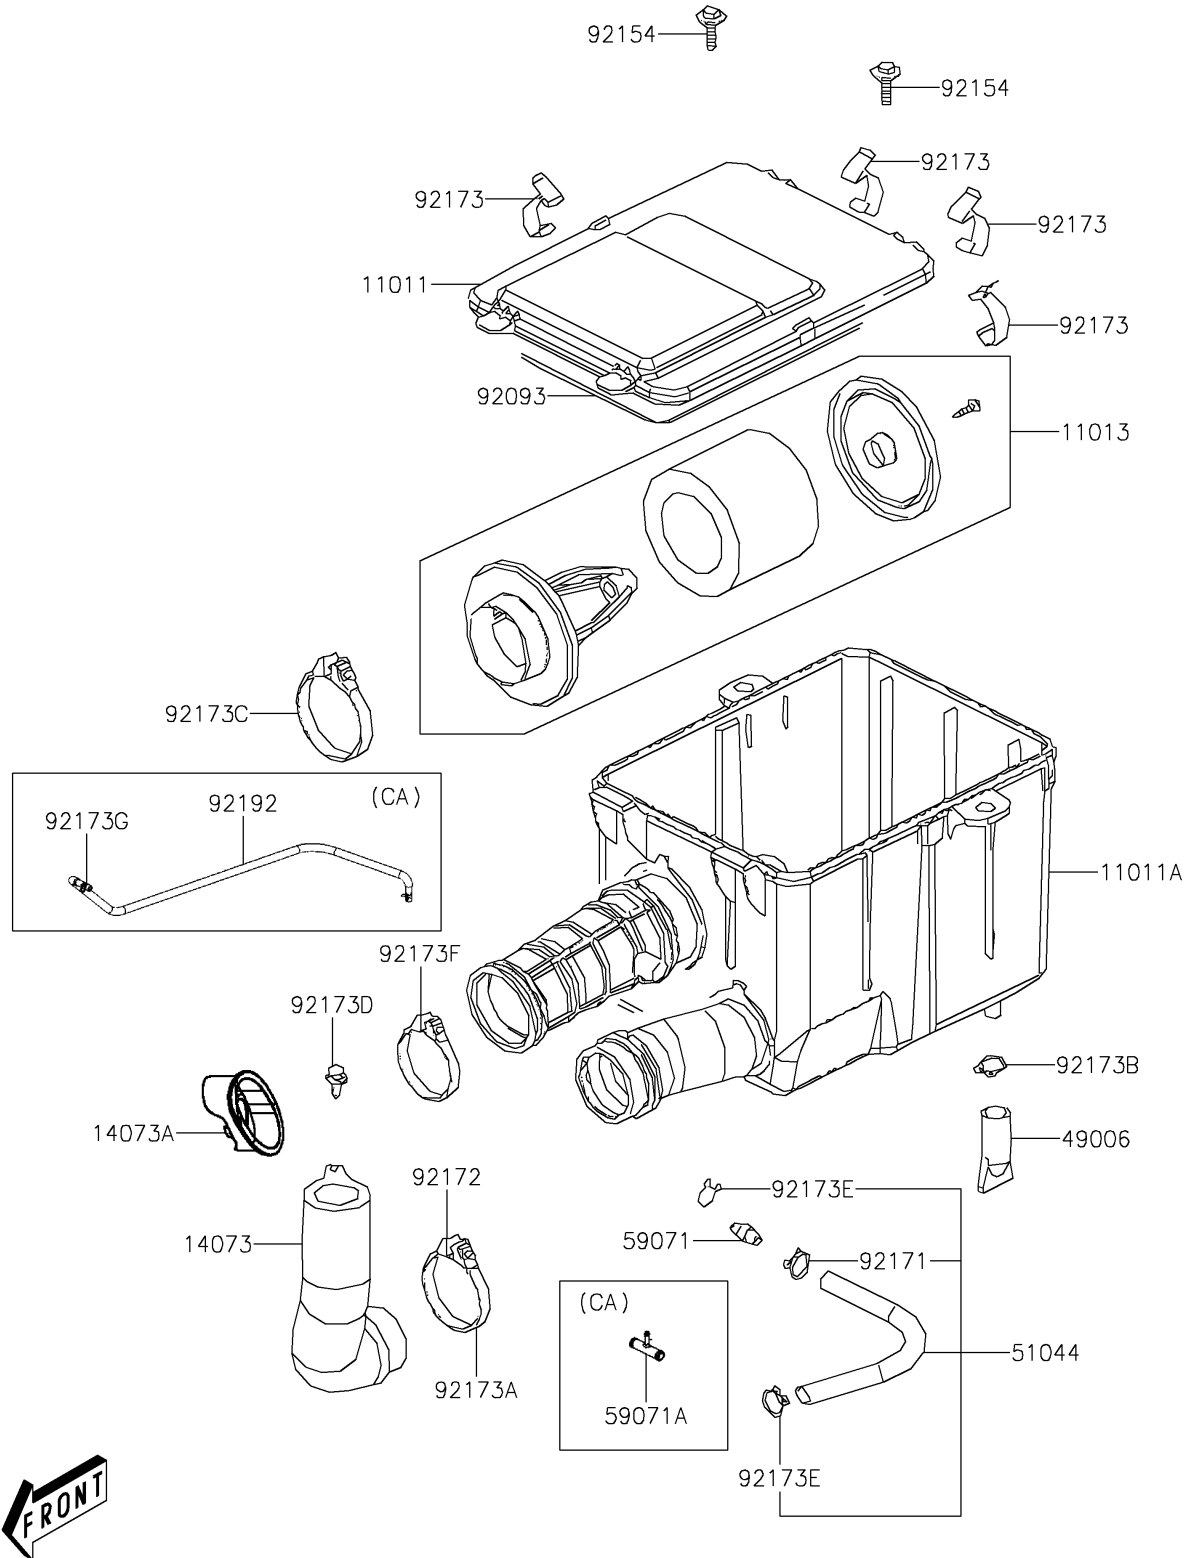

2026 BRUTE FORCE® 300

PARTS DIAGRAM

Air Cleaner

E1130

2026 BRUTE FORCE® 300

PARTS LIST

Air Cleaner

ITEM NAME	PART NUMBER	QUANTITY
CASE-AIR FILTER,UPP (Ref # 11011)	11011-Y005	1
CASE-AIR FILTER (Ref # 11011A)	11011-Y018	1
ELEMENT-AIR FILTER (Ref # 11013)	11013-Y002	1
DUCT,AIR FILTER CASE (Ref # 14073)	14073-Y003	1
DUCT,AIR CLEANER CASE (Ref # 14073A)	14073-Y009	1
BOOT,DRAIN (Ref # 49006)	49006-Y006	1
TUBE-ASSY (Ref # 51044)	51044-Y014	1
JOINT (Ref # 59071)	59071-Y001	1
JOINT,3WAY (Ref # 59071A)	59071-Y014	1
SEAL,AIR FILTER CASE (Ref # 92093)	92093-Y013	1
BOLT,6X12 (Ref # 92154)	92154-Y032	2
CLAMP,14X1.8 (Ref # 92171)	92171-1786	1
SCREW,4X25 (Ref # 92172)	92172-Y044	1
CLAMP,AIR FILTER CASE (Ref # 92173)	92173-Y013	4
CLAMP (Ref # 92173A)	92173-Y014	1
CLAMP (Ref # 92173B)	92173-Y016	1
CLAMP (Ref # 92173C)	92173-Y018	1
CLAMP (Ref # 92173D)	92173-Y019	1
CLAMP (Ref # 92173E)	92173-Y020	2
CLAMP,57MM (Ref # 92173F)	92173-Y109	1
CLAMP,D8 (Ref # 92173G)	92173-Y111	2
TUBE,ASSY,CANISTER-A/C (Ref # 92192)	92192-Y096	1