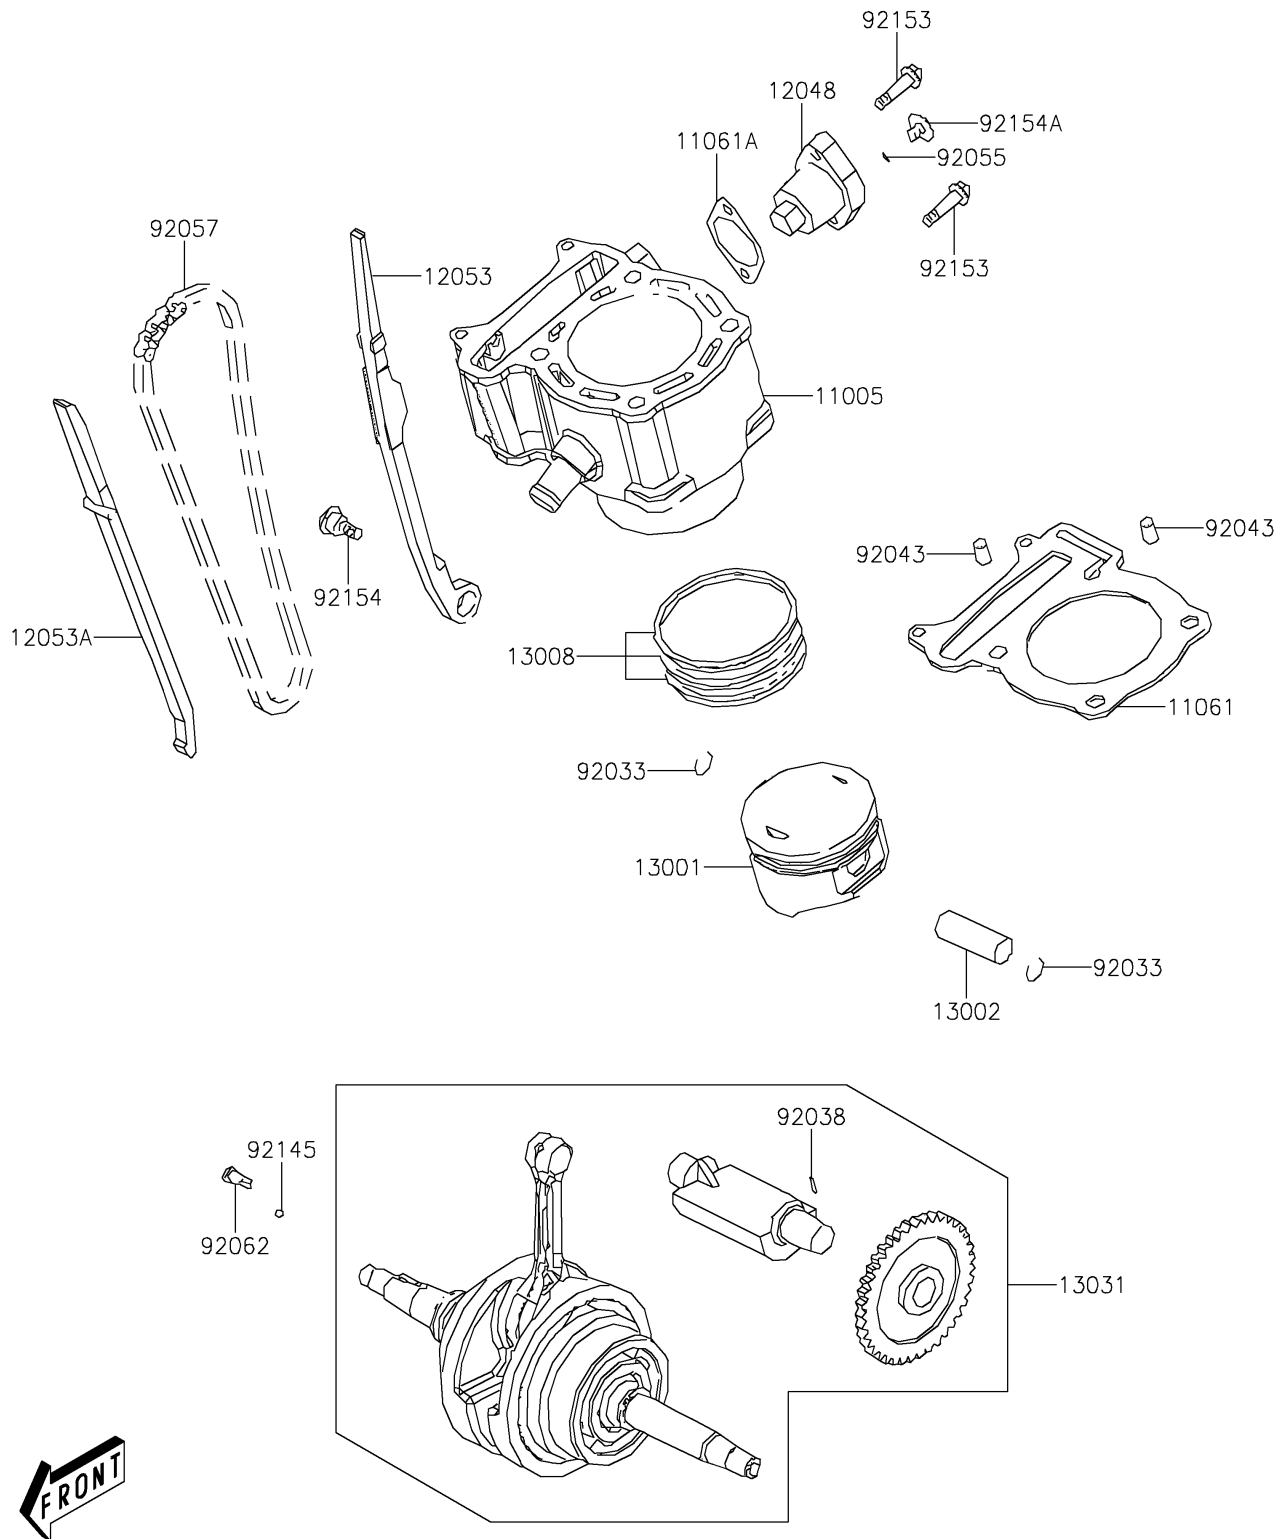

2026 BRUTE FORCE® 300

PARTS DIAGRAM

Cylinder/Piston(s)

E1120

2026 BRUTE FORCE® 300

PARTS LIST

Cylinder/Piston(s)

ITEM NAME	PART NUMBER	QUANTITY
CYLINDER-ENGINE (Ref # 11005)	11005-Y003	1
GASKET,CYLINDER BASE (Ref # 11061)	11061-Y027	1
GASKET,TENSIONER LIFTER (Ref # 11061A)	11061-Y070	1
TENSIONER-ASSY (Ref # 12048)	12048-Y005	1
GUIDE-CHAIN,TENSIONER (Ref # 12053)	12053-Y005	1
GUIDE-CHAIN (Ref # 12053A)	12053-Y006	1
PISTON-ENGINE (Ref # 13001)	13001-Y003	1
PIN-PISTON (Ref # 13002)	13002-Y003	1
RING-SET-PISTON (Ref # 13008)	13008-Y008	1
CRANKSHAFT-COMP (Ref # 13031)	13031-Y003	1
RING-SNAP (Ref # 92033)	92033-Y014	2
KEY,WOODRUFF (Ref # 92038)	92038-Y002	1
PIN,10X16 (Ref # 92043)	92043-Y013	2
RING-O,1.5X9.5 (Ref # 92055)	92055-Y010	1
CHAIN,CAM (Ref # 92057)	92057-Y005	1
NOZZLE (Ref # 92062)	92062-Y001	1
SPRING (Ref # 92145)	92145-Y025	1
BOLT,FLANGE,6X22 (Ref # 92153)	92153-Y003	2
BOLT,TENSIONER (Ref # 92154)	92154-Y011	1
BOLT,6X6 (Ref # 92154A)	92154-Y122	1