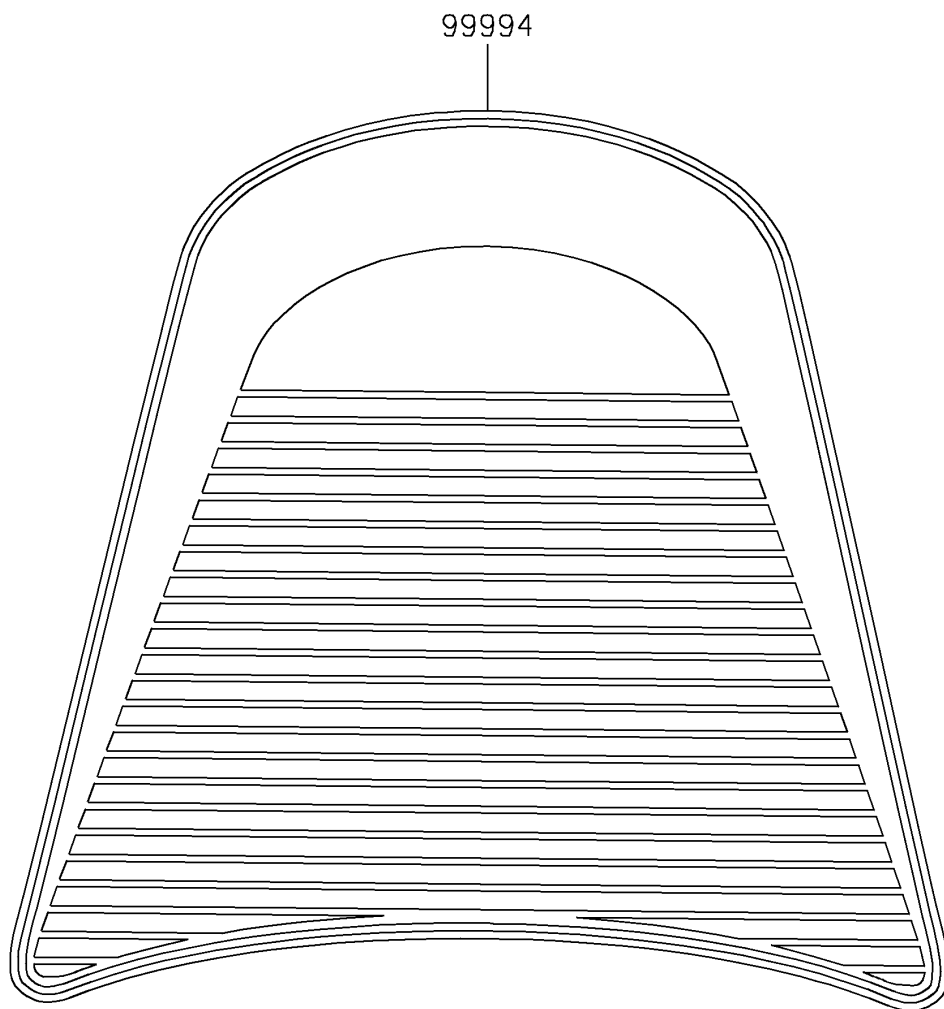

2026 Z900RS SE ABS

PARTS DIAGRAM

Accessory(Tank Pad)

F2910H

2026 Z900RS SE ABS

PARTS LIST

Accessory(Tank Pad)

ITEM NAME

PART NUMBER

QUANTITY
