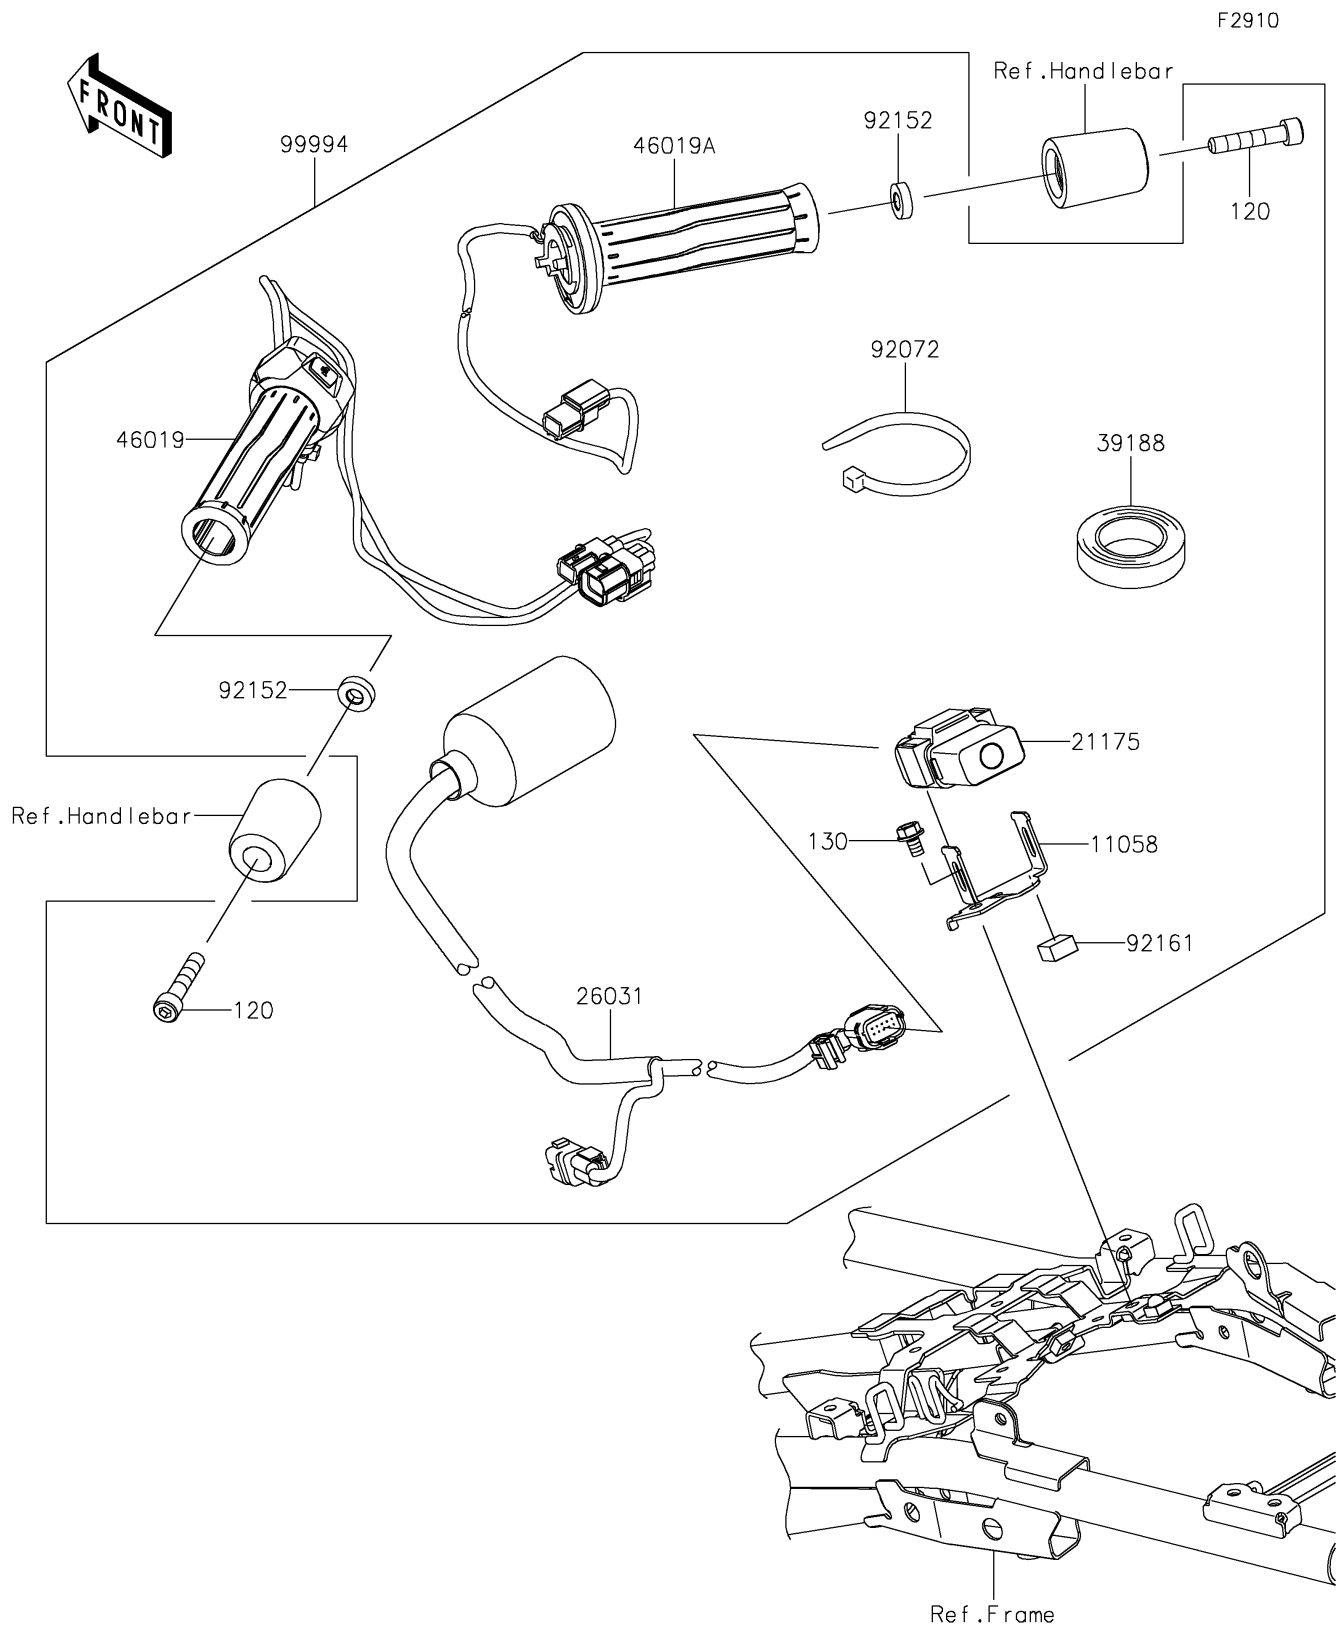

2026 Z900RS SE ABS

PARTS DIAGRAM

Accessory(Grip Heater)

2026 Z900RS SE ABS

PARTS LIST

Accessory(Grip Heater)

ITEM NAME

PART NUMBER

QUANTITY
