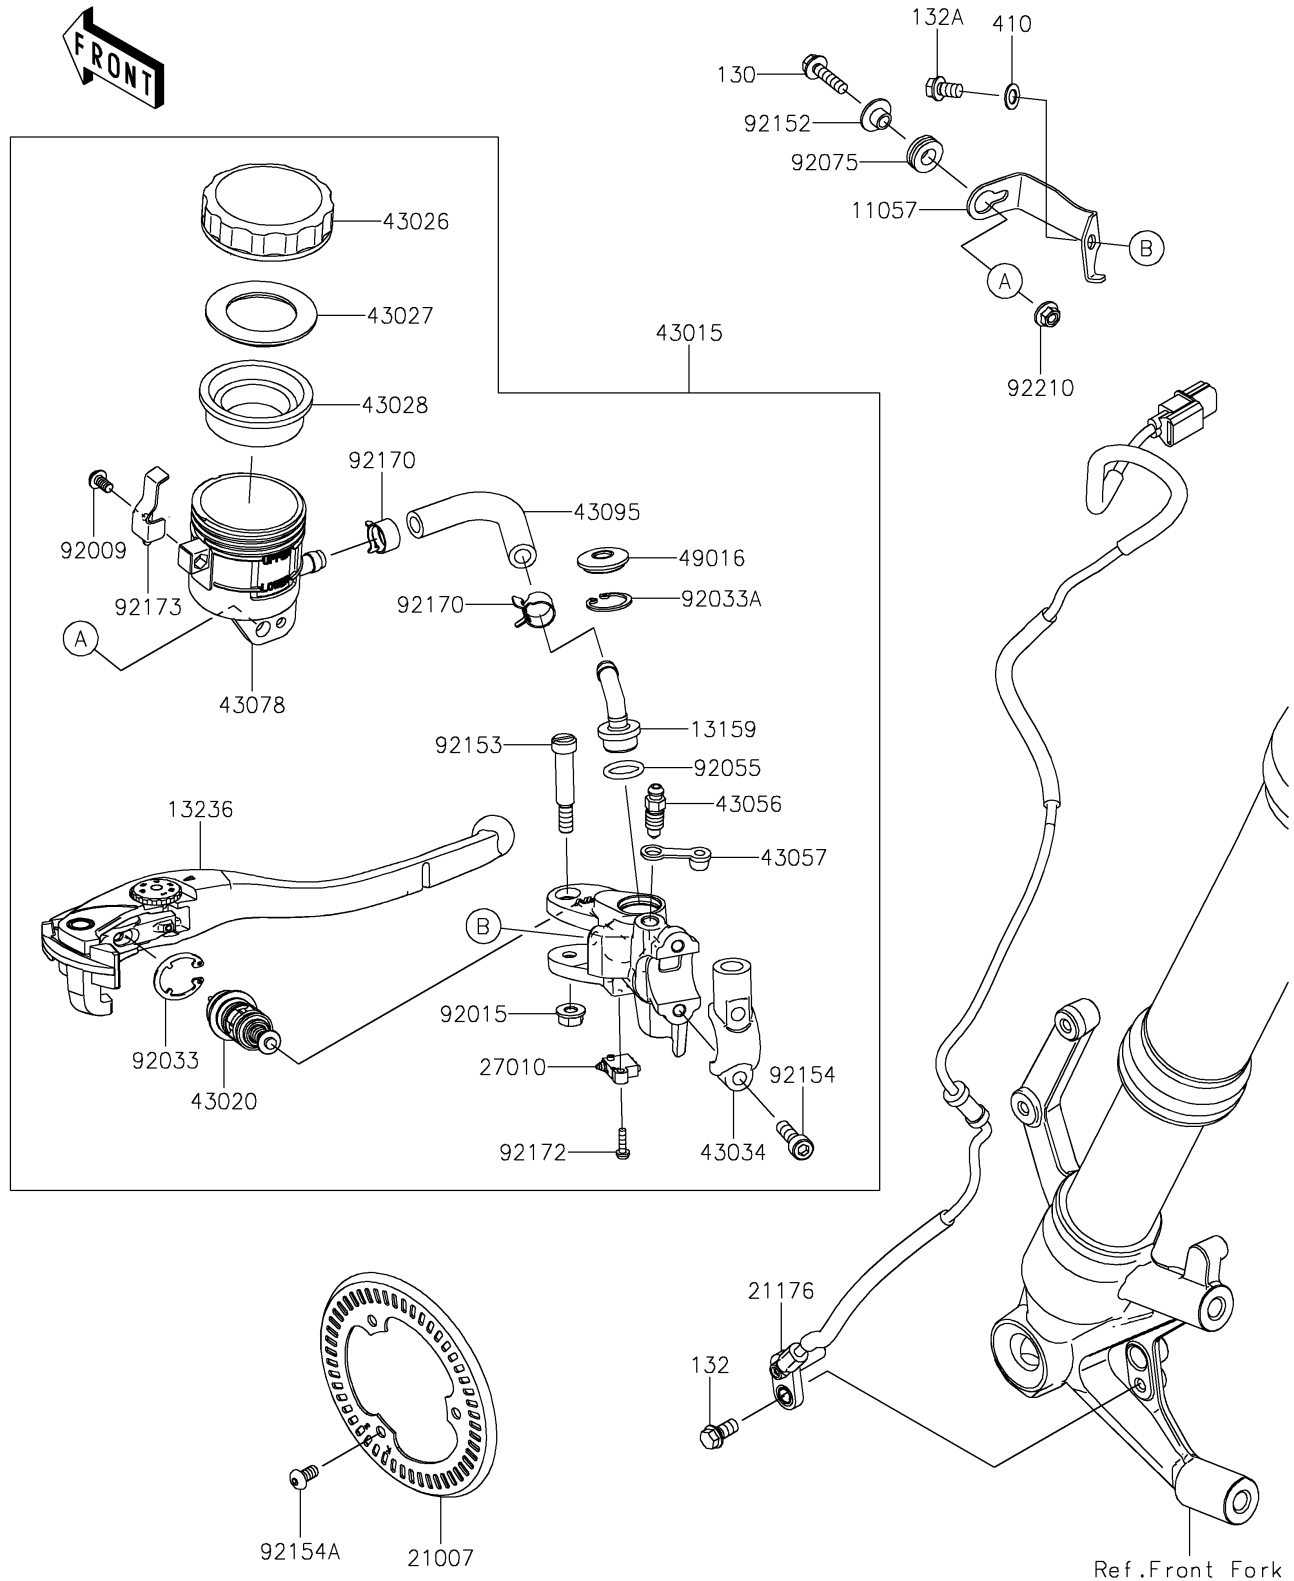

## PARTS DIAGRAM

### Front Master Cylinder

F2291

## PARTS LIST

### Front Master Cylinder

**ITEM NAME**

**PART NUMBER**

**QUANTITY**

---