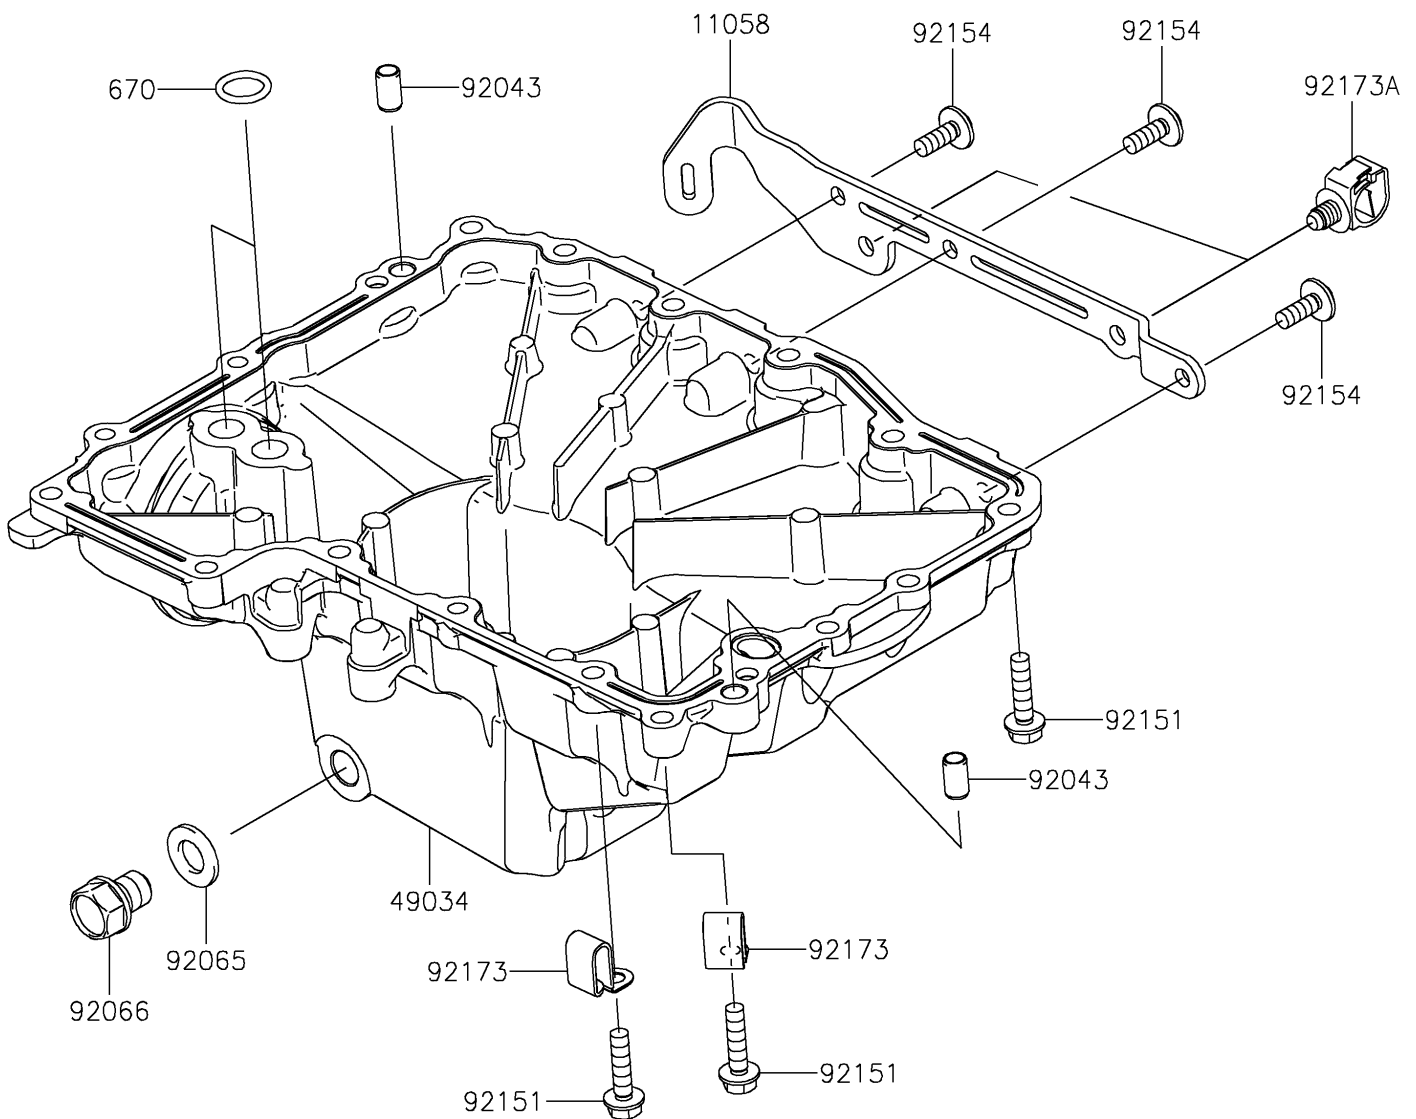

2026 Z900RS SE ABS

PARTS DIAGRAM

Oil Pan

E1434

2026 Z900RS SE ABS

PARTS LIST

Oil Pan

ITEM NAME

PART NUMBER

QUANTITY
