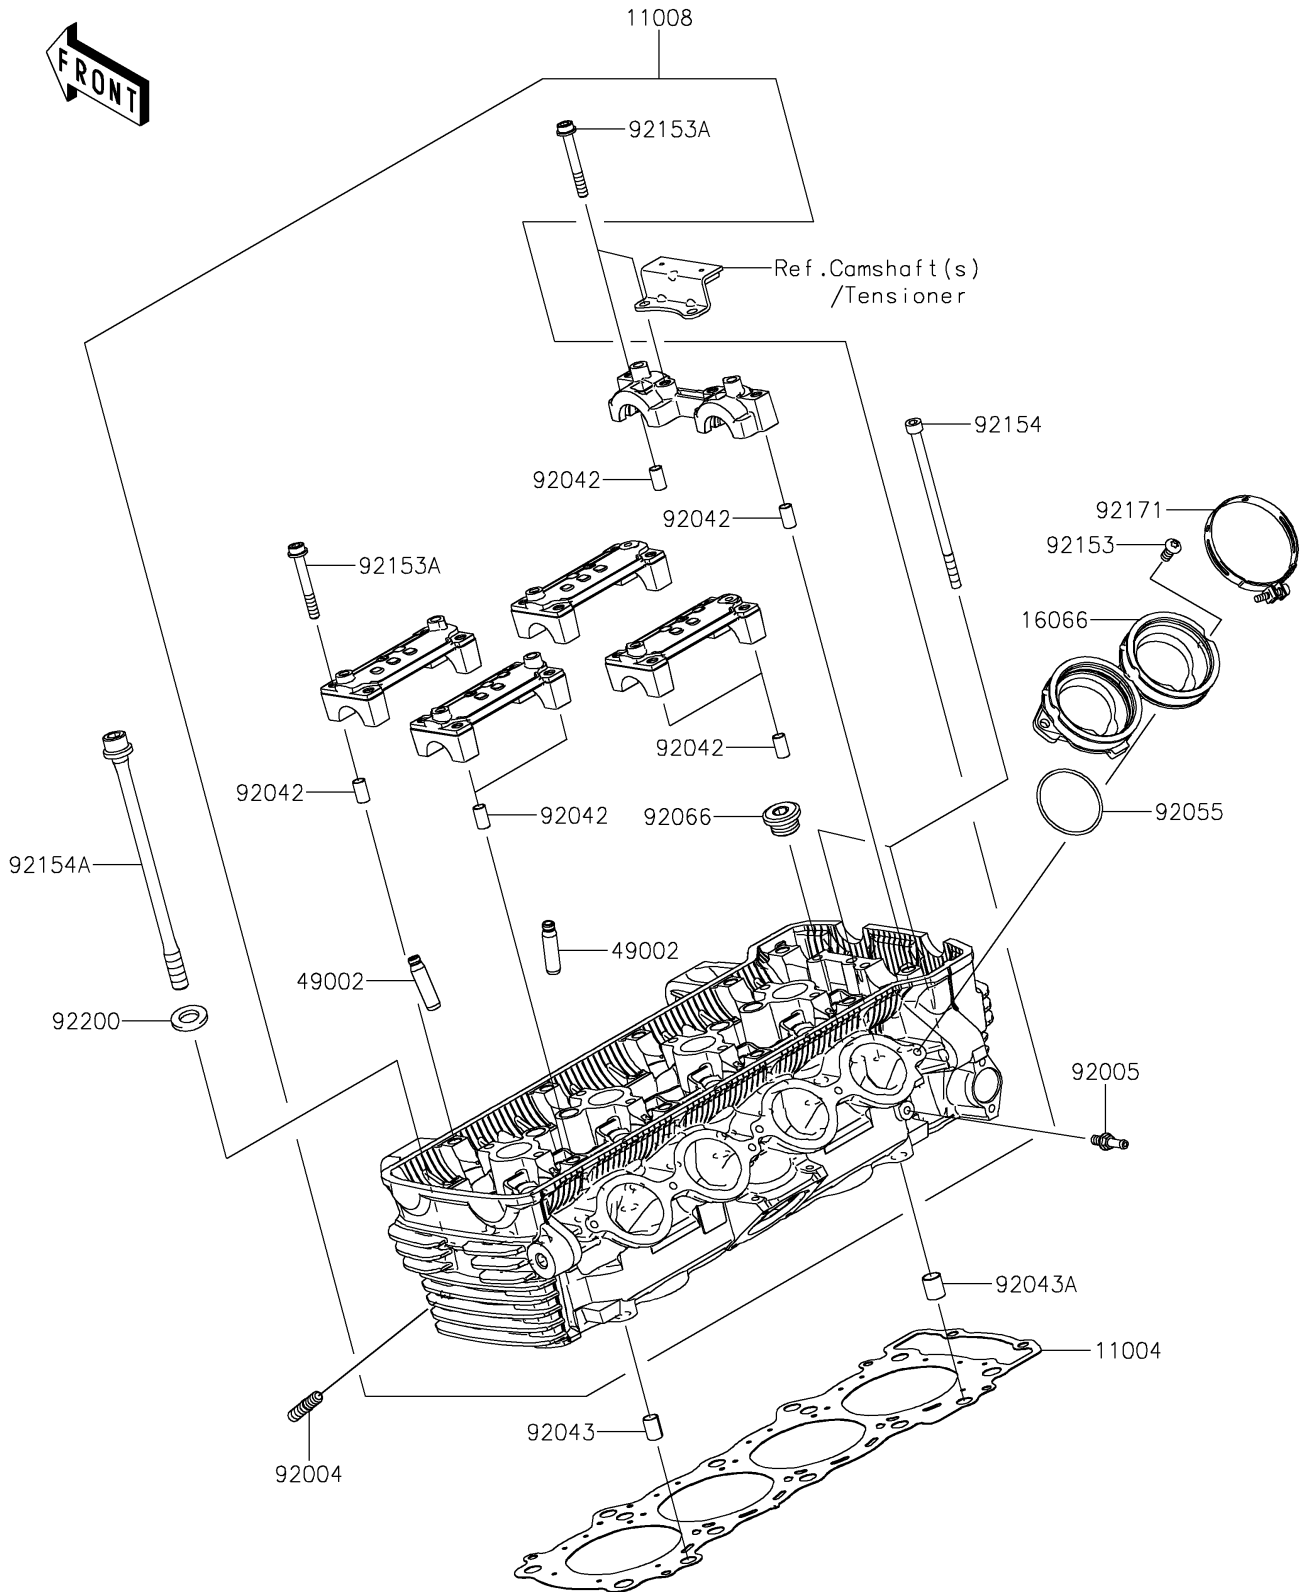

2026 Z900RS SE ABS

PARTS DIAGRAM

Cylinder Head

E1111

2026 Z900RS SE ABS

PARTS LIST

Cylinder Head

ITEM NAME

PART NUMBER

QUANTITY
