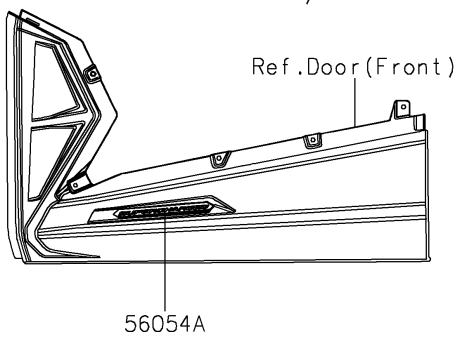

2026 Teryx4 H2

PARTS DIAGRAM

Decals(Green)

F2861A

2026 Teryx4 H2

PARTS LIST

Decals(Green)

ITEM NAME	PART NUMBER	QUANTITY
MARK,HATCH COVER,RIVER (Ref # 56054)	56054-2918	1
MARK,SUPERCHARGED (Ref # 56054A)	56054-4133	2
MARK,SUPERCHARGED INTERCOOLED (Ref # 56054B)	56054-4134	1
MARK,KAWASAKI (Ref # 56054C)	56054-4213	1
MARK,RR FENDER,KAWASAKI (Ref # 56054D)	56054-4366	2
PATTERN,FR DOOR,LH,FR (Ref # 56077)	56077-2722	1
PATTERN,FR DOOR,LH,CNT (Ref # 56077A)	56077-2723	1
PATTERN,FR DOOR,LH,RR (Ref # 56077B)	56077-2724	1
PATTERN,FR DOOR,RH,FR (Ref # 56077C)	56077-2725	1
PATTERN,FR DOOR,RH,CNT (Ref # 56077D)	56077-2726	1
PATTERN,FR DOOR,RH,RR (Ref # 56077E)	56077-2727	1
PATTERN,RR DOOR,LH (Ref # 56077F)	56077-2728	1
PATTERN,RR DOOR,RH (Ref # 56077G)	56077-2729	1
PATTERN,FR DOOR,LH,UPP (Ref # 56077H)	56077-7055	1
PATTERN,FR DOOR,RH,UPP (Ref # 56077I)	56077-7056	1
PATTERN,RR DOOR,LH,LWR (Ref # 56077J)	56077-7057	1
PATTERN,RR DOOR,RH,LWR (Ref # 56077K)	56077-7058	1
PATTERN,RR FENDER,LH (Ref # 56077L)	56077-7059	1
PATTERN,RR FENDER,RH (Ref # 56077M)	56077-7060	1