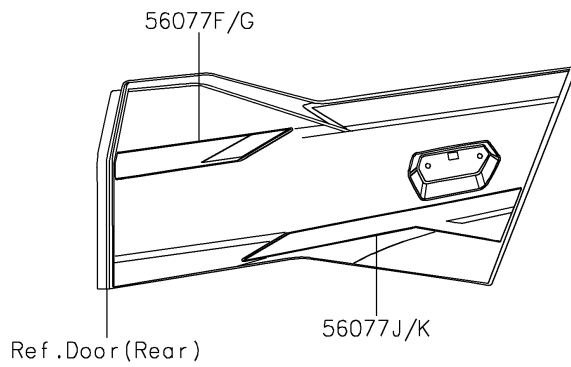

2026 Teryx4 H2

PARTS DIAGRAM

Decals(Green)

F2861A

2026 Teryx4 H2

PARTS LIST

Decals(Green)

ITEM NAME	PART NUMBER	QUANTITY
MARK,HATCH COVER,RIVER (Ref # 56054)	56054-2918	1
MARK,SUPERCHARGED (Ref # 56054A)	56054-4133	2
MARK,SUPERCHARGED INTERCOOLED (Ref # 56054B)	56054-4134	1
MARK,KAWASAKI (Ref # 56054C)	56054-4213	1
MARK,RR FENDER,KAWASAKI (Ref # 56054D)	56054-4366	2
PATTERN,FR DOOR,LH,FR (Ref # 56077)	56077-2722	1
PATTERN,FR DOOR,LH,CNT (Ref # 56077A)	56077-2723	1
PATTERN,FR DOOR,LH,RR (Ref # 56077B)	56077-2724	1
PATTERN,FR DOOR,RH,FR (Ref # 56077C)	56077-2725	1
PATTERN,FR DOOR,RH,CNT (Ref # 56077D)	56077-2726	1
PATTERN,FR DOOR,RH,RR (Ref # 56077E)	56077-2727	1
PATTERN,RR DOOR,LH (Ref # 56077F)	56077-2728	1
PATTERN,RR DOOR,RH (Ref # 56077G)	56077-2729	1
PATTERN,FR DOOR,LH,UPP (Ref # 56077H)	56077-7055	1
PATTERN,FR DOOR,RH,UPP (Ref # 56077I)	56077-7056	1
PATTERN,RR DOOR,LH,LWR (Ref # 56077J)	56077-7057	1
PATTERN,RR DOOR,RH,LWR (Ref # 56077K)	56077-7058	1
PATTERN,RR FENDER,LH (Ref # 56077L)	56077-7059	1
PATTERN,RR FENDER,RH (Ref # 56077M)	56077-7060	1