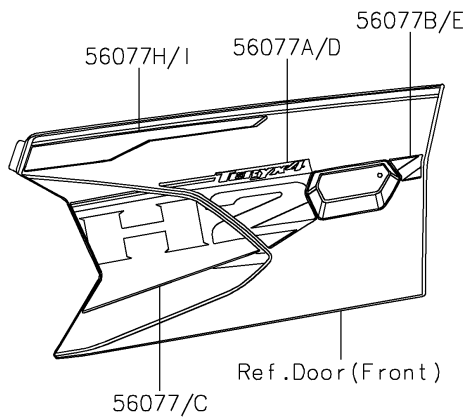

2026 Teryx4 H2

PARTS DIAGRAM

Decals(Green)

F2861A

2026 Teryx4 H2

PARTS LIST

Decals(Green)

ITEM NAME	PART NUMBER	QUANTITY
MARK,HATCH COVER,RIVER (Ref # 56054)	56054-2918	1
MARK,SUPERCHARGED (Ref # 56054A)	56054-4133	2
MARK,SUPERCHARGED INTERCOOLED (Ref # 56054B)	56054-4134	1
MARK,KAWASAKI (Ref # 56054C)	56054-4213	1
MARK,RR FENDER,KAWASAKI (Ref # 56054D)	56054-4366	2
PATTERN,FR DOOR,LH,FR (Ref # 56077)	56077-2722	1
PATTERN,FR DOOR,LH,CNT (Ref # 56077A)	56077-2723	1
PATTERN,FR DOOR,LH,RR (Ref # 56077B)	56077-2724	1
PATTERN,FR DOOR,RH,FR (Ref # 56077C)	56077-2725	1
PATTERN,FR DOOR,RH,CNT (Ref # 56077D)	56077-2726	1
PATTERN,FR DOOR,RH,RR (Ref # 56077E)	56077-2727	1
PATTERN,RR DOOR,LH (Ref # 56077F)	56077-2728	1
PATTERN,RR DOOR,RH (Ref # 56077G)	56077-2729	1
PATTERN,FR DOOR,LH,UPP (Ref # 56077H)	56077-7055	1
PATTERN,FR DOOR,RH,UPP (Ref # 56077I)	56077-7056	1
PATTERN,RR DOOR,LH,LWR (Ref # 56077J)	56077-7057	1
PATTERN,RR DOOR,RH,LWR (Ref # 56077K)	56077-7058	1
PATTERN,RR FENDER,LH (Ref # 56077L)	56077-7059	1
PATTERN,RR FENDER,RH (Ref # 56077M)	56077-7060	1