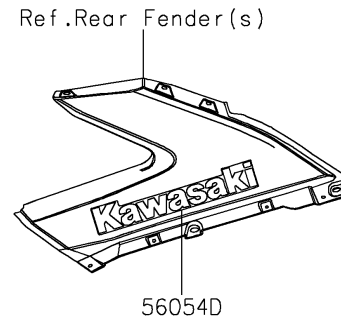

2026 Teryx4 H2

PARTS DIAGRAM

Decals(Green)

F2861A

2026 Teryx4 H2

PARTS LIST

Decals(Green)

ITEM NAME	PART NUMBER	QUANTITY
MARK,HATCH COVER,RIVER (Ref # 56054)	56054-2918	1
MARK,SUPERCHARGED (Ref # 56054A)	56054-4133	2
MARK,SUPERCHARGED INTERCOOLED (Ref # 56054B)	56054-4134	1
MARK,KAWASAKI (Ref # 56054C)	56054-4213	1
MARK,RR FENDER,KAWASAKI (Ref # 56054D)	56054-4366	2
PATTERN,FR DOOR,LH,FR (Ref # 56077)	56077-2722	1
PATTERN,FR DOOR,LH,CNT (Ref # 56077A)	56077-2723	1
PATTERN,FR DOOR,LH,RR (Ref # 56077B)	56077-2724	1
PATTERN,FR DOOR,RH,FR (Ref # 56077C)	56077-2725	1
PATTERN,FR DOOR,RH,CNT (Ref # 56077D)	56077-2726	1
PATTERN,FR DOOR,RH,RR (Ref # 56077E)	56077-2727	1
PATTERN,RR DOOR,LH (Ref # 56077F)	56077-2728	1
PATTERN,RR DOOR,RH (Ref # 56077G)	56077-2729	1
PATTERN,FR DOOR,LH,UPP (Ref # 56077H)	56077-7055	1
PATTERN,FR DOOR,RH,UPP (Ref # 56077I)	56077-7056	1
PATTERN,RR DOOR,LH,LWR (Ref # 56077J)	56077-7057	1
PATTERN,RR DOOR,RH,LWR (Ref # 56077K)	56077-7058	1
PATTERN,RR FENDER,LH (Ref # 56077L)	56077-7059	1
PATTERN,RR FENDER,RH (Ref # 56077M)	56077-7060	1