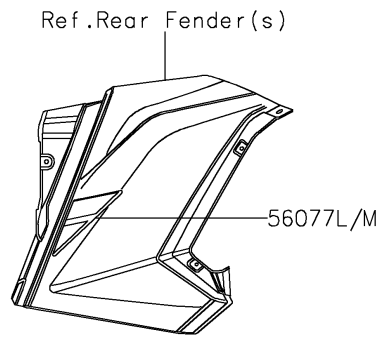

2026 Teryx4 H2

PARTS DIAGRAM

Decals(Green)

F2861A

2026 Teryx4 H2

PARTS LIST

Decals(Green)

ITEM NAME	PART NUMBER	QUANTITY
MARK,HATCH COVER,RIVER (Ref # 56054)	56054-2918	1
MARK,SUPERCHARGED (Ref # 56054A)	56054-4133	2
MARK,SUPERCHARGED INTERCOOLED (Ref # 56054B)	56054-4134	1
MARK,KAWASAKI (Ref # 56054C)	56054-4213	1
MARK,RR FENDER,KAWASAKI (Ref # 56054D)	56054-4366	2
PATTERN,FR DOOR,LH,FR (Ref # 56077)	56077-2722	1
PATTERN,FR DOOR,LH,CNT (Ref # 56077A)	56077-2723	1
PATTERN,FR DOOR,LH,RR (Ref # 56077B)	56077-2724	1
PATTERN,FR DOOR,RH,FR (Ref # 56077C)	56077-2725	1
PATTERN,FR DOOR,RH,CNT (Ref # 56077D)	56077-2726	1
PATTERN,FR DOOR,RH,RR (Ref # 56077E)	56077-2727	1
PATTERN,RR DOOR,LH (Ref # 56077F)	56077-2728	1
PATTERN,RR DOOR,RH (Ref # 56077G)	56077-2729	1
PATTERN,FR DOOR,LH,UPP (Ref # 56077H)	56077-7055	1
PATTERN,FR DOOR,RH,UPP (Ref # 56077I)	56077-7056	1
PATTERN,RR DOOR,LH,LWR (Ref # 56077J)	56077-7057	1
PATTERN,RR DOOR,RH,LWR (Ref # 56077K)	56077-7058	1
PATTERN,RR FENDER,LH (Ref # 56077L)	56077-7059	1
PATTERN,RR FENDER,RH (Ref # 56077M)	56077-7060	1