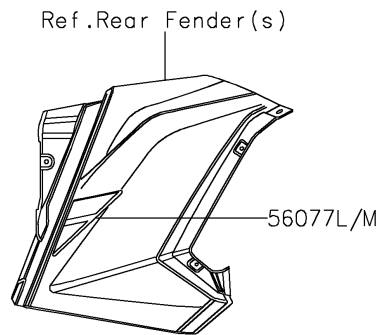

2026 TERYX® 4 H2

PARTS DIAGRAM

Decals(Green)

F2861A

2026 TERYX[®] 4 H2

PARTS LIST

Decals(Green)

ITEM NAME	PART NUMBER	QUANTITY
-----------	-------------	----------
