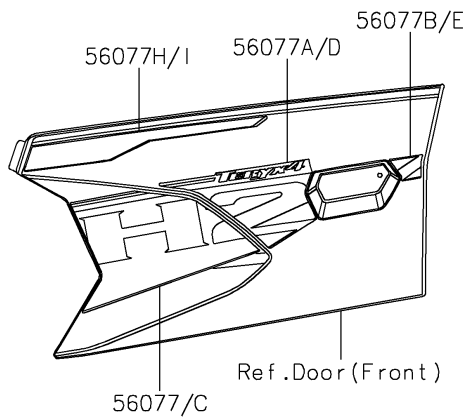

2026 TERYX® 4 H2

PARTS DIAGRAM

Decals(Green)

F2861A

2026 TERYX[®] 4 H2

PARTS LIST

Decals(Green)

ITEM NAME	PART NUMBER	QUANTITY
-----------	-------------	----------
