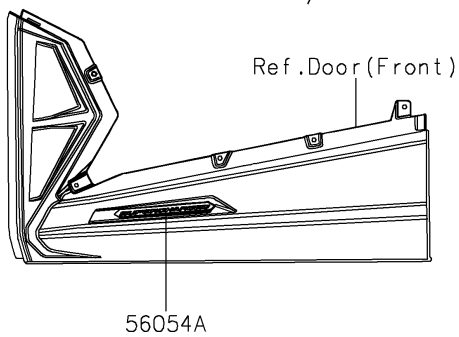

2026 TERYX® 4 H2

PARTS DIAGRAM

Decals(Green)

F2861A

2026 TERYX[®] 4 H2

PARTS LIST

Decals(Green)

ITEM NAME	PART NUMBER	QUANTITY
-----------	-------------	----------
