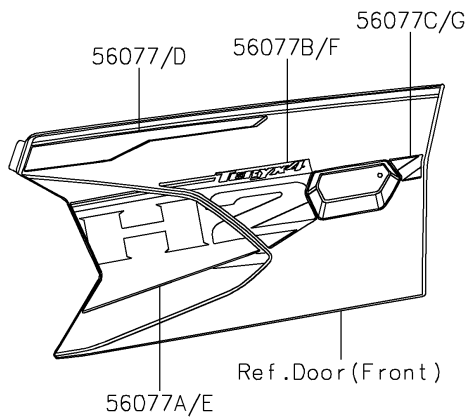

2026 TERYX® 4 H2

PARTS DIAGRAM

Decals(Gray)

F2861

2026 TERYX® 4 H2

PARTS LIST

Decals(Gray)

ITEM NAME

PART NUMBER

QUANTITY
