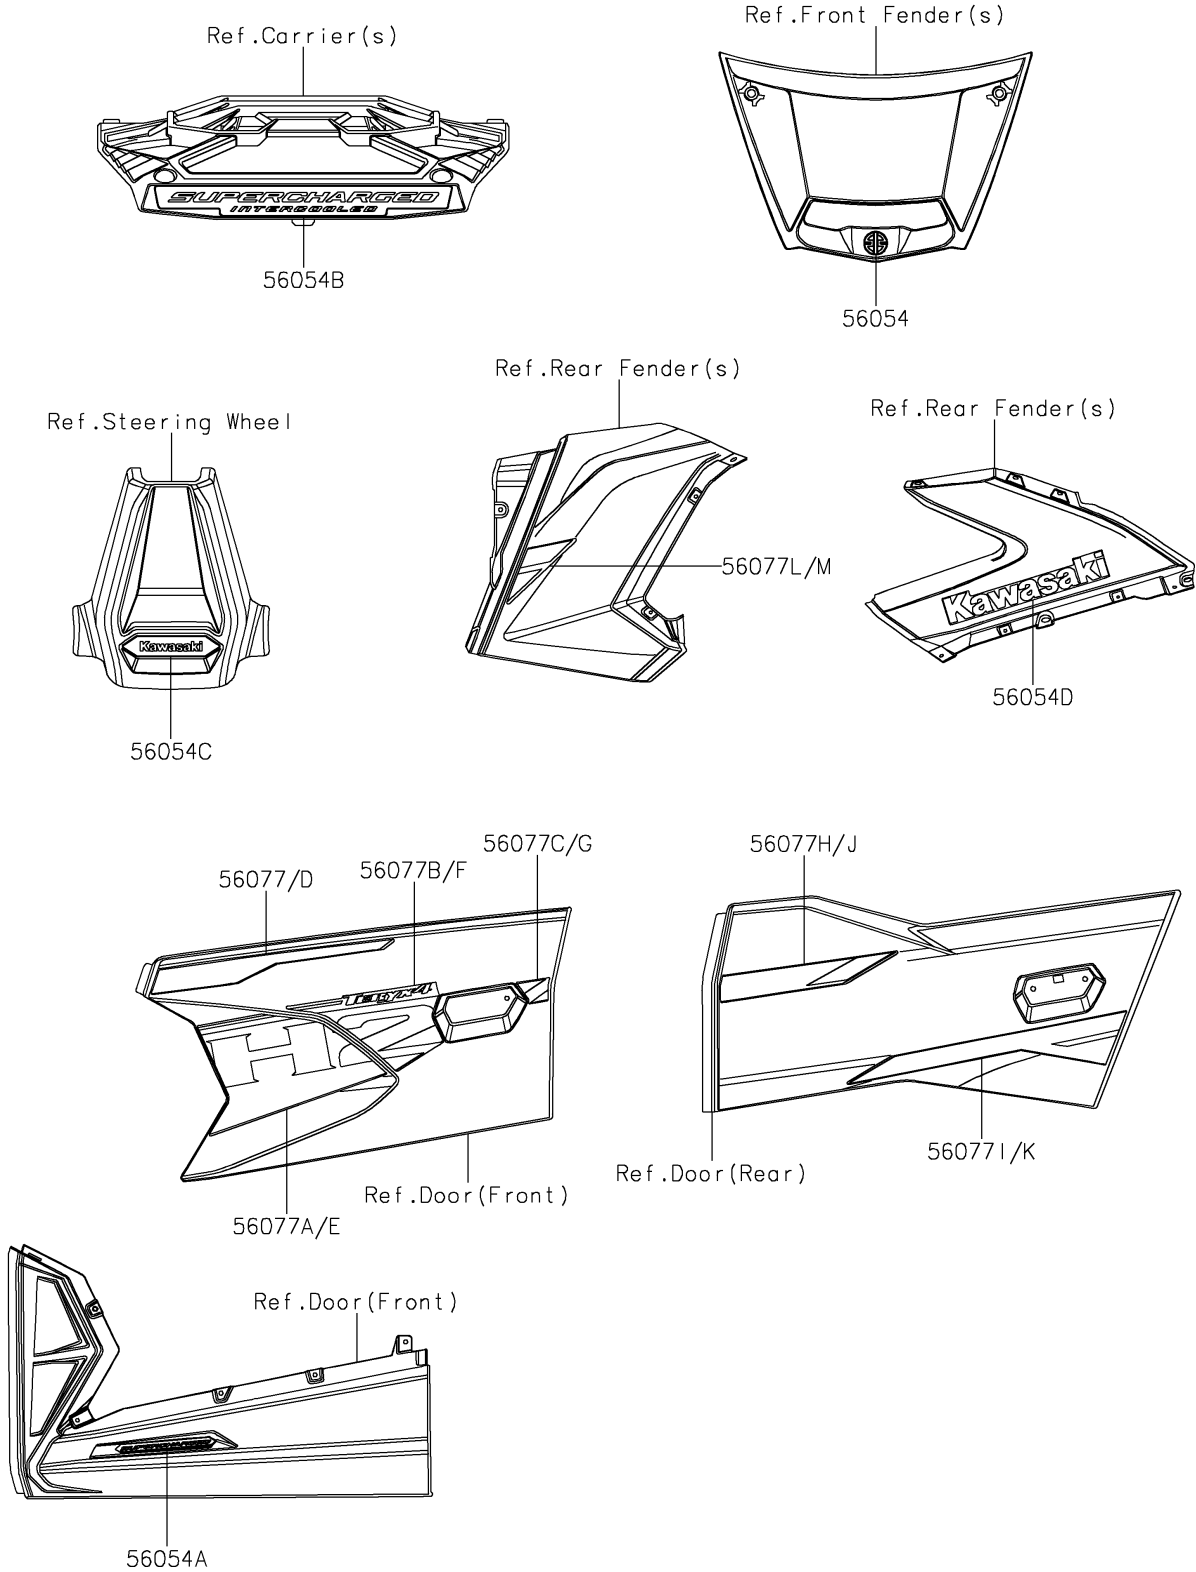

2026 Teryx4 H2

PARTS DIAGRAM

Decals(Gray)

F2861

2026 Teryx4 H2

PARTS LIST

Decals(Gray)

ITEM NAME	PART NUMBER	QUANTITY
MARK,HATCH COVER,RIVER (Ref # 56054)	56054-2918	1
MARK,SUPERCHARGED (Ref # 56054A)	56054-4133	2
MARK,SUPERCHARGED INTERCOOLED (Ref # 56054B)	56054-4134	1
MARK,KAWASAKI (Ref # 56054C)	56054-4213	1
MARK,RR FENDER,KAWASAKI (Ref # 56054D)	56054-4366	2
PATTERN,FR DOOR,LH,UPP (Ref # 56077)	56077-7178	1
PATTERN,FR DOOR,LH,FR (Ref # 56077A)	56077-7179	1
PATTERN,FR DOOR,LH,CNT (Ref # 56077B)	56077-7180	1
PATTERN,FR DOOR,LH,RR (Ref # 56077C)	56077-7181	1
PATTERN,FR DOOR,RH,UPP (Ref # 56077D)	56077-7182	1
PATTERN,FR DOOR,RH,FR (Ref # 56077E)	56077-7183	1
PATTERN,FR DOOR,RH,CNT (Ref # 56077F)	56077-7184	1
PATTERN,FR DOOR,RH,RR (Ref # 56077G)	56077-7185	1
PATTERN,RR DOOR,LH (Ref # 56077H)	56077-7186	1
PATTERN,RR DOOR,LH,LWR (Ref # 56077I)	56077-7187	1
PATTERN,RR DOOR,RH (Ref # 56077J)	56077-7188	1
PATTERN,RR DOOR,RH,LWR (Ref # 56077K)	56077-7189	1
PATTERN,RR FENDER,LH (Ref # 56077L)	56077-7190	1
PATTERN,RR FENDER,RH (Ref # 56077M)	56077-7191	1